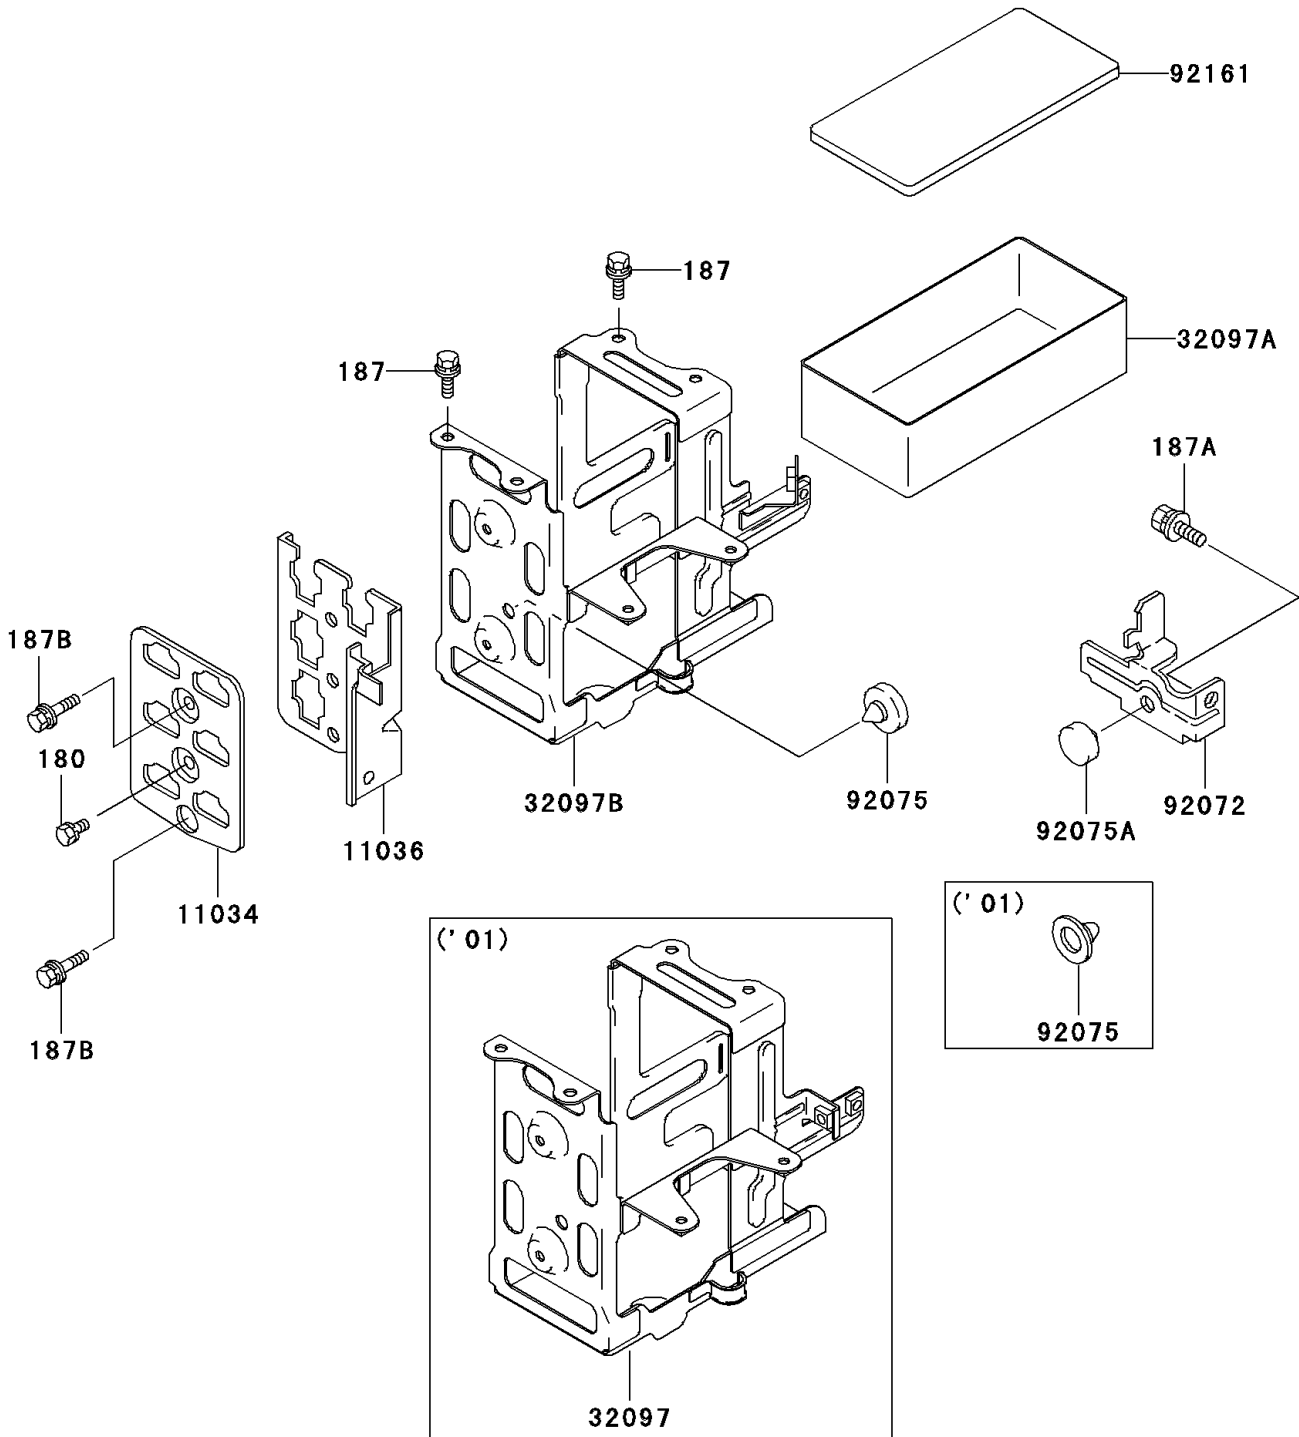

# 2001 Police 1000 PARTS DIAGRAM

Frame Fittings

F2131

## 2001 Police 1000 PARTS LIST

### Frame Fittings

ITEM NAME	PART NUMBER	QUANTITY
BOLT-UPSET-WS (Ref # 180)	180B0610	1
BOLT-UPSET-WSP (Ref # 187)	187B0614	4
BOLT-UPSET-WSP (Ref # 187A)	187B0616	1
BOLT-UPSET-WSP (Ref # 187B)	187B0622	2
BRACKET,COUPLER (Ref # 11034)	11034-1918	1
BRACKET-A,COUPLER (Ref # 11036)	11036-1783	1
CASE-BATTERY (Ref # 32097)	32097-1033	1
CASE-BATTERY,BOTTOM (Ref # 32097A)	32097-1034	1
BAND,BATTERY CASE (Ref # 92072)	92072-1213	1
DAMPER,RUBBER (Ref # 92075)	92075-078	2