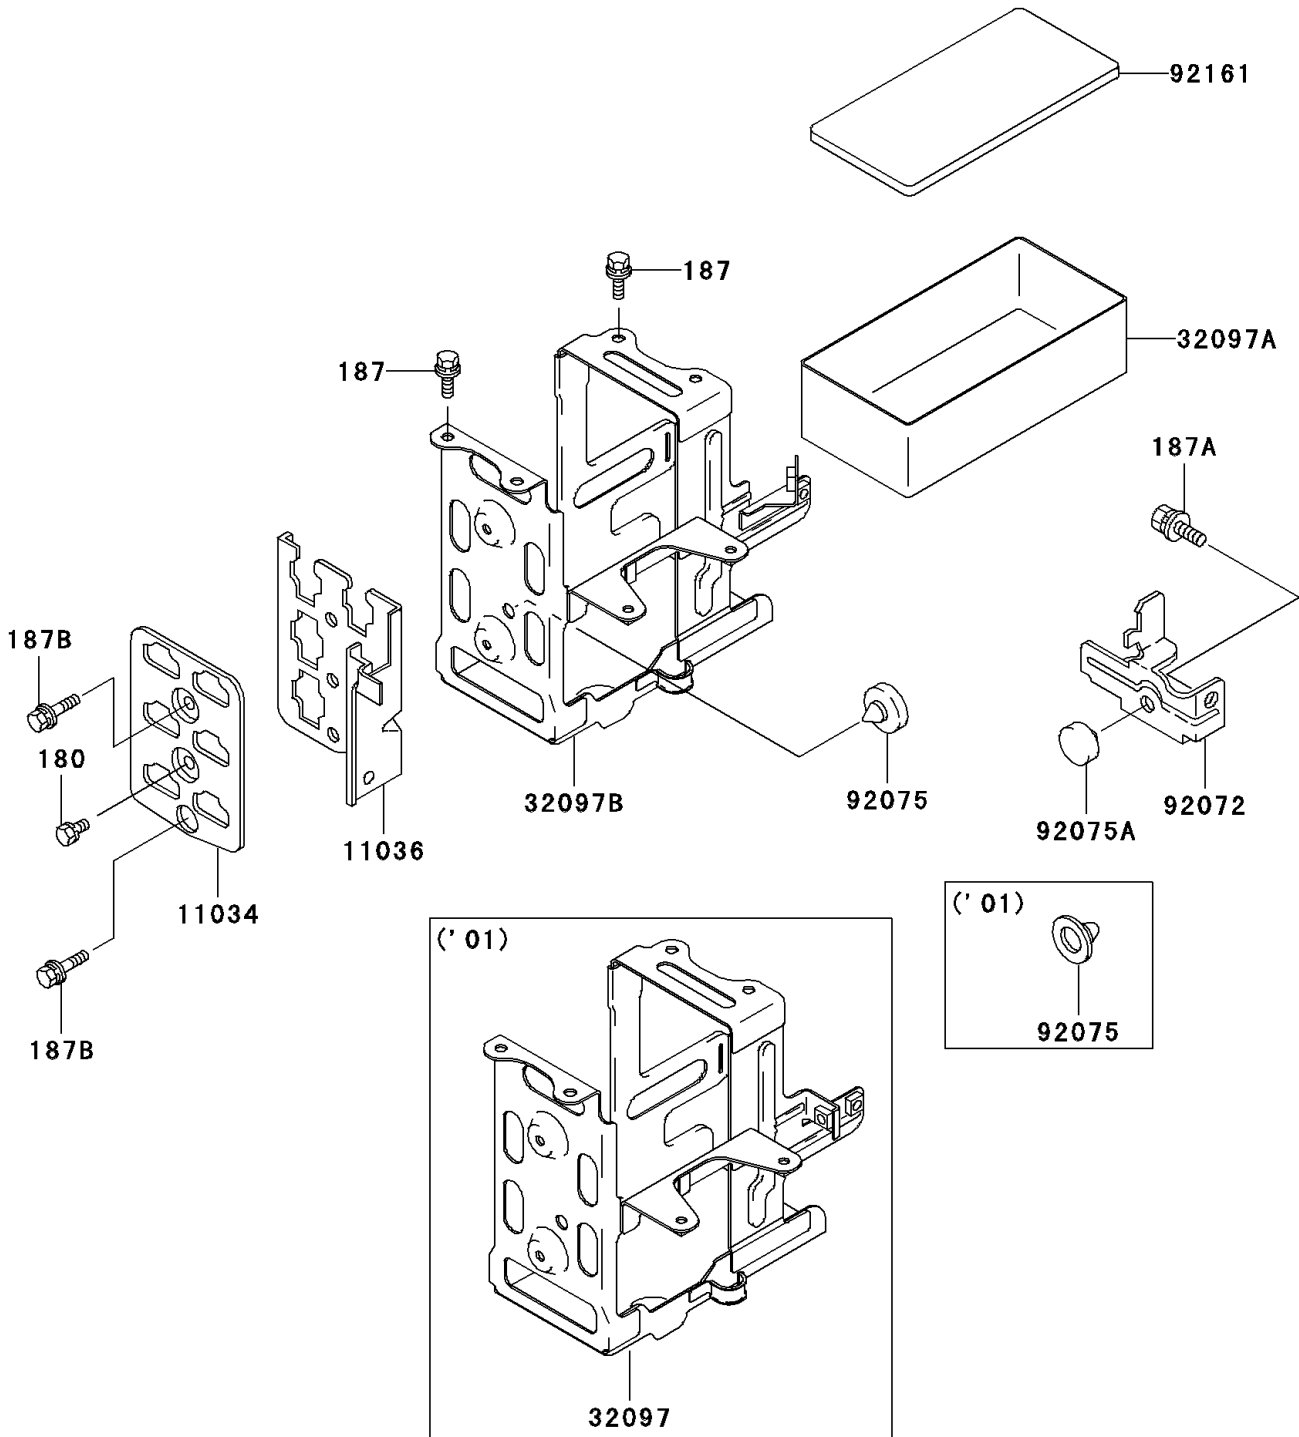

2005 Police 1000 PARTS DIAGRAM

Frame Fittings

F2131

2005 Police 1000 PARTS LIST

Frame Fittings

ITEM NAME	PART NUMBER	QUANTITY
BOLT-UPSET-WS (Ref # 180)	180B0610	1
BOLT-UPSET-WSP (Ref # 187)	187B0614	4
BOLT-UPSET-WSP (Ref # 187A)	187B0616	1
BOLT-UPSET-WSP (Ref # 187B)	187B0622	2
BRACKET,COUPLER (Ref # 11034)	11034-1918	1
BRACKET-A,COUPLER (Ref # 11036)	11036-1783	1
CASE-BATTERY,BOTTOM (Ref # 32097A)	32097-1034	1
CASE-BATTERY (Ref # 32097B)	32097-1191	1
BAND,BATTERY CASE (Ref # 92072)	92072-1213	1
DAMPER,RUBBER (Ref # 92075)	92075-078	1
DAMPER (Ref # 92075A)	92075-281	1
DAMPER (Ref # 92161)	92161-1207	1