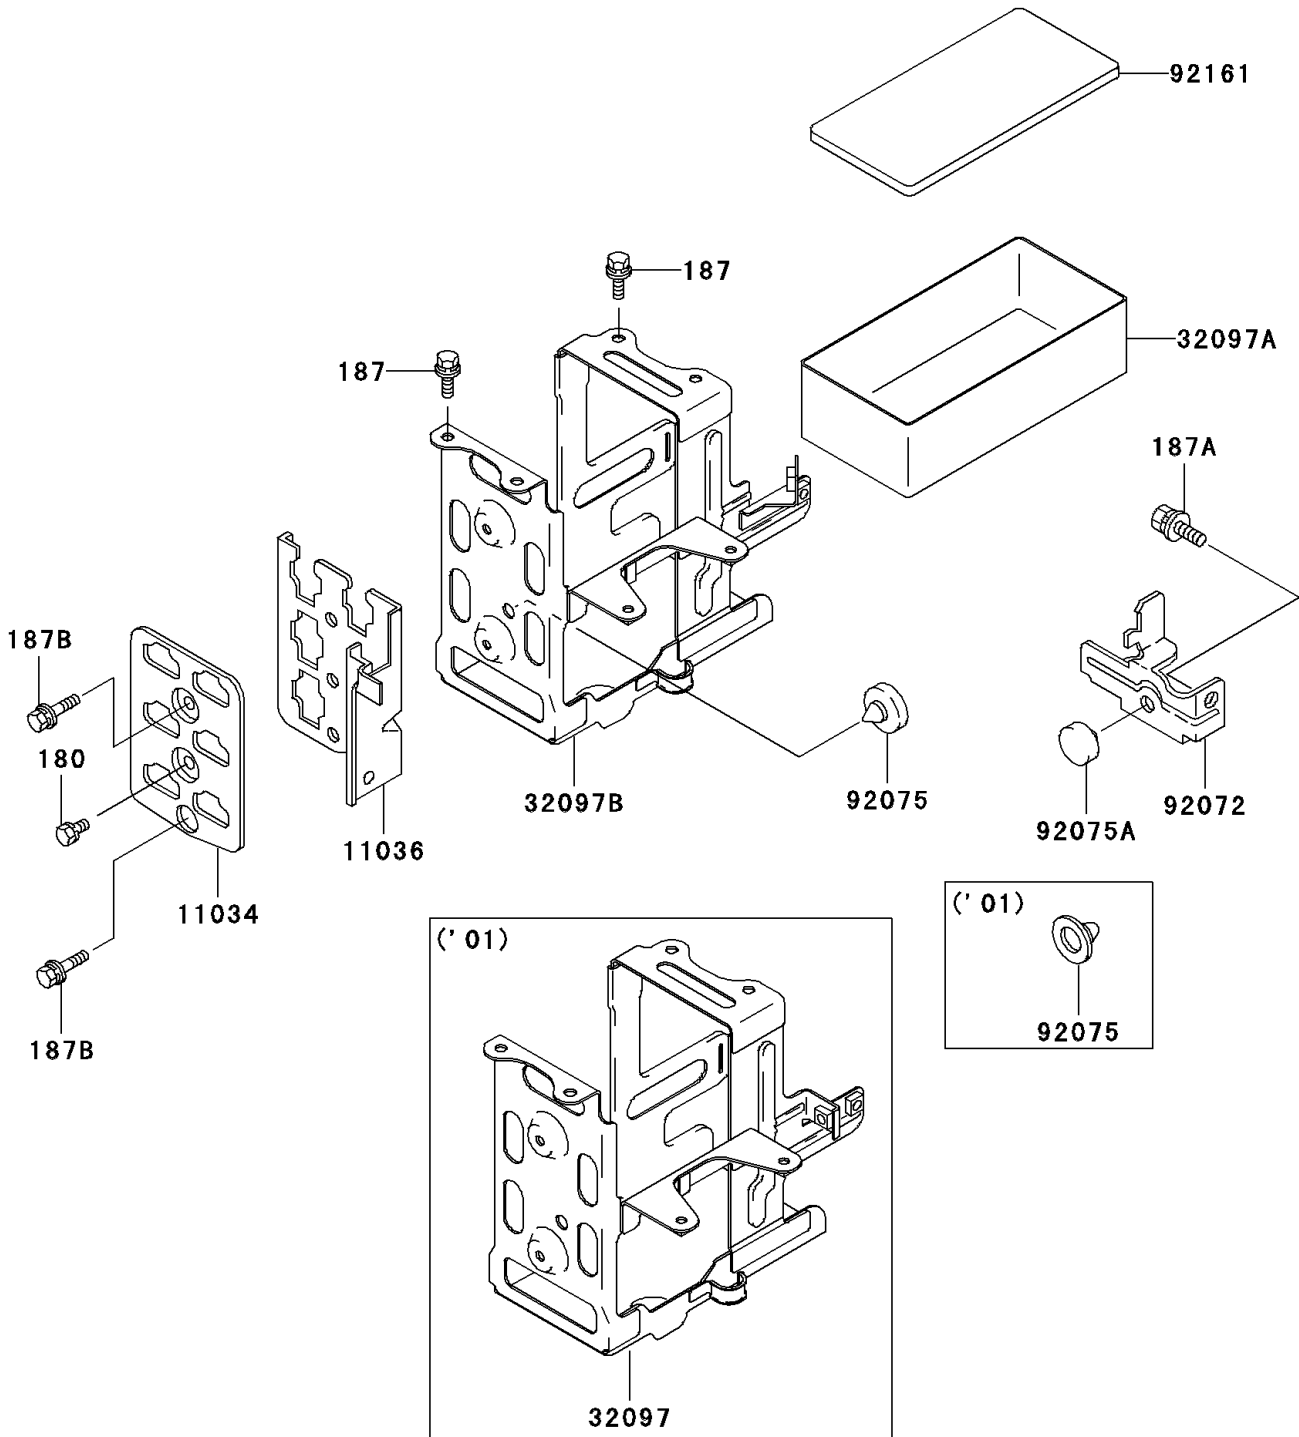

# 2005 Police 1000 PARTS DIAGRAM

Frame Fittings

F2131

## 2005 Police 1000 PARTS LIST

### Frame Fittings

ITEM NAME	PART NUMBER	QUANTITY
BOLT-UPSET-WS (Ref # 180)	180B0610	1
BOLT-UPSET-WSP (Ref # 187)	187B0614	4
BOLT-UPSET-WSP (Ref # 187A)	187B0616	1
BOLT-UPSET-WSP (Ref # 187B)	187B0622	2
BRACKET,COUPLER (Ref # 11034)	11034-1918	1
BRACKET-A,COUPLER (Ref # 11036)	11036-1783	1
CASE-BATTERY,BOTTOM (Ref # 32097A)	32097-1034	1
CASE-BATTERY (Ref # 32097B)	32097-1191	1
BAND,BATTERY CASE (Ref # 92072)	92072-1213	1
DAMPER,RUBBER (Ref # 92075)	92075-078	1
DAMPER (Ref # 92075A)	92075-281	1
DAMPER (Ref # 92161)	92161-1207	1