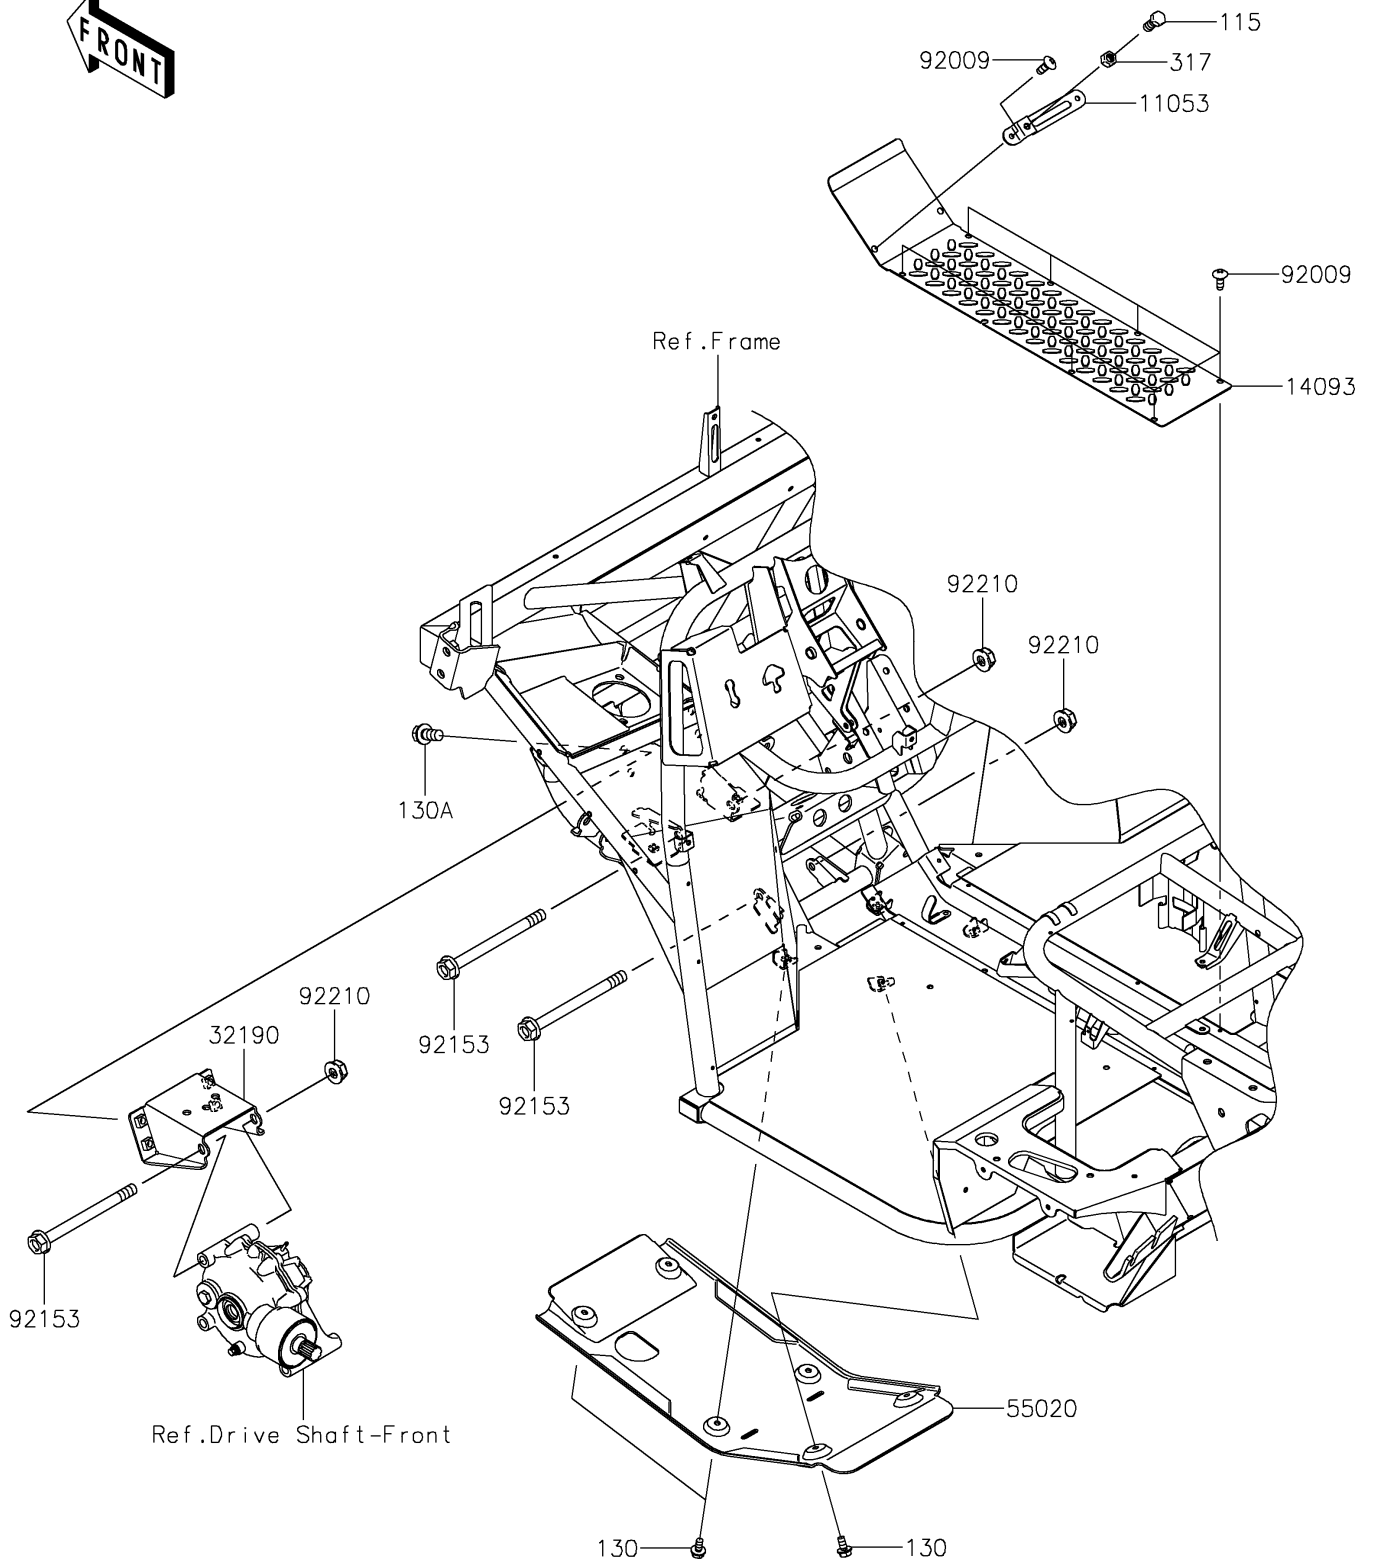

# 2017 MULE SX™ 4x4 XC CAMO PARTS DIAGRAM

Engine Mount

F2122

## 2017 MULE SX™ 4x4 XC CAMO PARTS LIST

### Engine Mount

ITEM NAME	PART NUMBER	QUANTITY
BRACKET,THROTTLE LEVER (Ref # 11053)	11053-1670	1
COVER,FLOOR,CNT (Ref # 14093)	14093-0469	1
BRACKET-ENGINE (Ref # 32190)	32190-0639	1
GUARD,FRONT DIFF (Ref # 55020)	55020-0165	1
SCREW,TAPPING,6X16 (Ref # 92009)	92009-1166	9
BOLT,FLANGED,10X120 (Ref # 92153)	92153-7502	3
NUT,LOCK,FLANGED,10MM (Ref # 92210)	92210-0276	3
BOLT-SMALL-UPSET,8X20 (Ref # 115)	115BA0820	1
BOLT-FLANGED,6X12 (Ref # 130)	130BA0612	6
BOLT-FLANGED,10X20 (Ref # 130A)	130BA1020	4
NUT-HEX-SMALL,8MM (Ref # 317)	317BA0800	1