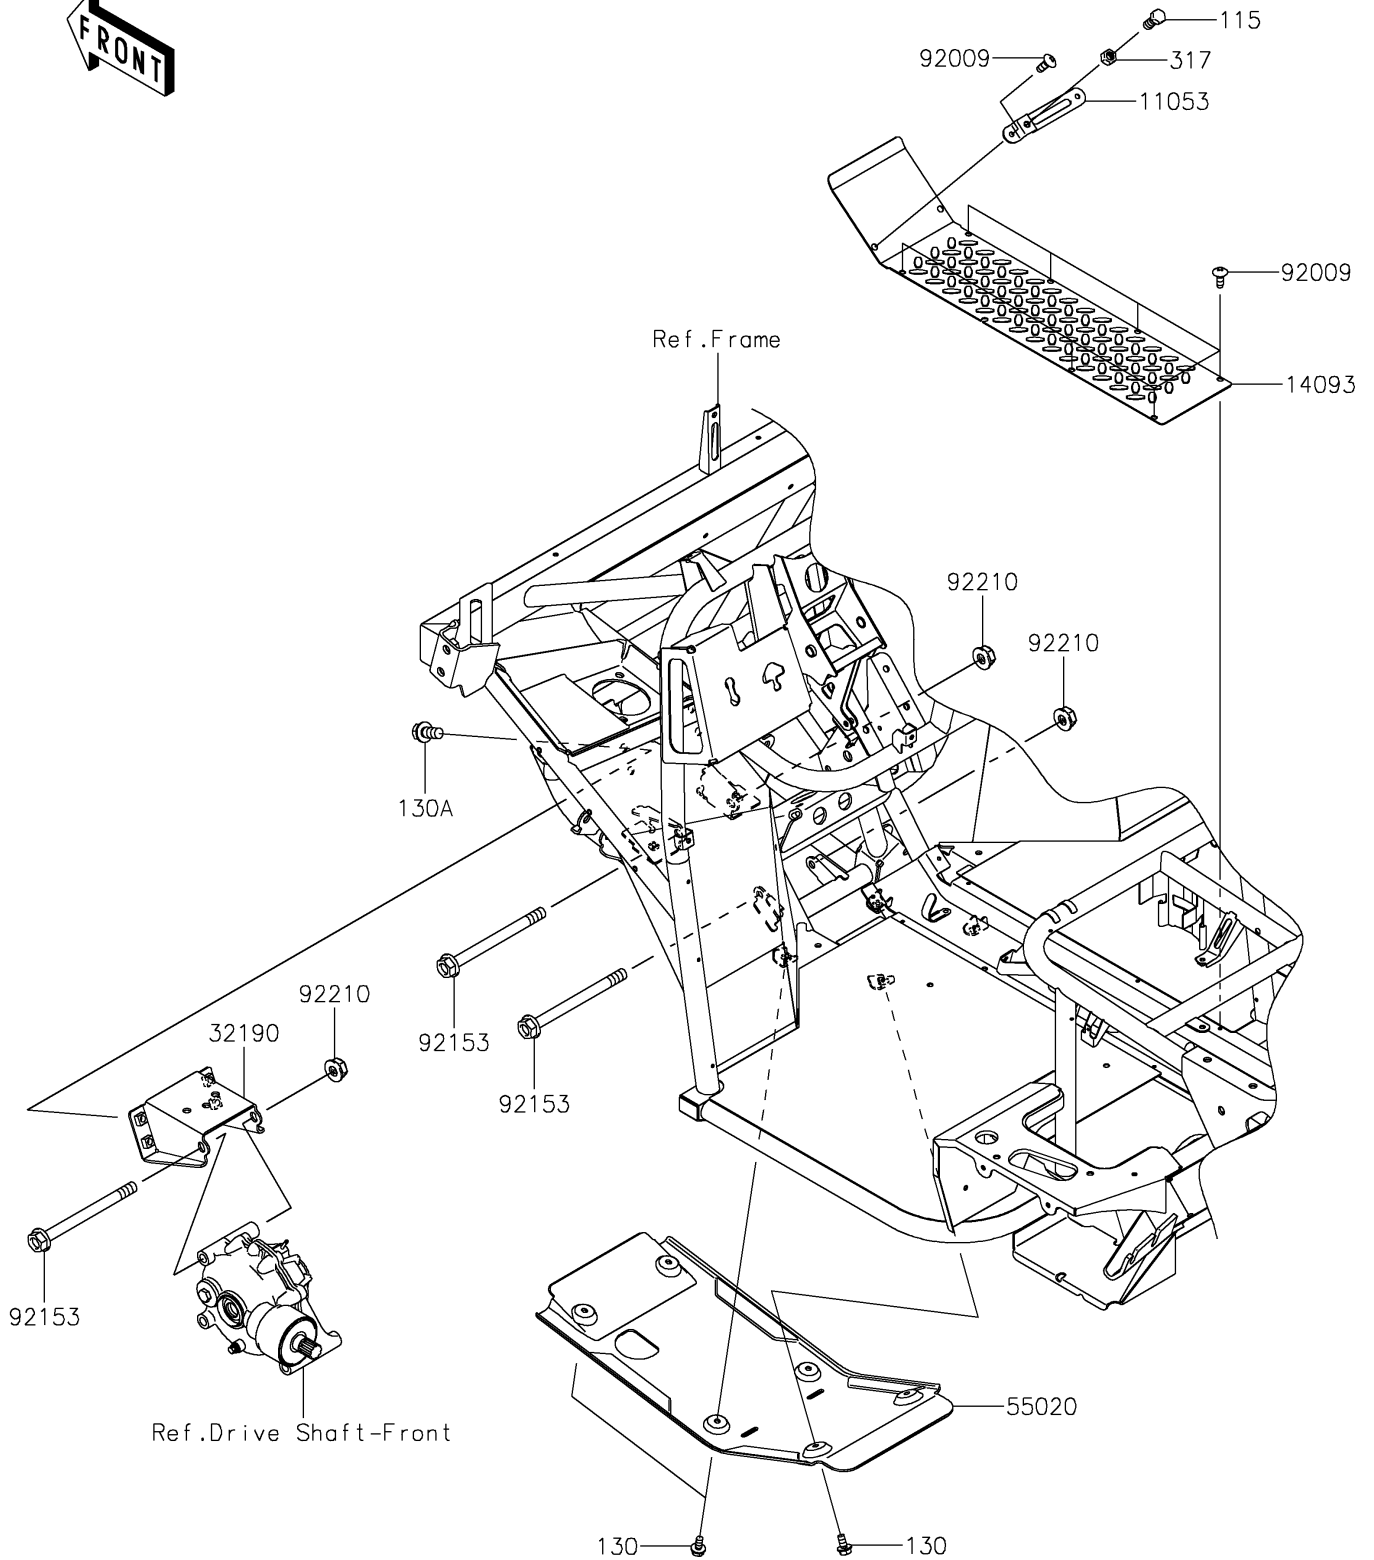

# 2018 MULE SX™ 4x4 XC CAMO PARTS DIAGRAM

Engine Mount

F2122

## 2018 MULE SX™ 4x4 XC CAMO PARTS LIST

### Engine Mount

ITEM NAME	PART NUMBER	QUANTITY
BRACKET,THROTTLE LEVER (Ref # 11053)	11053-1670	1
COVER,FLOOR,CNT (Ref # 14093)	14093-0469	1
BRACKET-ENGINE (Ref # 32190)	32190-0639	1
GUARD,FRONT DIFF (Ref # 55020)	55020-0165	1
SCREW,TAPPING,6X16 (Ref # 92009)	92009-1166	9
BOLT,FLANGED,10X120 (Ref # 92153)	92153-7502	3
NUT,LOCK,FLANGED,10MM (Ref # 92210)	92210-0276	3
BOLT-SMALL-UPSET,8X20 (Ref # 115)	115BA0820	1
BOLT-FLANGED,6X12 (Ref # 130)	130BA0612	6
BOLT-FLANGED,10X20 (Ref # 130A)	130BA1020	4
NUT-HEX-SMALL,8MM (Ref # 317)	317BA0800	1