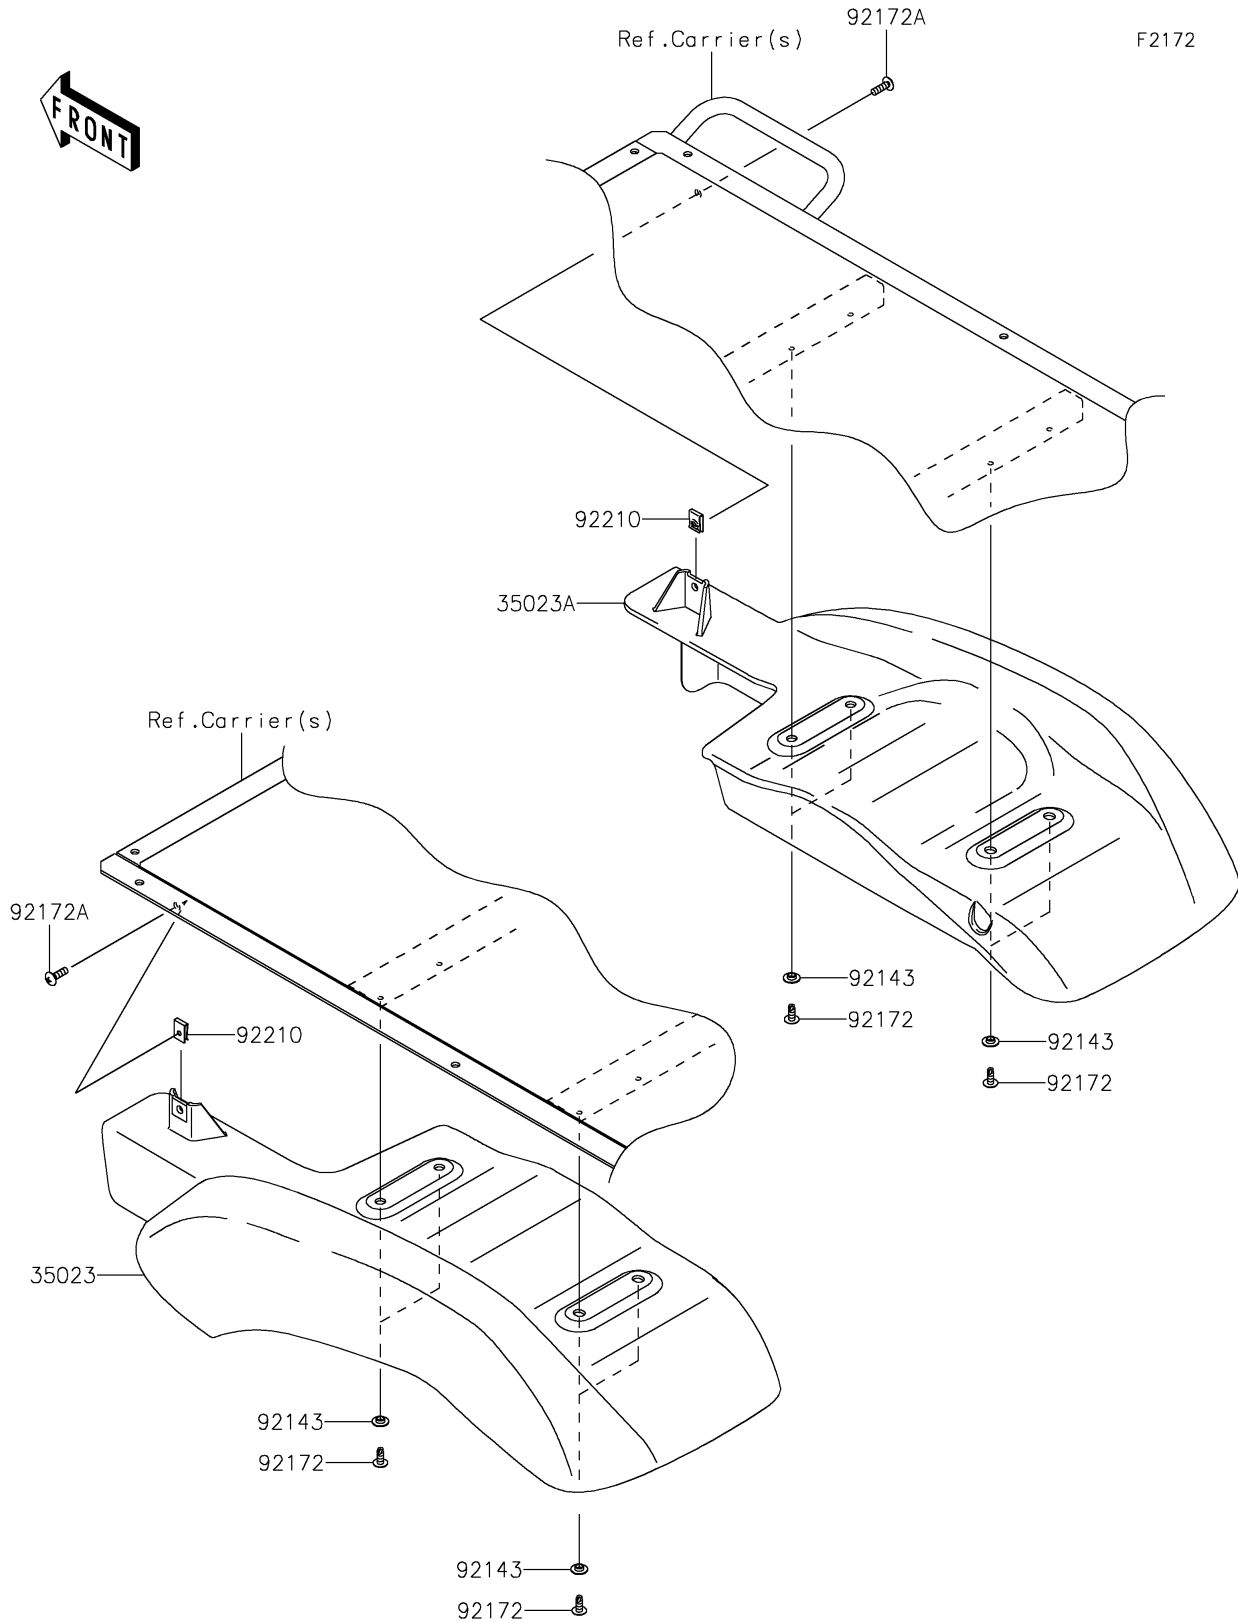

2017 MULE SX™ 4x4 XC CAMO PARTS DIAGRAM

Rear Fender(s)

2017 MULE SX™ 4x4 XC CAMO PARTS LIST

Rear Fender(s)

ITEM NAME	PART NUMBER	QUANTITY
-----------	-------------	----------