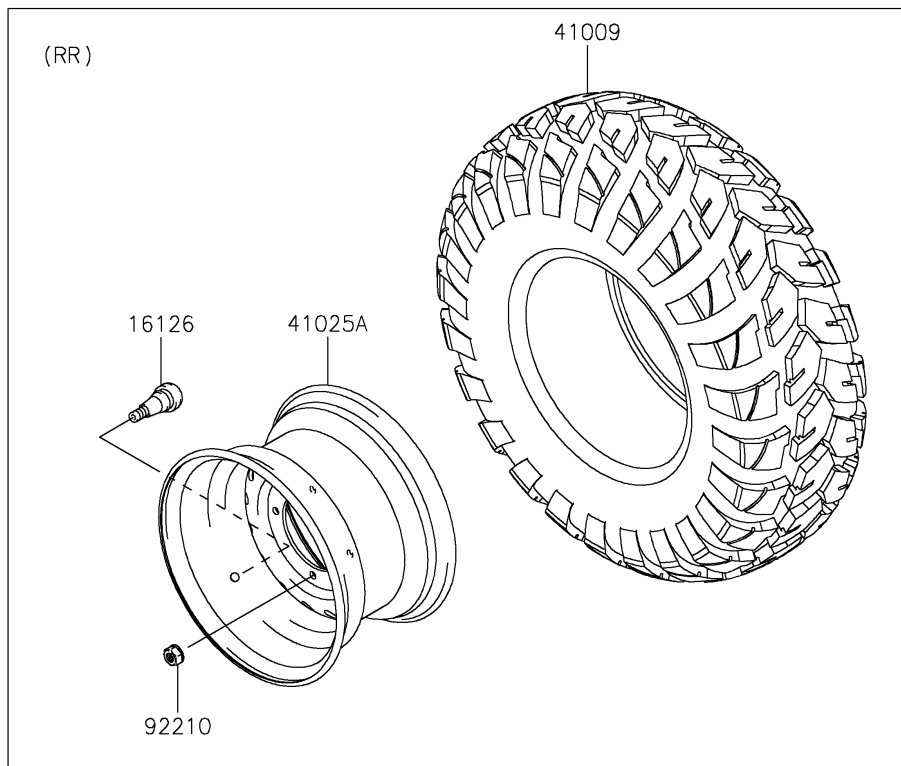

2017 MULE SX™ 4x4 XC CAMO PARTS DIAGRAM

Wheels/Tires

F2210

2017 MULE SX™ 4x4 XC CAMO PARTS LIST

Wheels/Tires

ITEM NAME	PART NUMBER	QUANTITY
-----------	-------------	----------