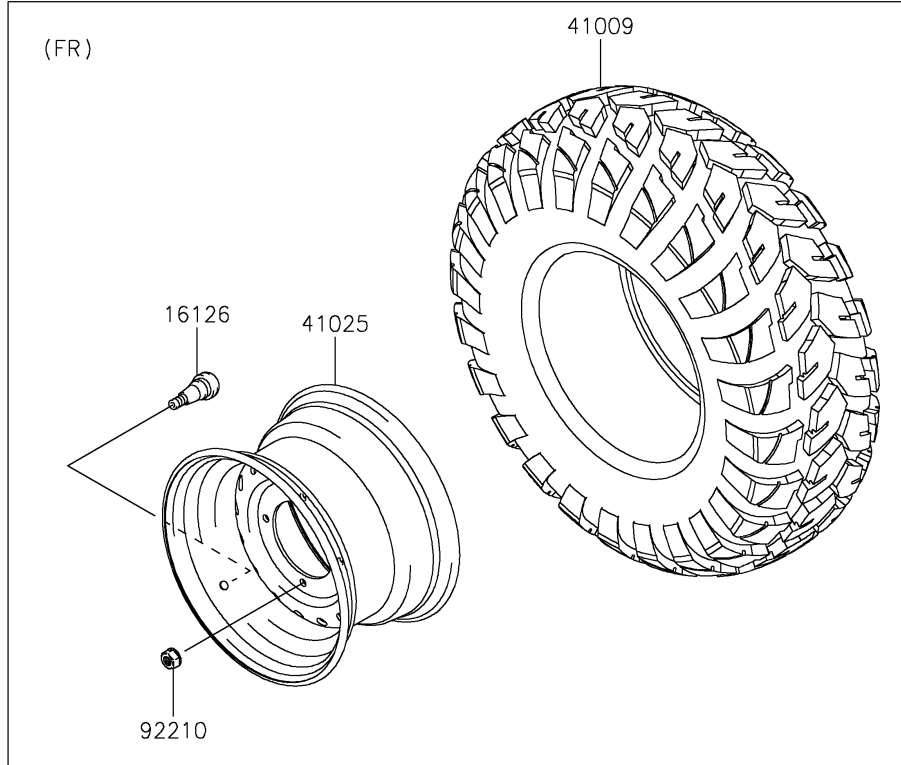

2017 MULE SX™ 4x4 XC CAMO PARTS DIAGRAM

Wheels/Tires

F2210

2017 MULE SX™ 4x4 XC CAMO PARTS LIST

Wheels/Tires

ITEM NAME	PART NUMBER	QUANTITY
-----------	-------------	----------