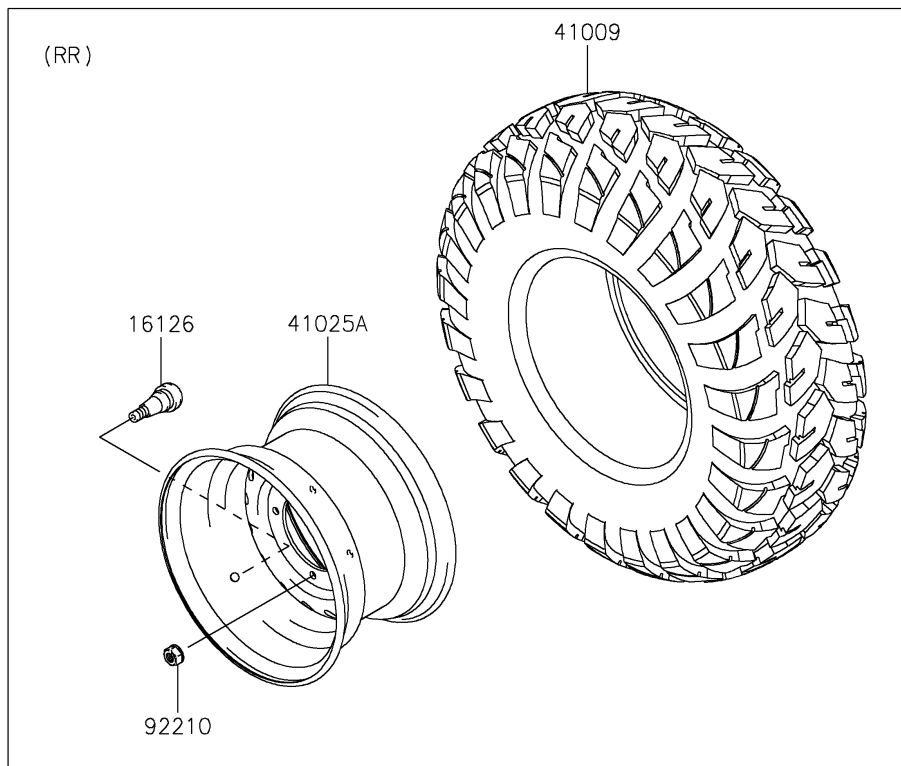

# 2017 Mule SX 4X4 XC Camo PARTS DIAGRAM

Wheels/Tires

F2210

## 2017 Mule SX 4X4 XC Camo PARTS LIST

### Wheels/Tires

ITEM NAME	PART NUMBER	QUANTITY
VALVE (Ref # 16126)	16126-4001	4
TIRE,26X9.00R12 4PR,FRONTIER (Ref # 41009)	41009-0696	4
RIM,FR,12X7.5AT,F.S.BLACK (Ref # 41025)	41025-7505-397	2
RIM,RR,12X7.5AT,F.S.BLACK (Ref # 41025A)	41025-7506-397	2
NUT,LOCK,10MM (Ref # 92210)	92210-1204	16