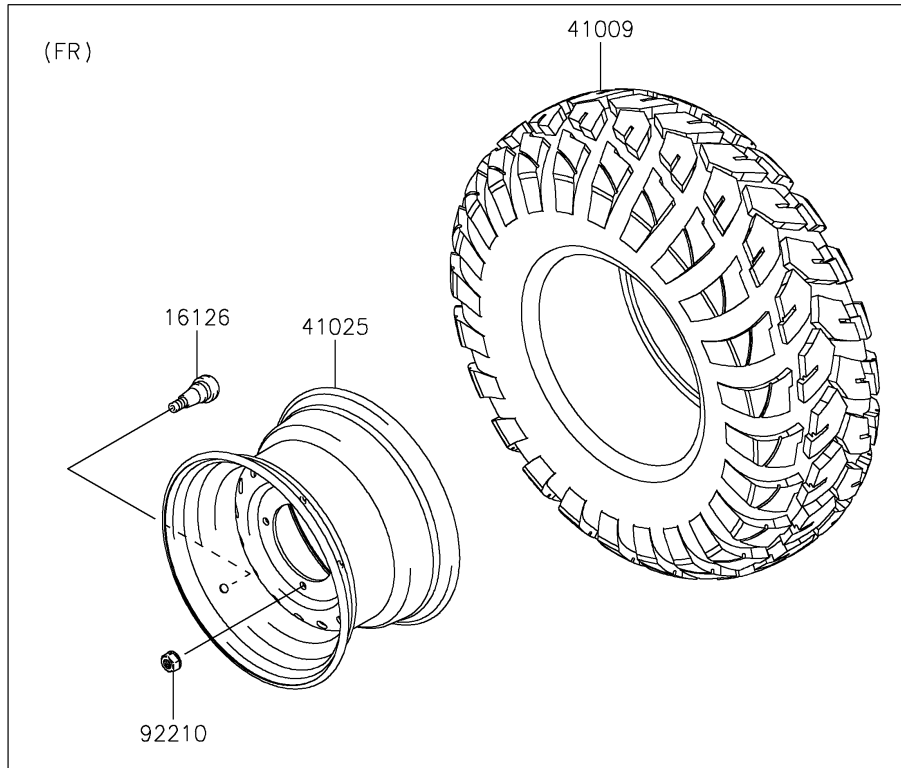

# 2017 Mule SX 4X4 XC Camo PARTS DIAGRAM

Wheels/Tires

F2210

## 2017 Mule SX 4X4 XC Camo PARTS LIST

### Wheels/Tires

ITEM NAME	PART NUMBER	QUANTITY
VALVE (Ref # 16126)	16126-4001	4
TIRE,26X9.00R12 4PR,FRONTIER (Ref # 41009)	41009-0696	4
RIM,FR,12X7.5AT,F.S.BLACK (Ref # 41025)	41025-7505-397	2
RIM,RR,12X7.5AT,F.S.BLACK (Ref # 41025A)	41025-7506-397	2
NUT,LOCK,10MM (Ref # 92210)	92210-1204	16