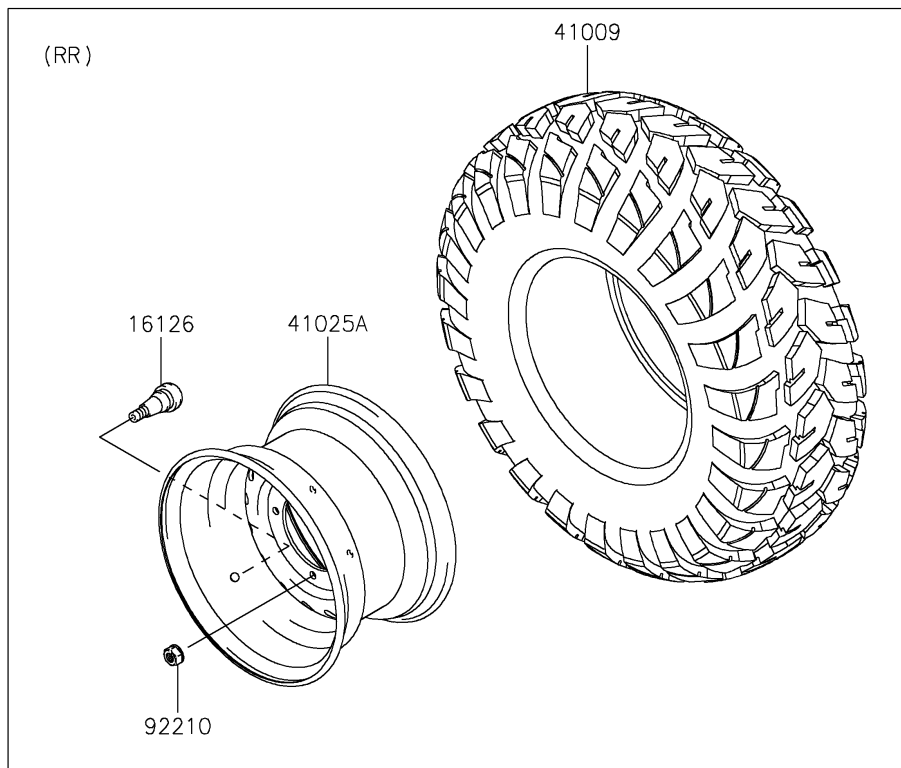

2019 MULE SX™ 4x4 XC CAMO PARTS DIAGRAM

Wheels/Tires

F2210

2019 MULE SX™ 4x4 XC CAMO PARTS LIST

Wheels/Tires

ITEM NAME	PART NUMBER	QUANTITY
VALVE (Ref # 16126)	16126-4001	4
TIRE,26X9.00R12 4PR,FRONTIER (Ref # 41009)	41009-0696	4
RIM,FR,12X7.5AT,F.S.BLACK (Ref # 41025)	41025-7505-397	2
RIM,RR,12X7.5AT,F.S.BLACK (Ref # 41025A)	41025-7506-397	2
NUT,LOCK,10MM (Ref # 92210)	92210-1204	16