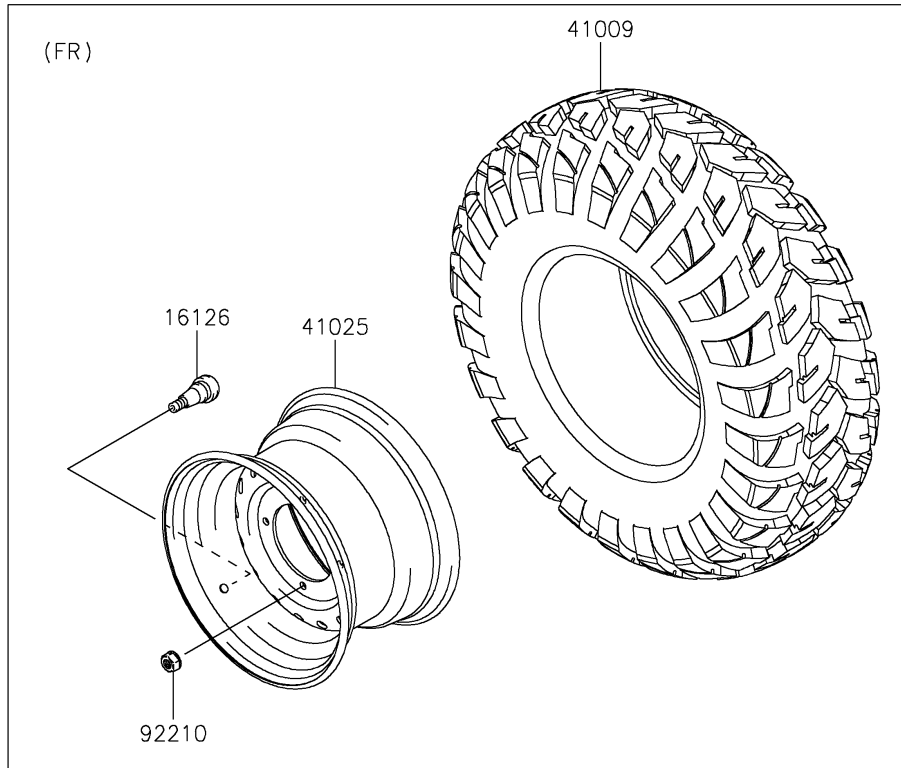

2019 MULE SX™ 4x4 XC CAMO PARTS DIAGRAM

Wheels/Tires

F2210

2019 MULE SX™ 4x4 XC CAMO PARTS LIST

Wheels/Tires

ITEM NAME	PART NUMBER	QUANTITY
VALVE (Ref # 16126)	16126-4001	4
TIRE,26X9.00R12 4PR,FRONTIER (Ref # 41009)	41009-0696	4
RIM,FR,12X7.5AT,F.S.BLACK (Ref # 41025)	41025-7505-397	2
RIM,RR,12X7.5AT,F.S.BLACK (Ref # 41025A)	41025-7506-397	2
NUT,LOCK,10MM (Ref # 92210)	92210-1204	16