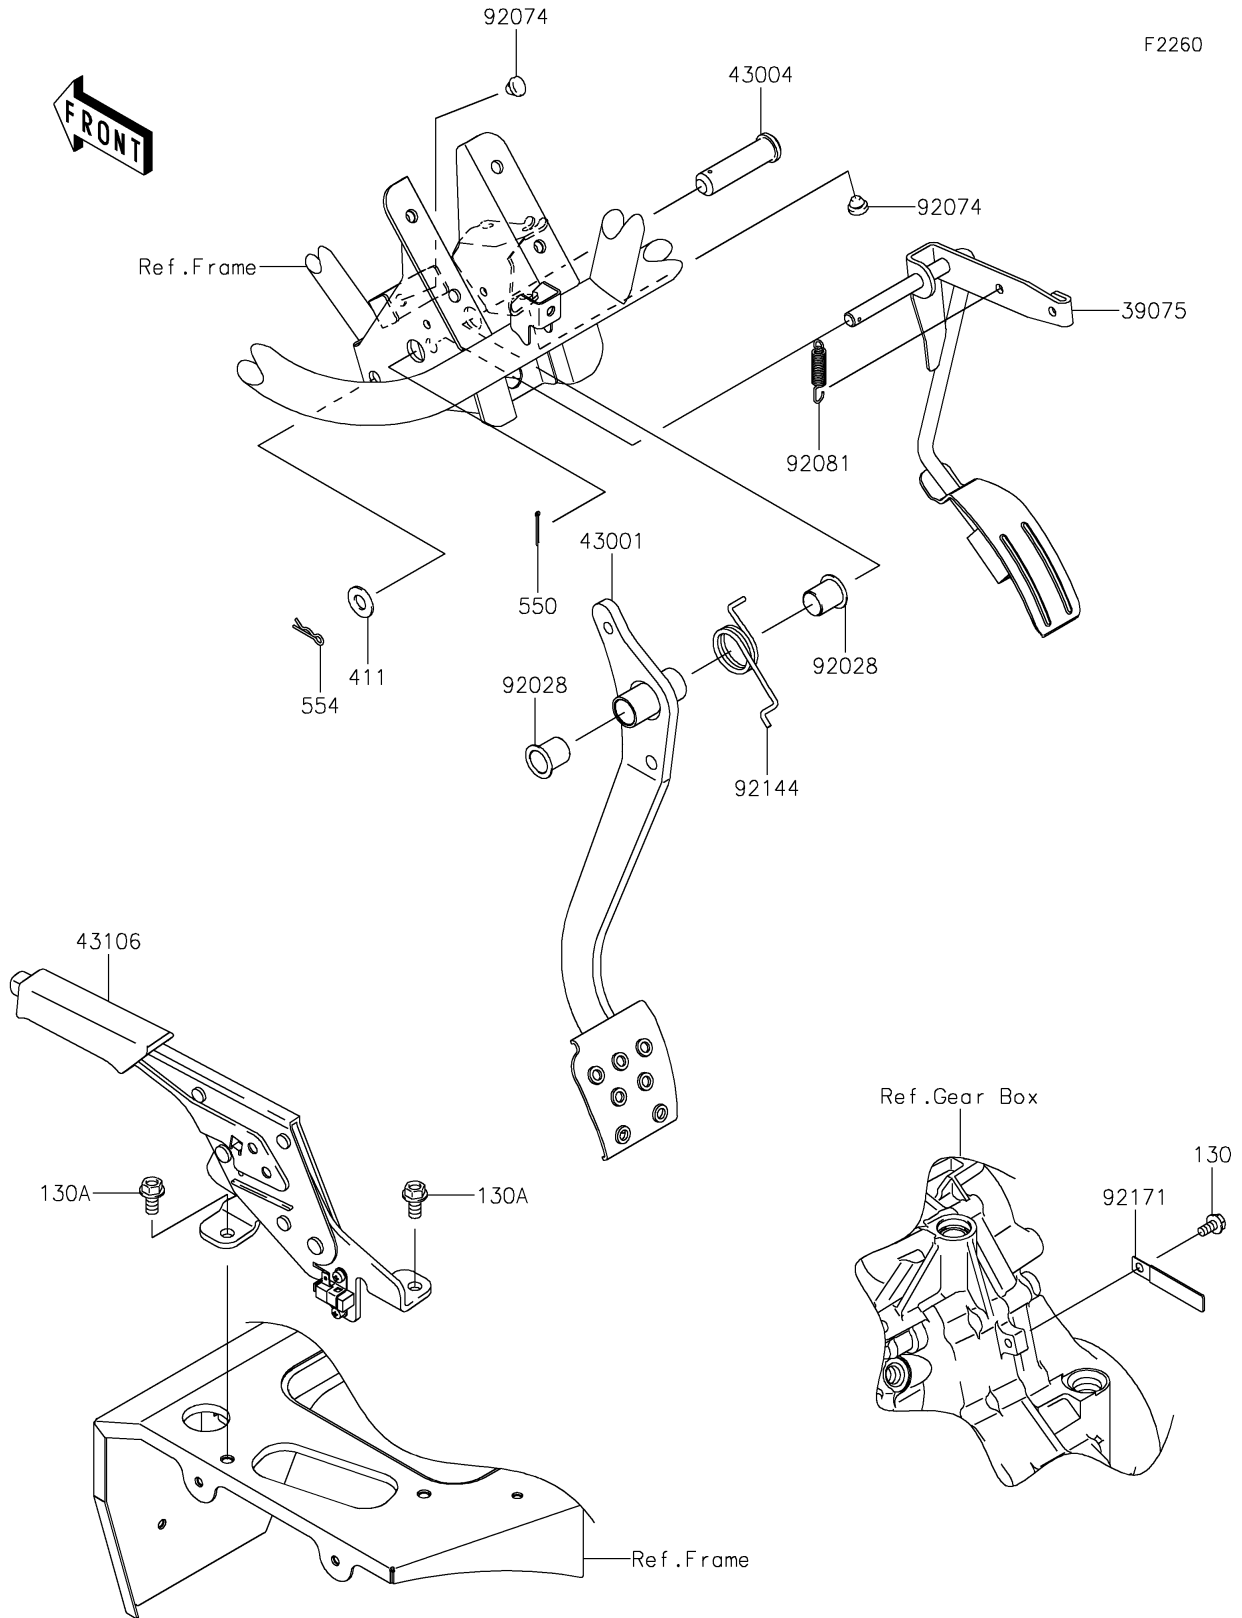

# 2018 MULE SX™ 4x4 XC CAMO PARTS DIAGRAM

## Brake Pedal/Throttle Lever

## 2018 MULE SX™ 4x4 XC CAMO PARTS LIST

### Brake Pedal/Throttle Lever

ITEM NAME	PART NUMBER	QUANTITY
LEVER-THROTTLE (Ref # 39075)	39075-0022	1
LEVER-BRAKE,PEDAL (Ref # 43001)	43001-7502	1
SHAFT-BRAKE (Ref # 43004)	43004-1128	1
LEVER-ASSY-PARKING BRAKE (Ref # 43106)	43106-0005	1
BUSHING (Ref # 92028)	92028-1571	2
PLUG,7X2 (Ref # 92074)	92074-028	2
SPRING (Ref # 92081)	92081-1922	1
SPRING (Ref # 92144)	92144-1536	1
CLAMP,L=60 (Ref # 92171)	92171-0652	1
BOLT-FLANGED,6X12 (Ref # 130)	130AA0612	1
BOLT-FLANGED,8X16 (Ref # 130A)	130AA0816	2
WASHER-PLAIN,10MM (Ref # 411)	411AA1000	1
PIN-COTTER,2.5X25 (Ref # 550)	550AA2525	1
PIN-SNAP,10MM (Ref # 554)	554DA1000	1