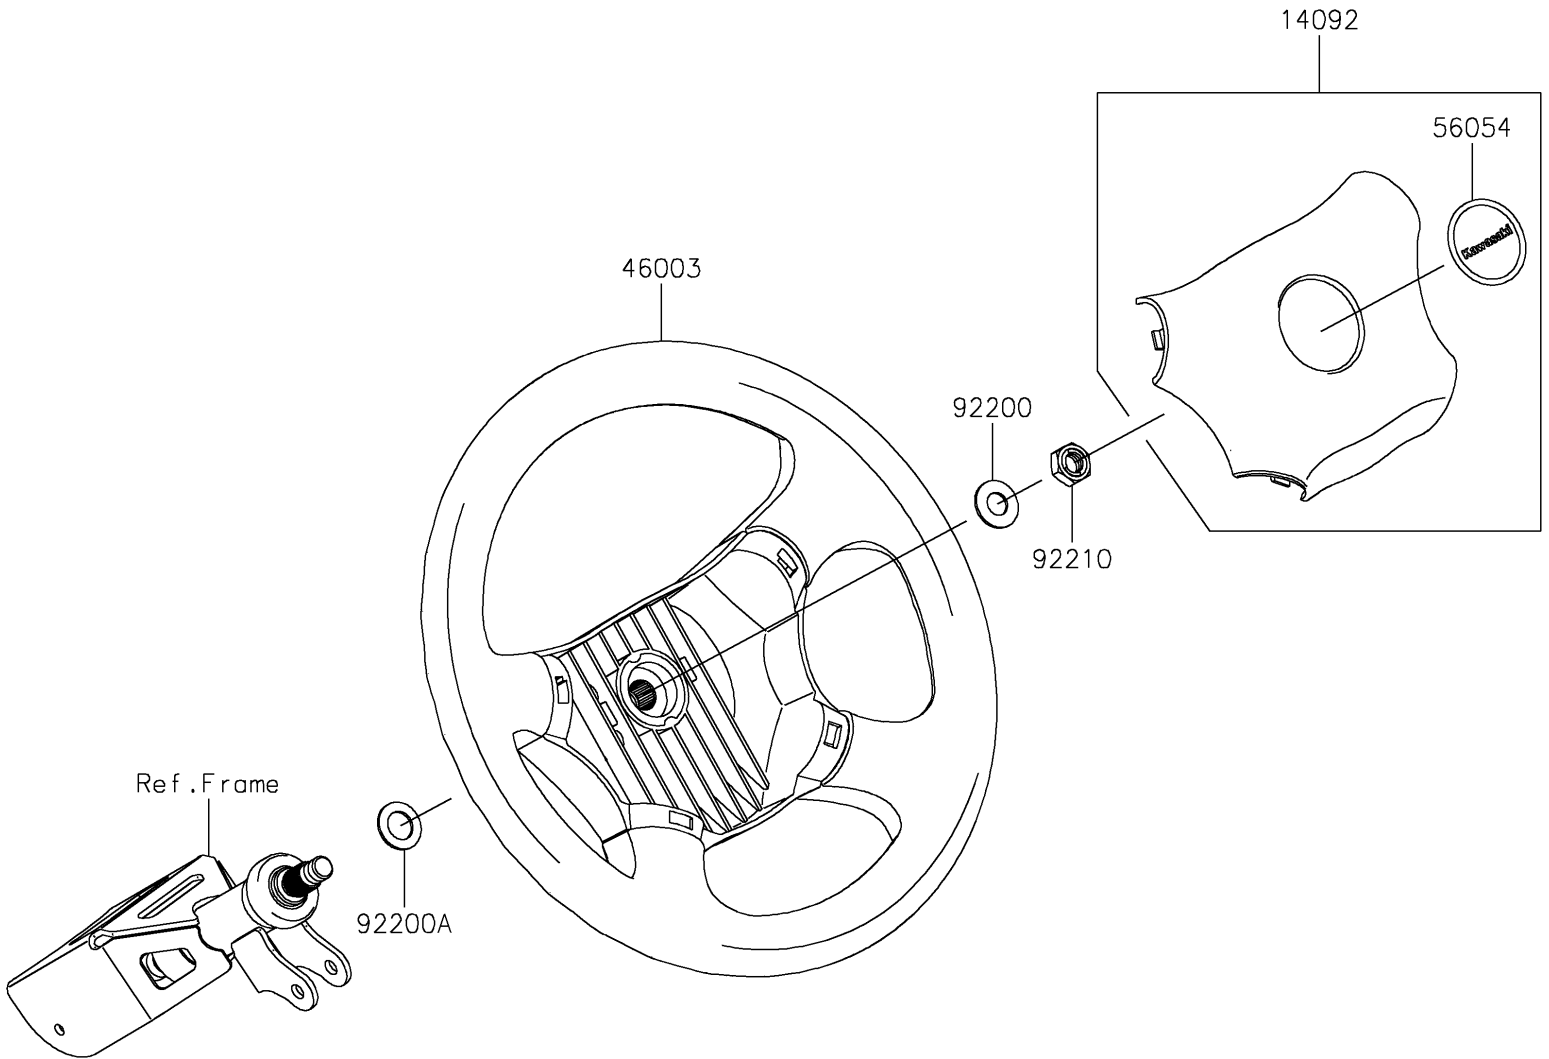

# 2017 MULE SX™ 4x4 XC CAMO PARTS DIAGRAM

Steering Wheel

F2311

# 2017 MULE SX™ 4x4 XC CAMO PARTS LIST

Steering Wheel

ITEM NAME	PART NUMBER	QUANTITY
-----------	-------------	----------