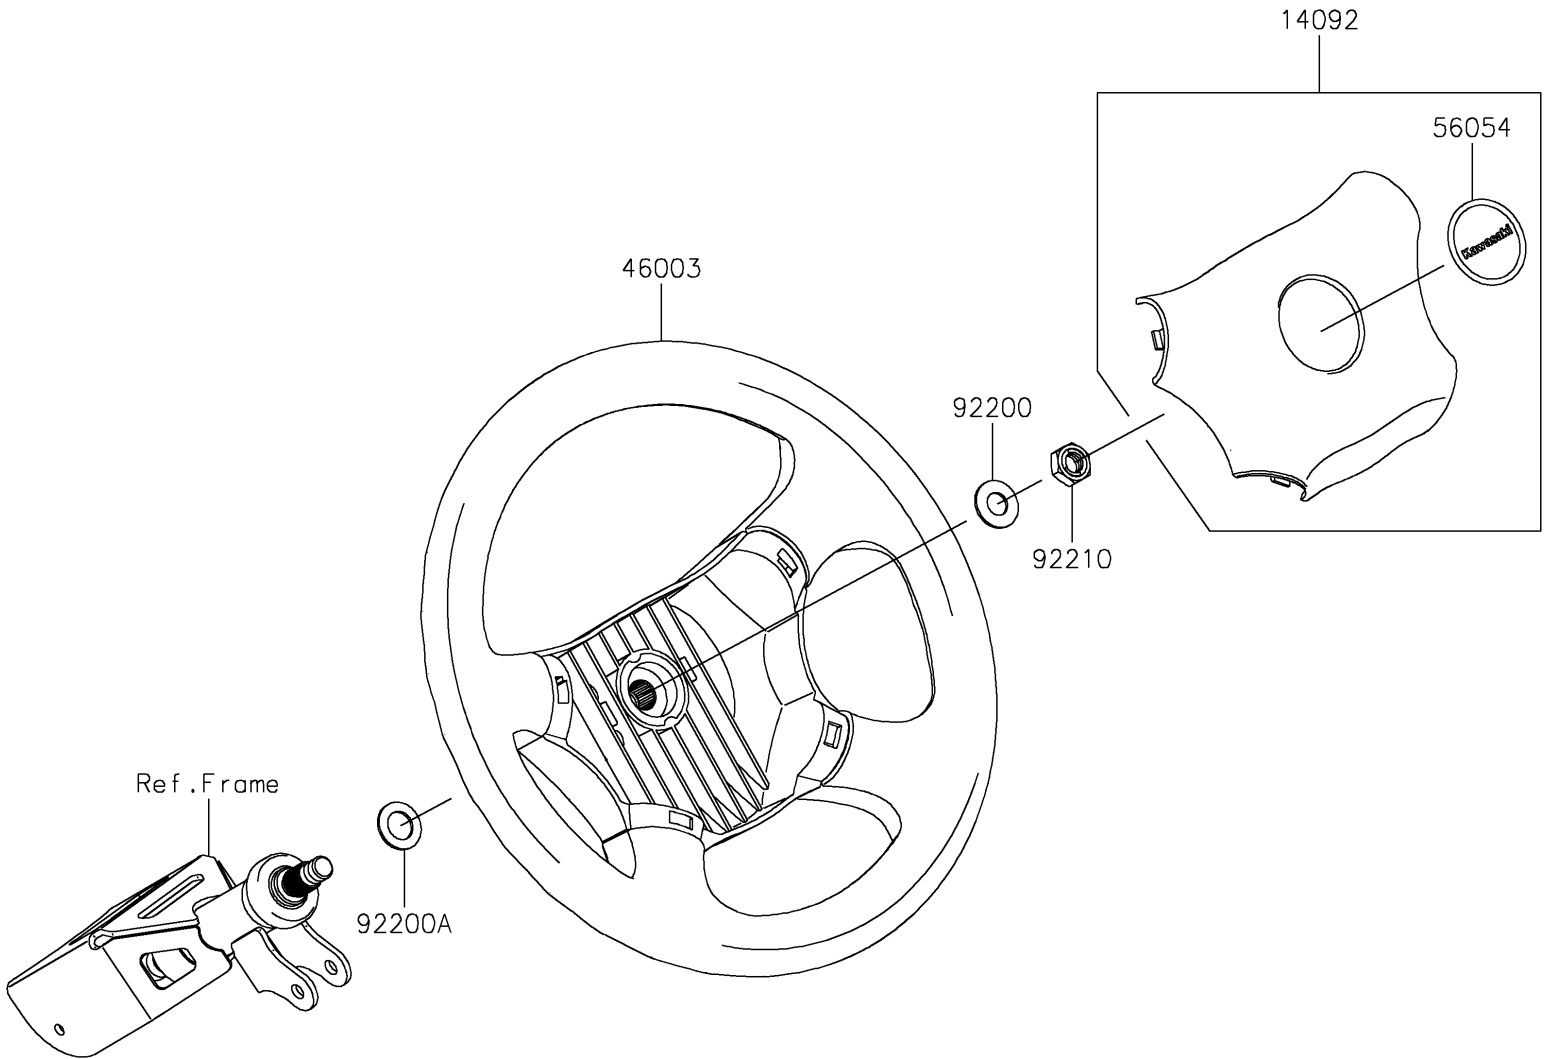

2017 Mule SX 4X4 XC Camo PARTS DIAGRAM

Steering Wheel

F2311

2017 Mule SX 4X4 XC Camo PARTS LIST

Steering Wheel

ITEM NAME	PART NUMBER	QUANTITY
COVER,HORN SWITCH (Ref # 14092)	14092-1029	1
HANDLE (Ref # 46003)	46003-0595	1
MARK,CENTER LOGO,KAWASAKI (Ref # 56054)	56054-1188	1
WASHER,12.1X25X1.6 (Ref # 92200)	92200-0455	1
WASHER,15X25X1.6 (Ref # 92200A)	92200-0460	1
NUT,LOCK,12MM (Ref # 92210)	92210-1249	1