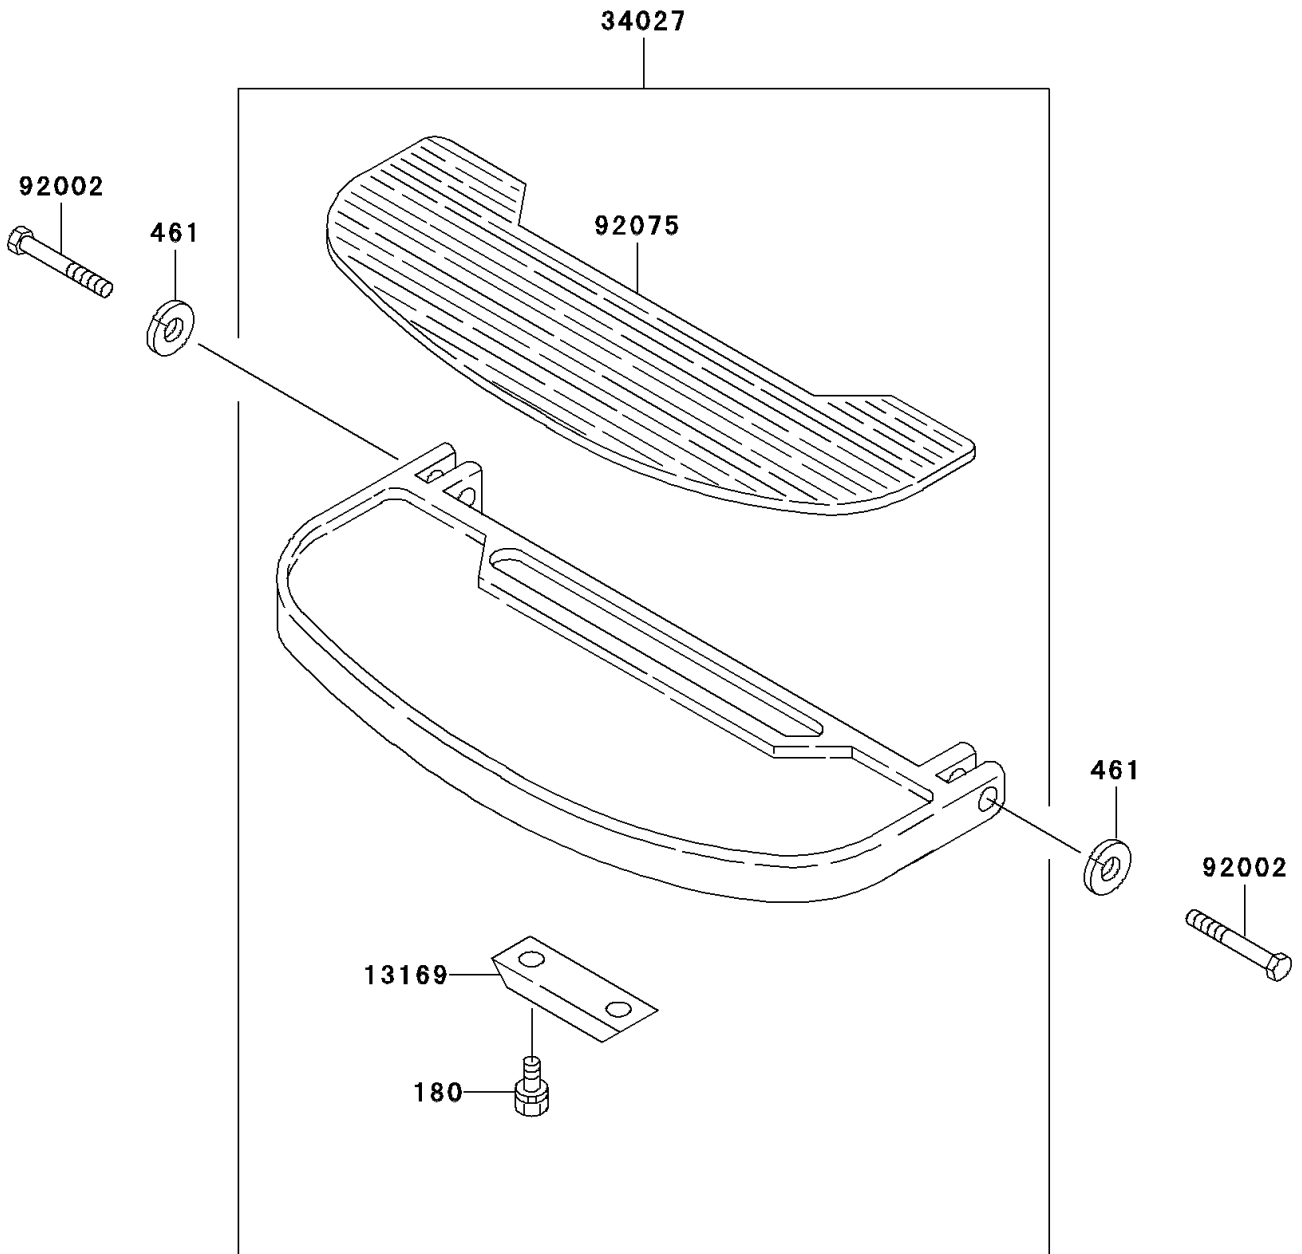

2005 Police 1000 PARTS DIAGRAM

Footrests

F2160

2005 Police 1000 PARTS LIST

Footrests

ITEM NAME	PART NUMBER	QUANTITY
BOLT-UPSET-WS (Ref # 180)	180B0610	4
WASHER-SPRING,6MM (Ref # 461)	461F0600	4
PLATE,FOOTBOAD (Ref # 13169)	13169-1011	2
STEP-ASSY,FOOTBOAD (Ref # 34027)	34027-1121	2
BOLT,6X45 (Ref # 92002)	92002-1151	4
DAMPER,FOOTBOAD (Ref # 92075)	92075-4002	2