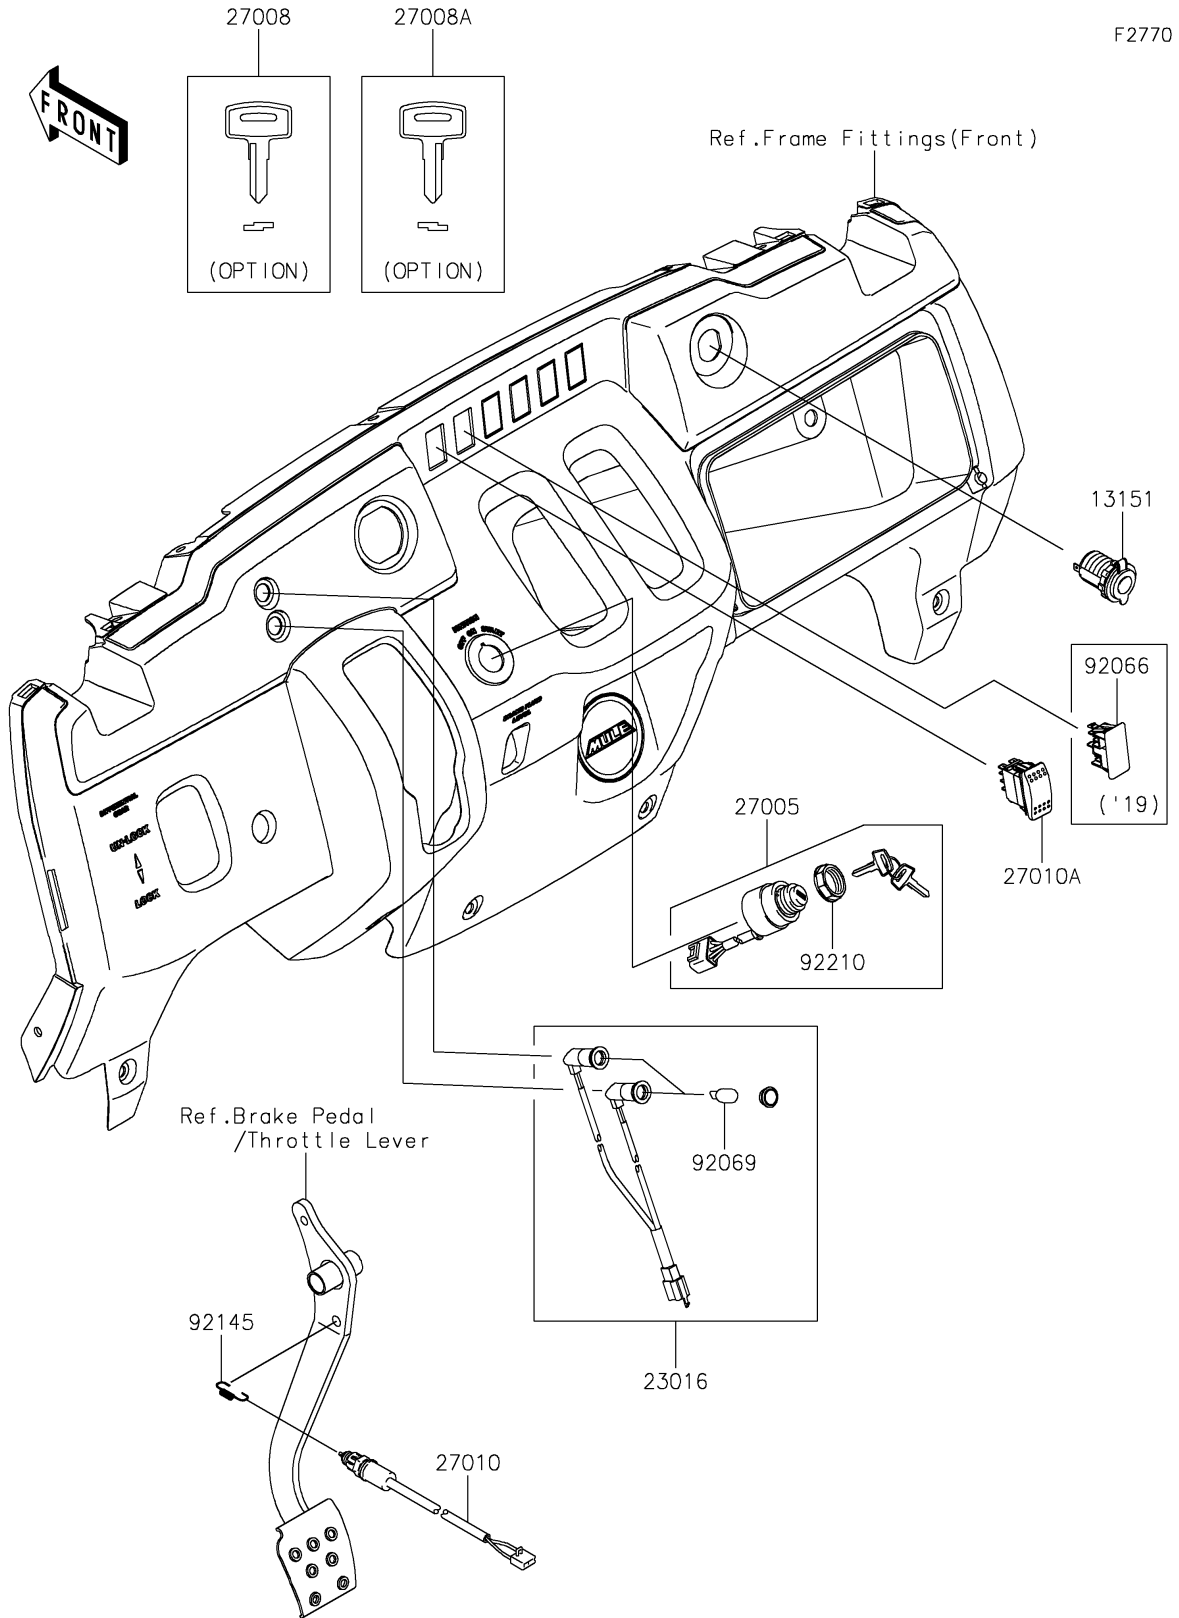

2018 MULE SX™ 4x4 XC CAMO PARTS DIAGRAM

Ignition Switch

2018 MULE SX™ 4x4 XC CAMO PARTS LIST

Ignition Switch

| ITEM NAME | PART NUMBER | QUANTITY |
|--|-------------|----------|
| SWITCH-COMP,OUTLET,12V (Ref # 13151) | 13151-0556 | 1 |
| LAMP-ASSY,PARKING&OIL TEMP (Ref # 23016) | 23016-0590 | 1 |
| SWITCH-ASSY-IGNITION (Ref # 27005) | 27005-1146 | 1 |
| KEY-LOCK,BLANK (Ref # 27008) | 27008-1153 | 1 |
| KEY-LOCK,BLANK (Ref # 27008A) | 27008-1157 | 1 |
| SWITCH,BRAKE (Ref # 27010) | 27010-0724 | 1 |
| SWITCH,OUTER (Ref # 27010A) | 27010-0806 | 1 |
| BULB,12V 1.7W,T10 (Ref # 92069) | 92069-1059 | 2 |
| SPRING,REAR BRAKE SWITCH (Ref # 92145) | 92145-7508 | 1 |
| NUT,IGNITION SWITCH (Ref # 92210) | 92210-1264 | 1 |