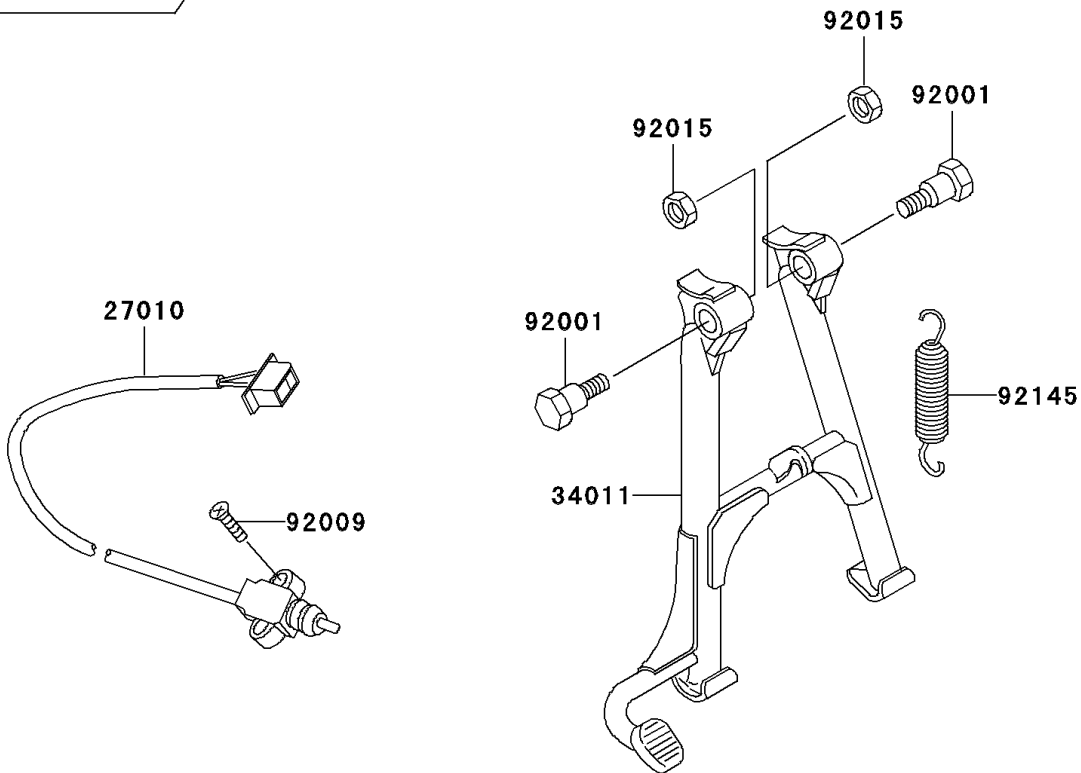

2001 Police 1000 PARTS DIAGRAM

Stand(s)

F2190

2001 Police 1000 PARTS LIST

Stand(s)

ITEM NAME	PART NUMBER	QUANTITY
NUT-HEX-FINE,10MM (Ref # 315)	315B1000	1
SWITCH,SIDE STAND (Ref # 27010)	27010-1203	1
BRACKET-STAND,SIDE (Ref # 32043)	32043-1295	1
STAND-CENTER (Ref # 34011)	34011-1139	1
STAND-SIDE (Ref # 34024)	34024-1216	1
BOLT,CENTER STAND (Ref # 92001)	92001-1214	2
BOLT,10X16 (Ref # 92001A)	92001-4013	1
BOLT,SIDE STAND (Ref # 92001B)	92001-4028	1
SCREW,5X20 (Ref # 92009)	92009-1359	2
NUT,LOCK,10MM (Ref # 92015)	92015-1376	3
SPRING,CENTER STAND (Ref # 92145)	92145-0104	1
SPRING,STAND (Ref # 92145A)	92145-0106	1