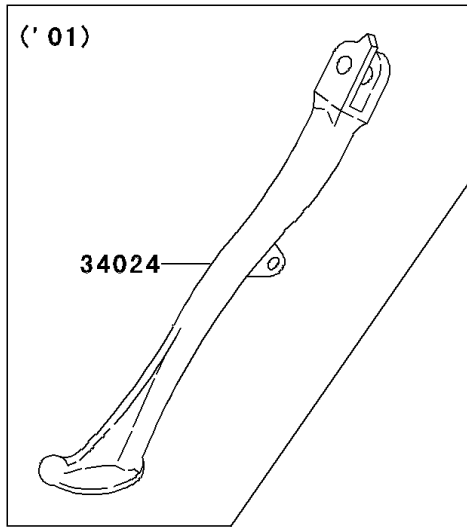

2001 Police 1000 PARTS DIAGRAM

Stand(s)

F2190

2001 Police 1000 PARTS LIST

Stand(s)

ITEM NAME	PART NUMBER	QUANTITY
NUT-HEX-FINE,10MM (Ref # 315)	315B1000	1
SWITCH,SIDE STAND (Ref # 27010)	27010-1203	1
BRACKET-STAND,SIDE (Ref # 32043)	32043-1295	1
STAND-CENTER (Ref # 34011)	34011-1139	1
STAND-SIDE (Ref # 34024)	34024-1216	1
BOLT,CENTER STAND (Ref # 92001)	92001-1214	2
BOLT,10X16 (Ref # 92001A)	92001-4013	1
BOLT,SIDE STAND (Ref # 92001B)	92001-4028	1
SCREW,5X20 (Ref # 92009)	92009-1359	2
NUT,LOCK,10MM (Ref # 92015)	92015-1376	3
SPRING,CENTER STAND (Ref # 92145)	92145-0104	1
SPRING,STAND (Ref # 92145A)	92145-0106	1