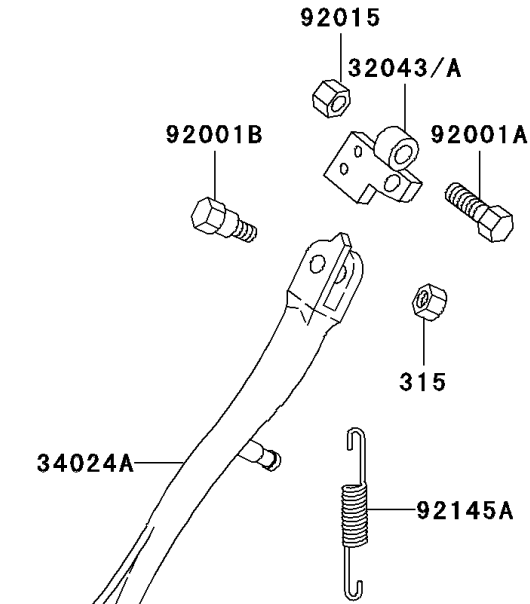

2001 Police 1000 PARTS DIAGRAM

Stand(s)

F2190

2001 Police 1000 PARTS LIST

Stand(s)

ITEM NAME	PART NUMBER	QUANTITY
NUT-HEX-FINE,10MM (Ref # 315)	315B1000	1
SWITCH,SIDE STAND (Ref # 27010)	27010-1203	1
BRACKET-STAND,SIDE (Ref # 32043)	32043-1295	1
STAND-CENTER (Ref # 34011)	34011-1139	1
STAND-SIDE (Ref # 34024)	34024-1216	1
BOLT,CENTER STAND (Ref # 92001)	92001-1214	2
BOLT,10X16 (Ref # 92001A)	92001-4013	1
BOLT,SIDE STAND (Ref # 92001B)	92001-4028	1
SCREW,5X20 (Ref # 92009)	92009-1359	2
NUT,LOCK,10MM (Ref # 92015)	92015-1376	3
SPRING,CENTER STAND (Ref # 92145)	92145-0104	1
SPRING,STAND (Ref # 92145A)	92145-0106	1