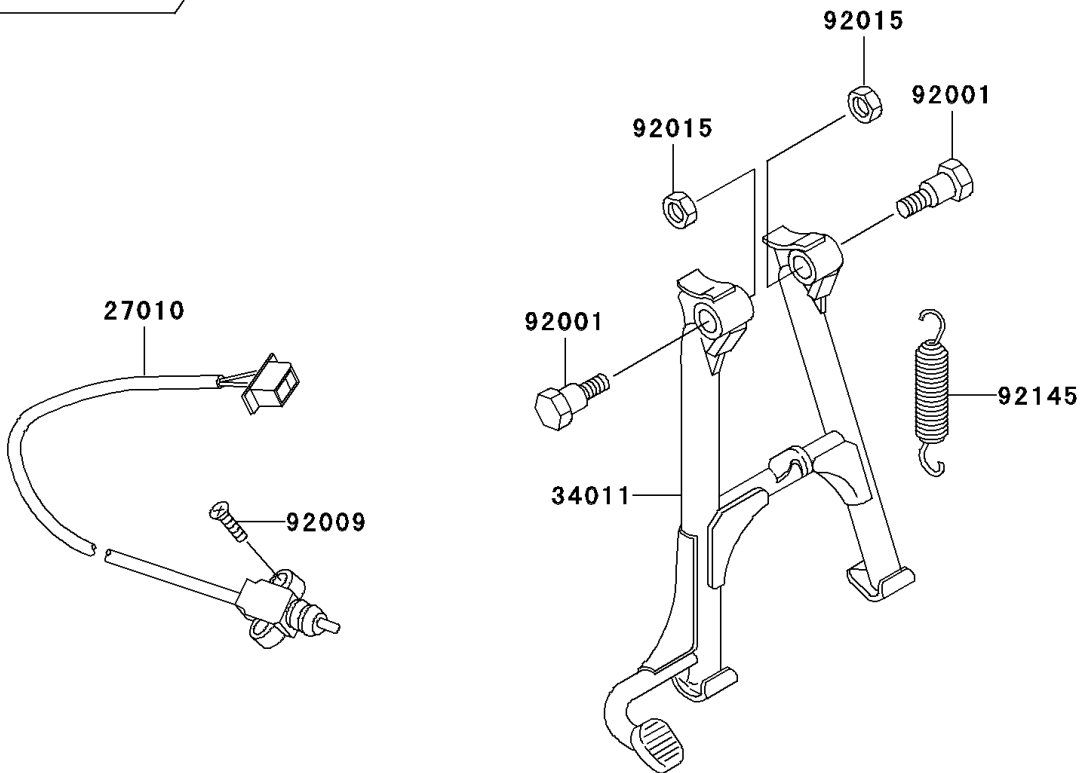

# 2005 Police 1000 PARTS DIAGRAM

Stand(s)

F2190

## 2005 Police 1000 PARTS LIST

Stand(s)

ITEM NAME	PART NUMBER	QUANTITY
NUT-HEX-FINE,10MM (Ref # 315)	315B1000	1
SWITCH,SIDE STAND (Ref # 27010)	27010-1203	1
BRACKET-STAND,SIDE (Ref # 32043A)	32043-1474	1
STAND-CENTER (Ref # 34011)	34011-1139	1
STAND-SIDE (Ref # 34024A)	34024-1392	1
BOLT,CENTER STAND (Ref # 92001)	92001-1214	2
BOLT,10X16 (Ref # 92001A)	92001-4013	1
BOLT,SIDE STAND (Ref # 92001B)	92001-4028	1
SCREW,5X20 (Ref # 92009)	92009-1359	2
NUT,LOCK,10MM (Ref # 92015)	92015-1376	3
SPRING,CENTER STAND (Ref # 92145)	92145-0104	1
SPRING,STAND (Ref # 92145A)	92145-0106	1