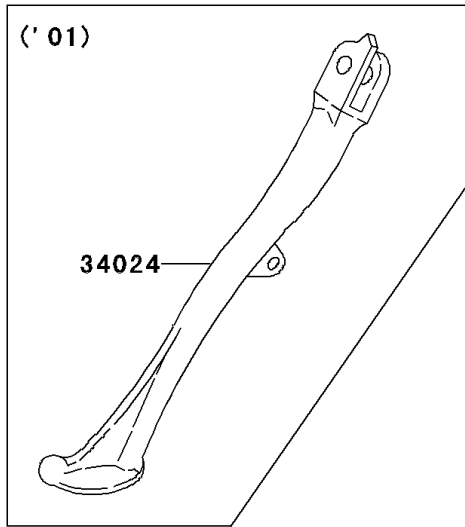

# 2005 Police 1000 PARTS DIAGRAM

Stand(s)

F2190

## 2005 Police 1000 PARTS LIST

Stand(s)

ITEM NAME	PART NUMBER	QUANTITY
NUT-HEX-FINE,10MM (Ref # 315)	315B1000	1
SWITCH,SIDE STAND (Ref # 27010)	27010-1203	1
BRACKET-STAND,SIDE (Ref # 32043A)	32043-1474	1
STAND-CENTER (Ref # 34011)	34011-1139	1
STAND-SIDE (Ref # 34024A)	34024-1392	1
BOLT,CENTER STAND (Ref # 92001)	92001-1214	2
BOLT,10X16 (Ref # 92001A)	92001-4013	1
BOLT,SIDE STAND (Ref # 92001B)	92001-4028	1
SCREW,5X20 (Ref # 92009)	92009-1359	2
NUT,LOCK,10MM (Ref # 92015)	92015-1376	3
SPRING,CENTER STAND (Ref # 92145)	92145-0104	1
SPRING,STAND (Ref # 92145A)	92145-0106	1