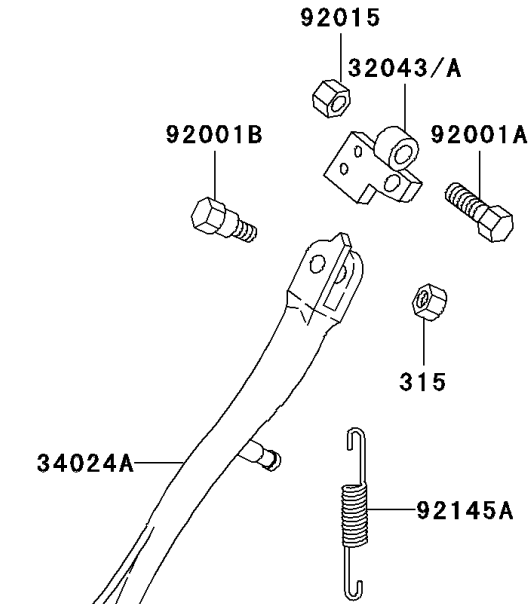

# 2005 Police 1000 PARTS DIAGRAM

Stand(s)

F2190

## 2005 Police 1000 PARTS LIST

Stand(s)

ITEM NAME	PART NUMBER	QUANTITY
NUT-HEX-FINE,10MM (Ref # 315)	315B1000	1
SWITCH,SIDE STAND (Ref # 27010)	27010-1203	1
BRACKET-STAND,SIDE (Ref # 32043A)	32043-1474	1
STAND-CENTER (Ref # 34011)	34011-1139	1
STAND-SIDE (Ref # 34024A)	34024-1392	1
BOLT,CENTER STAND (Ref # 92001)	92001-1214	2
BOLT,10X16 (Ref # 92001A)	92001-4013	1
BOLT,SIDE STAND (Ref # 92001B)	92001-4028	1
SCREW,5X20 (Ref # 92009)	92009-1359	2
NUT,LOCK,10MM (Ref # 92015)	92015-1376	3
SPRING,CENTER STAND (Ref # 92145)	92145-0104	1
SPRING,STAND (Ref # 92145A)	92145-0106	1