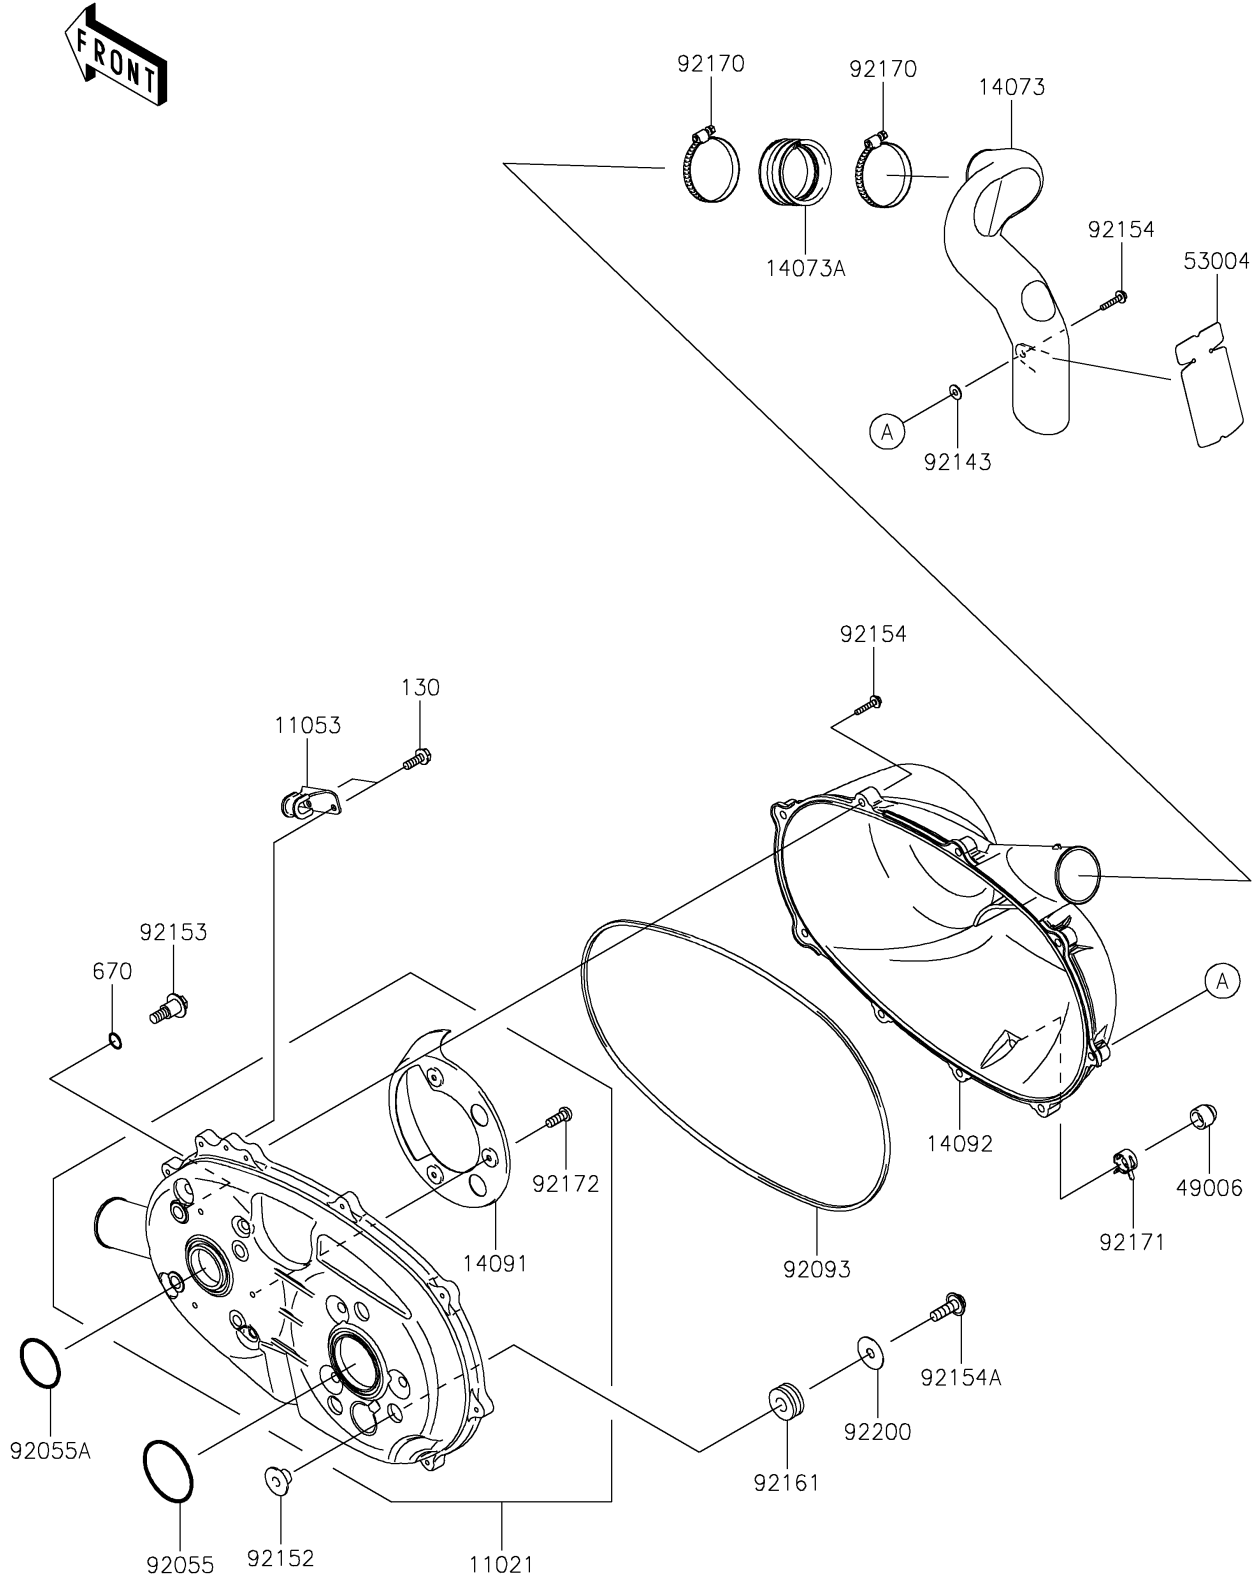

2018 MULE SX™ 4x4 XC SE PARTS DIAGRAM

Converter Cover

E1393

2018 MULE SX™ 4x4 XC SE PARTS LIST

Converter Cover

ITEM NAME	PART NUMBER	QUANTITY
CASE-ASSY,BELT CONVERTER (Ref # 11021)	11021-0023	1
BRACKET (Ref # 11053)	11053-1483	1
DUCT,EXHAUST (Ref # 14073)	14073-0287	1
DUCT,JOINT (Ref # 14073A)	14073-1775	1
COVER (Ref # 14091)	14091-0391	1
COVER,BELT CONVERTER (Ref # 14092)	14092-1007	1
BOOT,DRAIN (Ref # 49006)	49006-3718	1
MAT (Ref # 53004)	53004-0051	1
RING-O,64MM (Ref # 92055)	92055-0748	1
RING-O,49.4MM (Ref # 92055A)	92055-0749	1
SEAL (Ref # 92093)	92093-0586	1
COLLAR (Ref # 92143)	92143-1087	1
COLLAR (Ref # 92152)	92152-0894	3
BOLT,8X26.5 (Ref # 92153)	92153-0594	4
BOLT,6X35 (Ref # 92154)	92154-0342	9
BOLT,FLANGED,8X25 (Ref # 92154A)	92154-1068	3
DAMPER (Ref # 92161)	92161-1484	3
CLAMP (Ref # 92170)	92170-1764	2
CLAMP (Ref # 92171)	92171-0329	1
SCREW,5X14 (Ref # 92172)	92172-0166	3
WASHER,8.5X29X0.8 (Ref # 92200)	92200-0574	3
BOLT-FLANGED,6X18 (Ref # 130)	130BA0618	2
O RING,12MM (Ref # 670)	670D2012	4