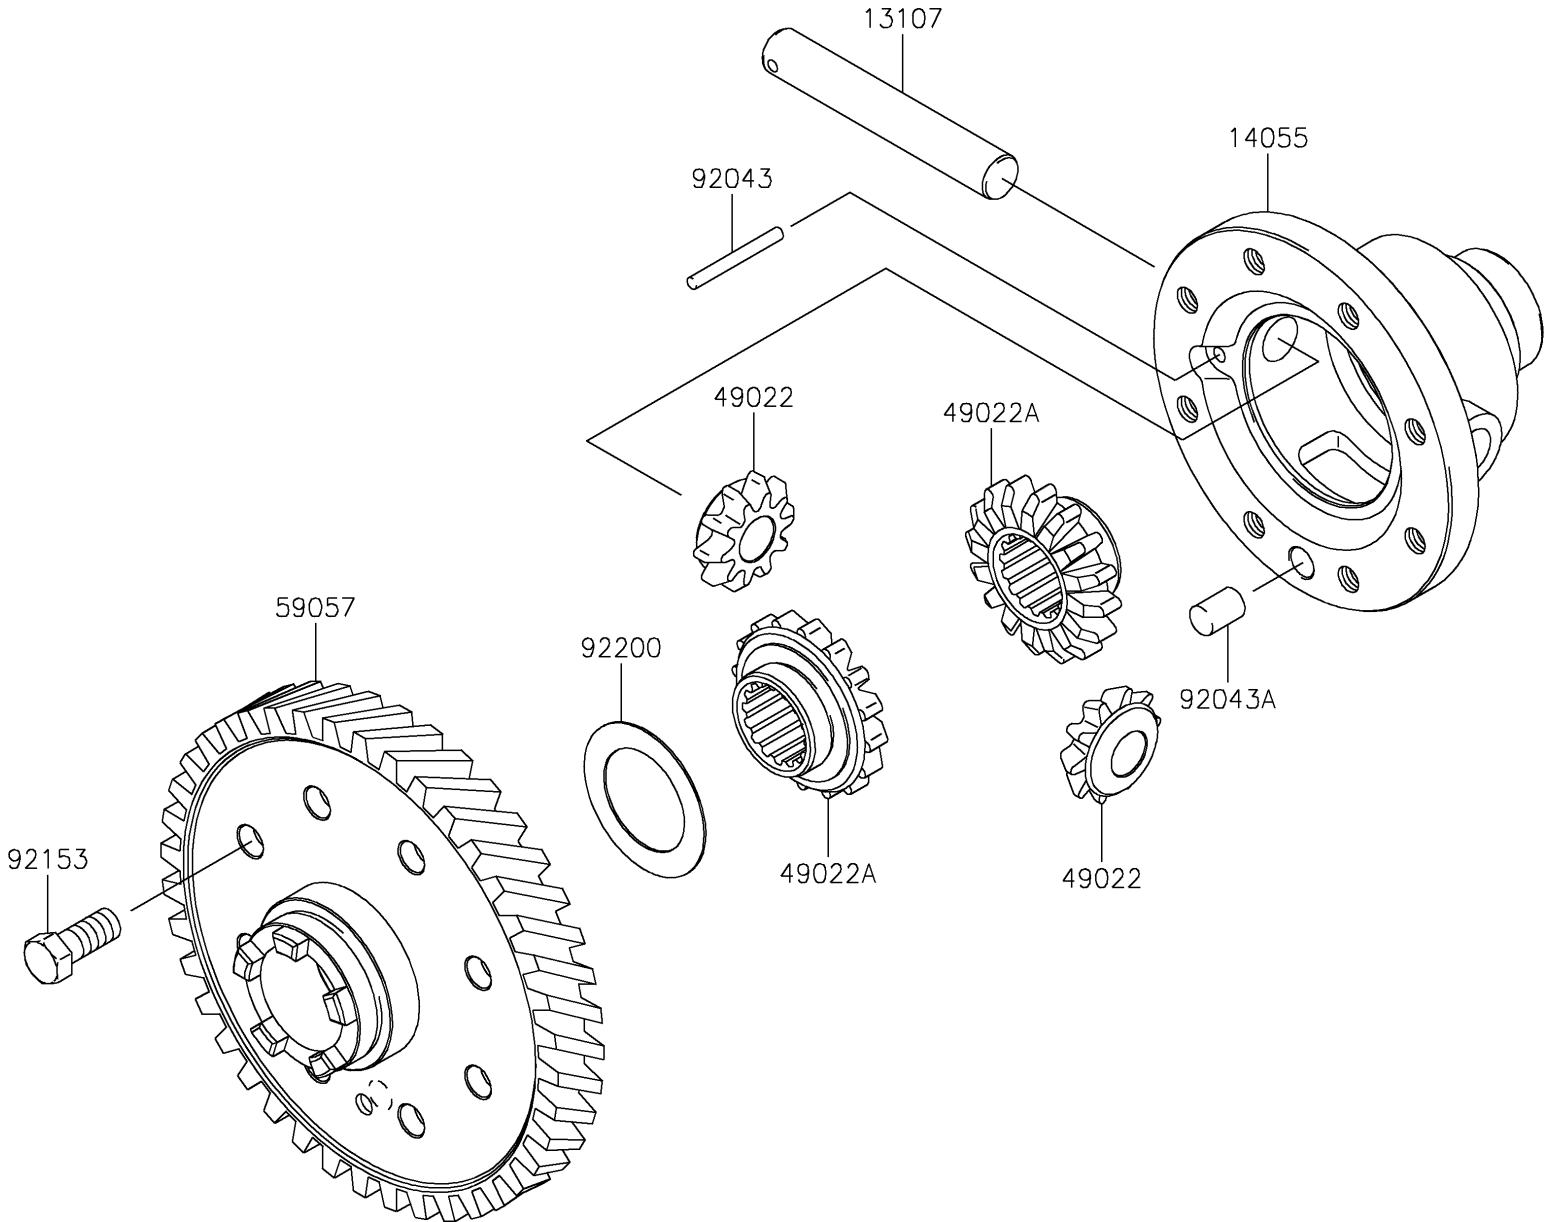

2017 Mule SX 4X4 XC SE PARTS DIAGRAM

Differential

E1451

2017 Mule SX 4X4 XC SE PARTS LIST

Differential

ITEM NAME	PART NUMBER	QUANTITY
SHAFT,DIFF-GEAR CASE (Ref # 13107)	13107-0042	1
CASE-GEAR,DIFF (Ref # 14055)	14055-0016	1
GEAR-BEVEL,10T (Ref # 49022)	49022-0572	2
GEAR-BEVEL,16T (Ref # 49022A)	49022-0573	2
GEAR-HELICAL,64T (Ref # 59057)	59057-0005	1
PIN,4X37.8 (Ref # 92043)	92043-0052	1
PIN,10X14 (Ref # 92043A)	92043-1506	1
BOLT,10X22 (Ref # 92153)	92153-0590	8
WASHER (Ref # 92200)	92200-1077	1