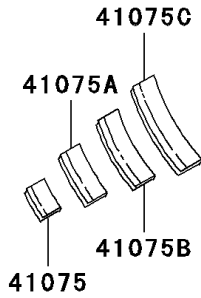

2001 Police 1000 PARTS DIAGRAM

Tires

F2210

2001 Police 1000 PARTS LIST

Tires

ITEM NAME	PART NUMBER	QUANTITY
VALVE,TIRE (Ref # 16126)	16126-1136	2
TIRE,FR,MN90-18 65H,F16 (D) (Ref # 41009)	41009-1332	1
TIRE,RR,MR90-18 71H,K327M(D) (Ref # 41009A)	41009-1333	1
BALANCER-WHEEL,5G (Ref # 41075)	41075-005	AR
BALANCER-WHEEL,10G (Ref # 41075A)	41075-006	AR
BALANCER-WHEEL,20G (Ref # 41075B)	41075-007	AR
BALANCER-WHEEL,30G (Ref # 41075C)	41075-008	AR