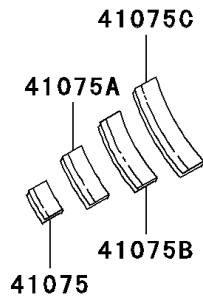

2005 Police 1000 PARTS DIAGRAM

Tires

F2210

2005 Police 1000 PARTS LIST

Tires

ITEM NAME	PART NUMBER	QUANTITY
VALVE,TIRE (Ref # 16126)	16126-1136	2
TIRE,FR,MN90-18 65H,F16(D) (Ref # 41009B)	41009-1372	1
TIRE,RR,MR90-18 71H,K327MG(D) (Ref # 41009C)	41009-1373	1
BALANCER-WHEEL,5G (Ref # 41075)	41075-005	AR
BALANCER-WHEEL,10G (Ref # 41075A)	41075-006	AR
BALANCER-WHEEL,20G (Ref # 41075B)	41075-007	AR
BALANCER-WHEEL,30G (Ref # 41075C)	41075-008	AR