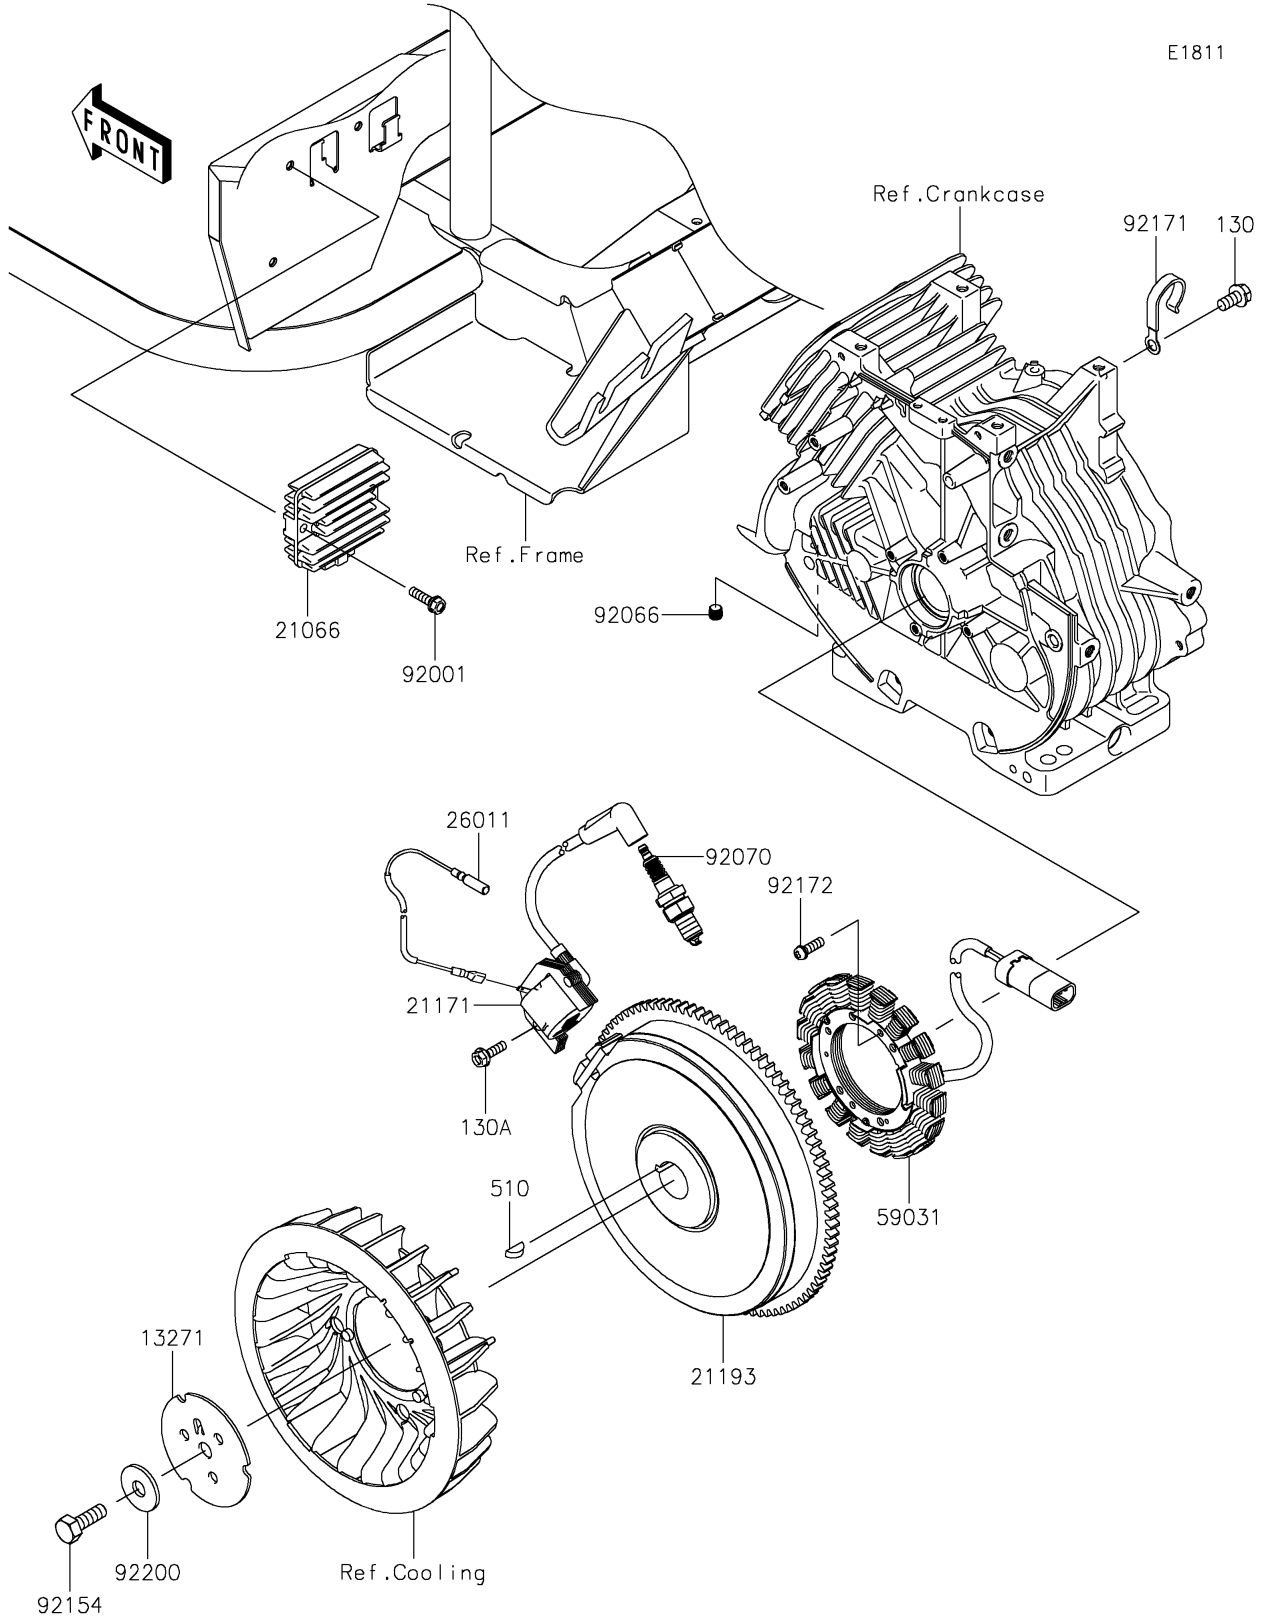

2017 MULE SX™ 4x4 XC SE PARTS DIAGRAM

Generator/Ignition Coil

2017 MULE SX™ 4x4 XC SE PARTS LIST

Generator/Ignition Coil

ITEM NAME	PART NUMBER	QUANTITY
PLATE,FAN (Ref # 13271)	13271-7029	1
REGULATOR-VOLTAGE (Ref # 21066)	21066-0039	1
COIL-ASSY-IGNITION (Ref # 21171)	21171-7035	1
FLYWHEEL-ASSY (Ref # 21193)	21193-0025	1
WIRE-LEAD (Ref # 26011)	26011-7014	1
COIL-CHARGING (Ref # 59031)	59031-2132	1
BOLT,FLANGED,6X22 (Ref # 92001)	92001-1352	2
PLUG (Ref # 92066)	92066-0762	1
PLUG-SPARK,BPR5ES(NGK),SOLID (Ref # 92070)	92070-2088	1
BOLT,12X30 (Ref # 92154)	92154-7003	1
CLAMP (Ref # 92171)	92171-7005	1
SCREW,5X20 (Ref # 92172)	92172-7018	4
WASHER (Ref # 92200)	92200-7002	1
BOLT-FLANGED,8X16 (Ref # 130)	130AA0816	1
BOLT-FLANGED,6X20 (Ref # 130A)	130BA0620	2
KEY-WOODRUFF (Ref # 510)	510A5100	1