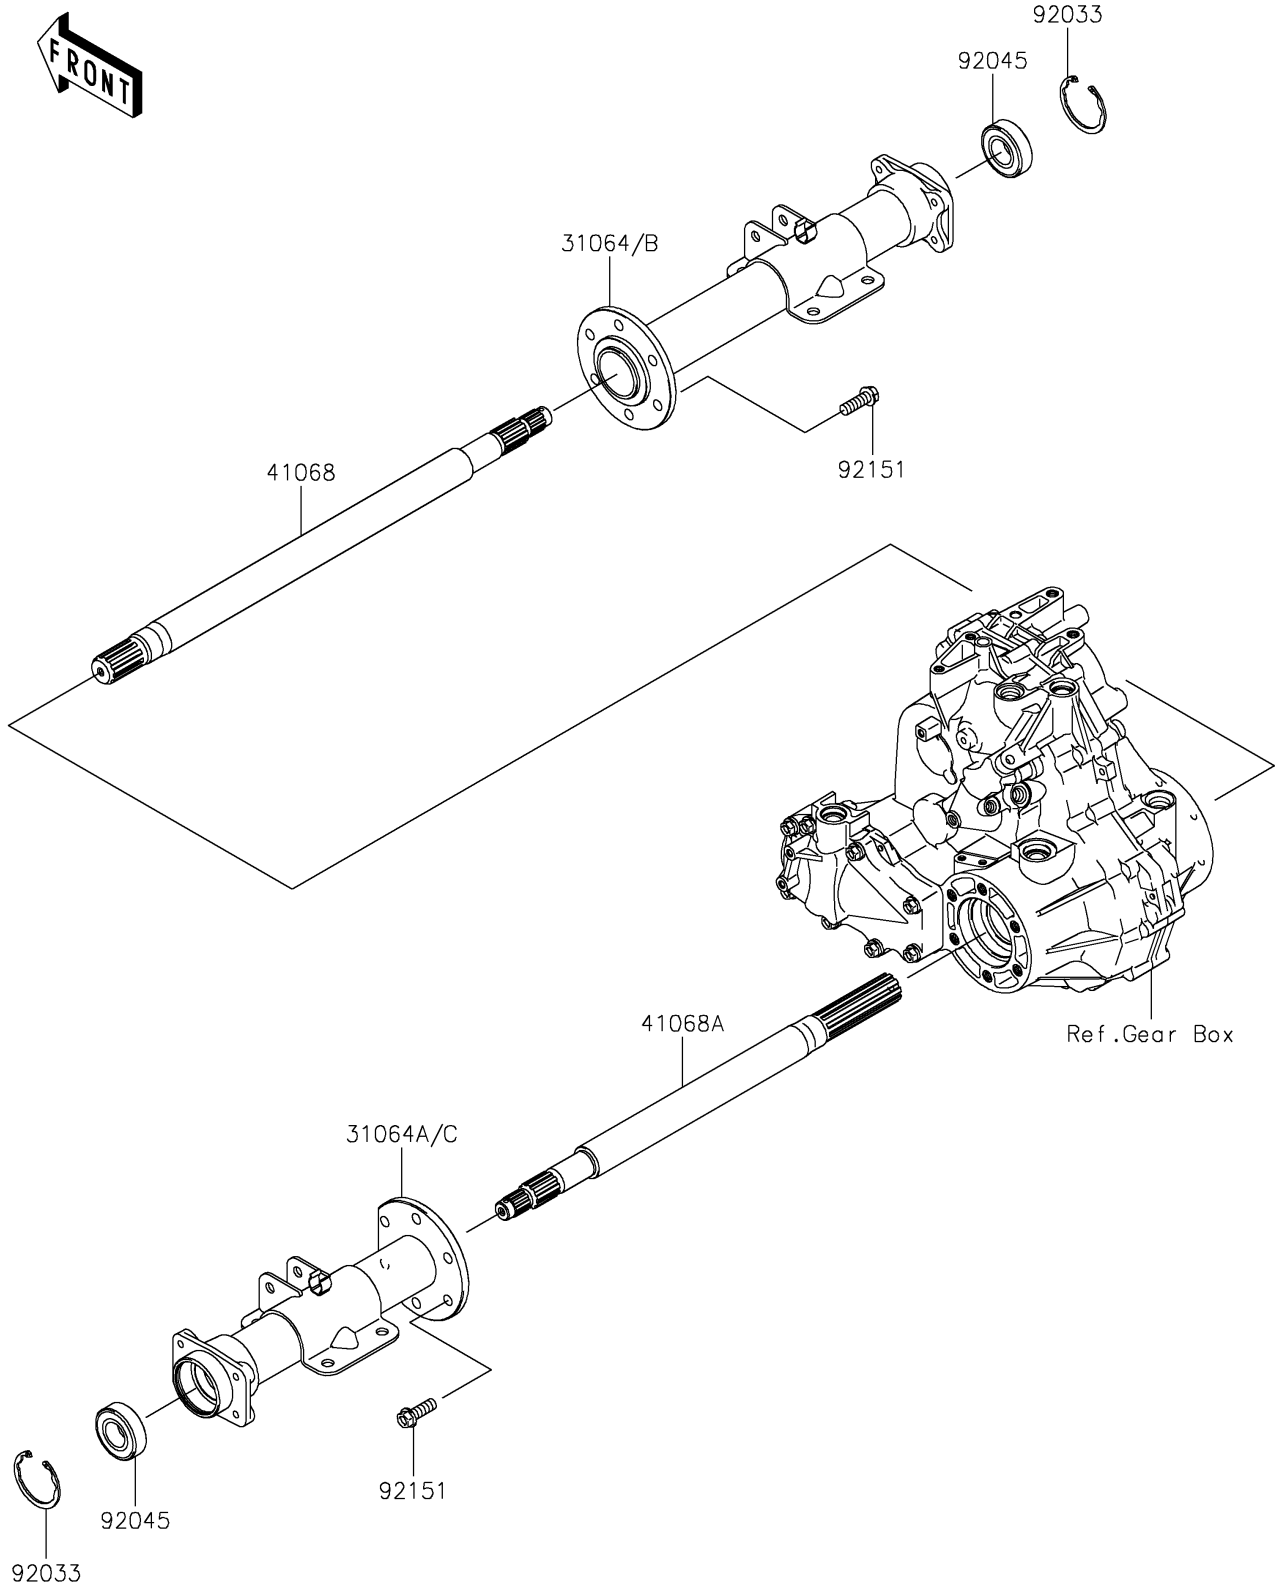

2017 MULE SX™ 4x4 XC SE PARTS DIAGRAM

Rear Axle

E3133

2017 MULE SX™ 4x4 XC SE PARTS LIST

Rear Axle

ITEM NAME	PART NUMBER	QUANTITY
PIPE-COMP,RH (Ref # 31064)	31064-0645	1
PIPE-COMP,LH (Ref # 31064A)	31064-0646	1
AXLE,RH (Ref # 41068)	41068-0036	1
AXLE,LH (Ref # 41068A)	41068-0037	1
RING-SNAP (Ref # 92033)	92033-2149	2
BEARING-BALL,6205A26DDU2 (Ref # 92045)	92045-0044	2
BOLT,10X28 (Ref # 92151)	92151-2142	12