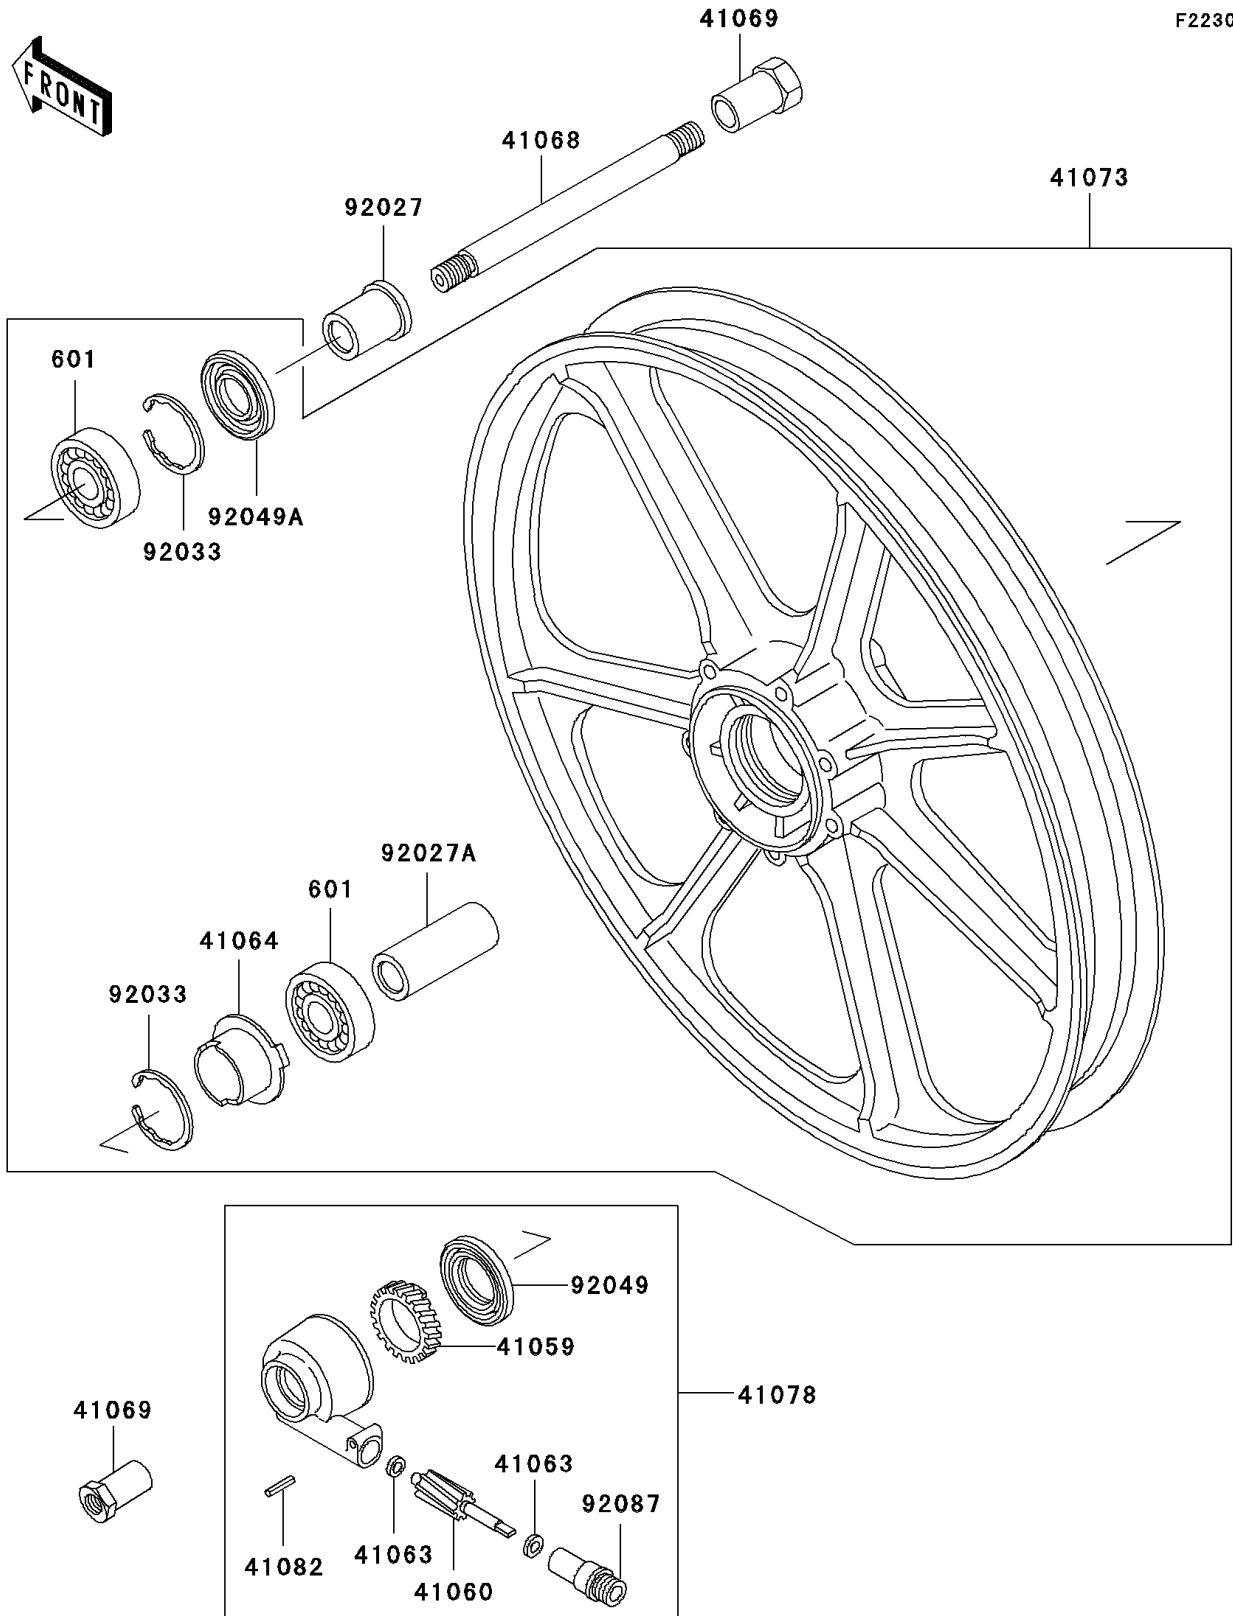

2003 Police 1000 PARTS DIAGRAM

Front Wheel

F2230

2003 Police 1000 PARTS LIST

Front Wheel

ITEM NAME	PART NUMBER	QUANTITY
BEARING-BALL,#6302UG (Ref # 601)	601B6302UG	2
GEAR-METER SCREW,26T (Ref # 41059)	41059-026	1
GEAR-METER SCREW,9T (Ref # 41060)	41060-1016	1
WASHER,5.1X9X0.4 (Ref # 41063)	41063-001	2
RECEIVER-SPEEDOMETER (Ref # 41064)	41064-1006	1
AXLE,FR,L=259 (Ref # 41068)	41068-1072	1
COLLAR,FRONT AXLE (Ref # 41069)	41069-031	2
WHEEL-ASSY,FR,P.C.GRAY (Ref # 41073)	41073-1550-DH	1
CASE-ASSY-METER GEAR (Ref # 41078)	41078-1013	1
PIN,SPRING (Ref # 41082)	41082-001	1
COLLAR,L=30 (Ref # 92027)	92027-1225	1
COLLAR,FR HUB,L=80 (Ref # 92027A)	92027-1437	1
RING-SNAP,42MM (Ref # 92033)	92033-1041	2
SEAL-OIL,BJN30427-C3 (Ref # 92049)	92049-1057	1
SEAL-OIL,BJN22425 (Ref # 92049A)	92049-1058	1
BUSHING-METER GEAR (Ref # 92087)	92087-1002	1