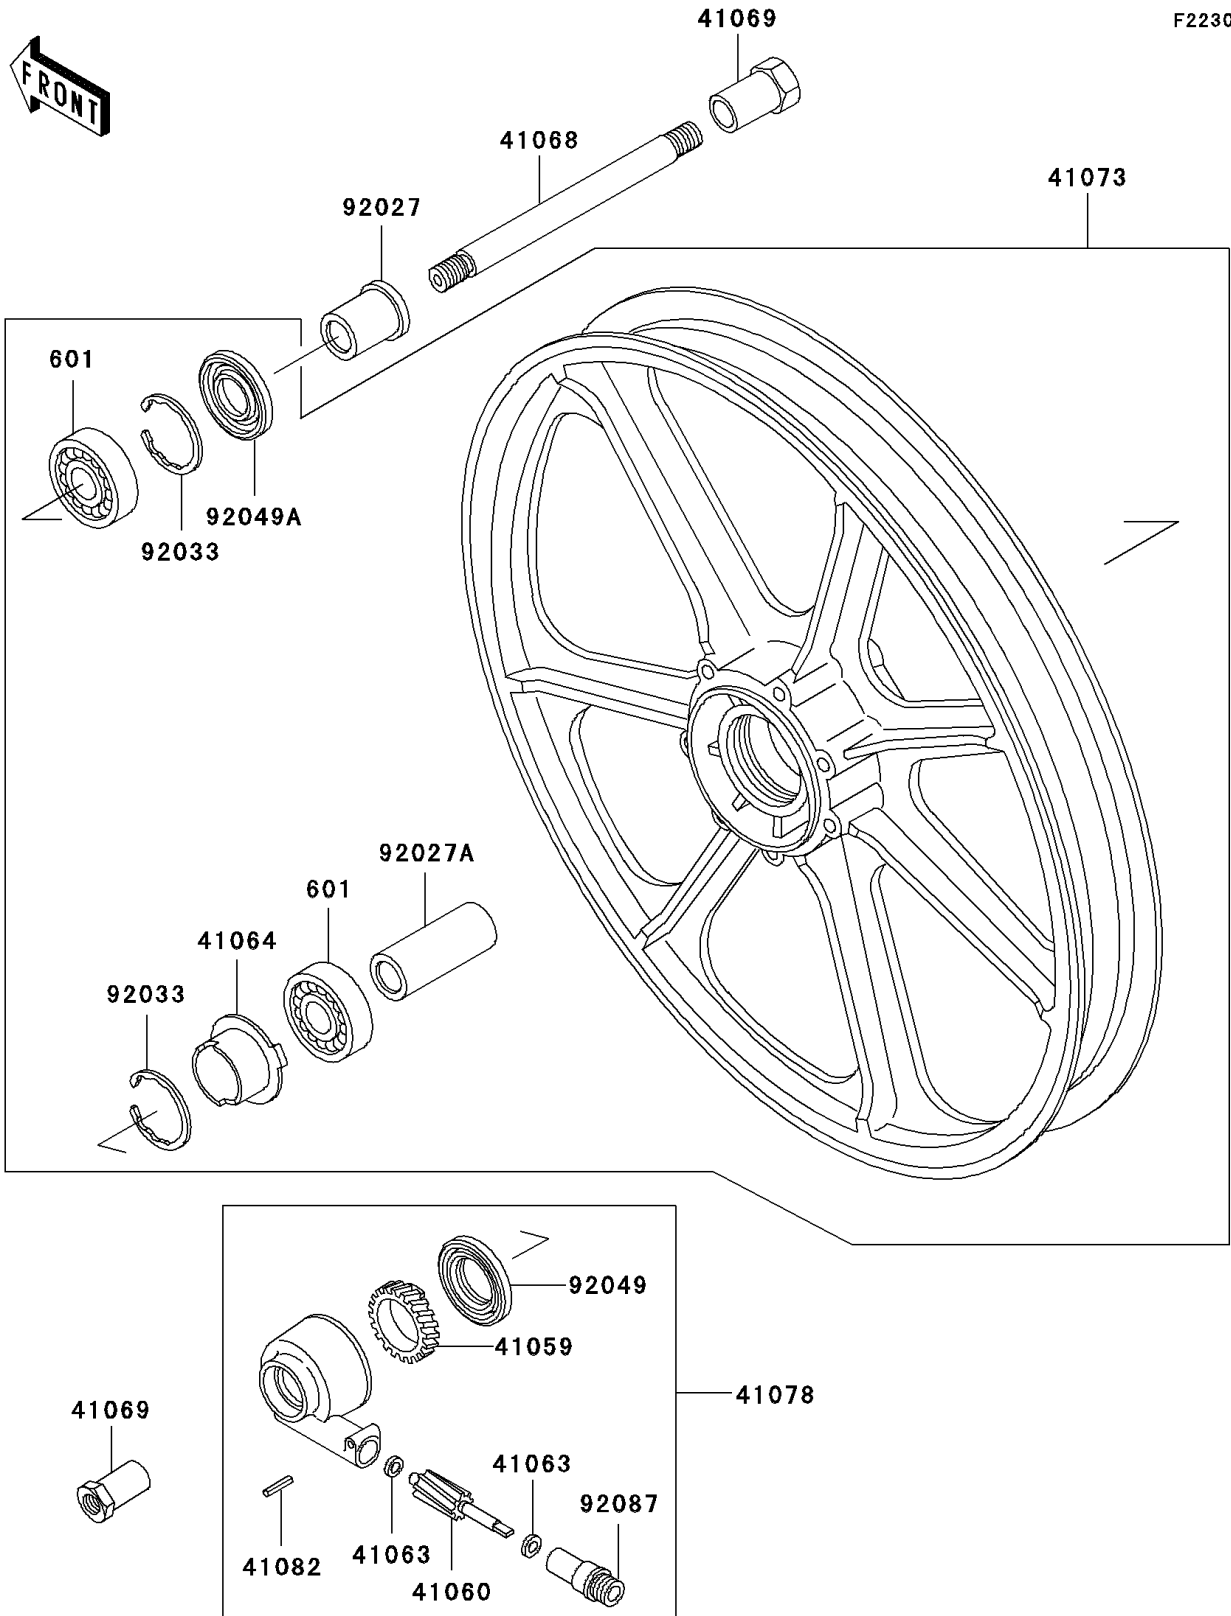

2005 Police 1000 PARTS DIAGRAM

Front Wheel

F2230

2005 Police 1000 PARTS LIST

Front Wheel

ITEM NAME	PART NUMBER	QUANTITY
BEARING-BALL,#6302UG (Ref # 601)	601B6302UG	2
GEAR-METER SCREW,26T (Ref # 41059)	41059-026	1
GEAR-METER SCREW,9T (Ref # 41060)	41060-1016	1
WASHER,5.1X9X0.4 (Ref # 41063)	41063-001	2
RECEIVER-SPEEDOMETER (Ref # 41064)	41064-1006	1
AXLE,FR,L=259 (Ref # 41068)	41068-1072	1
COLLAR,FRONT AXLE (Ref # 41069)	41069-031	2
WHEEL-ASSY,FR,P.C.GRAY (Ref # 41073)	41073-1550-DH	1
CASE-ASSY-METER GEAR (Ref # 41078)	41078-1013	1
PIN,SPRING (Ref # 41082)	41082-001	1
COLLAR,L=30 (Ref # 92027)	92027-1225	1
COLLAR,FR HUB,L=80 (Ref # 92027A)	92027-1437	1
RING-SNAP,42MM (Ref # 92033)	92033-1041	2
SEAL-OIL,BJN30427-C3 (Ref # 92049)	92049-1057	1
SEAL-OIL,BJN22425 (Ref # 92049A)	92049-1058	1
BUSHING-METER GEAR (Ref # 92087)	92087-1002	1