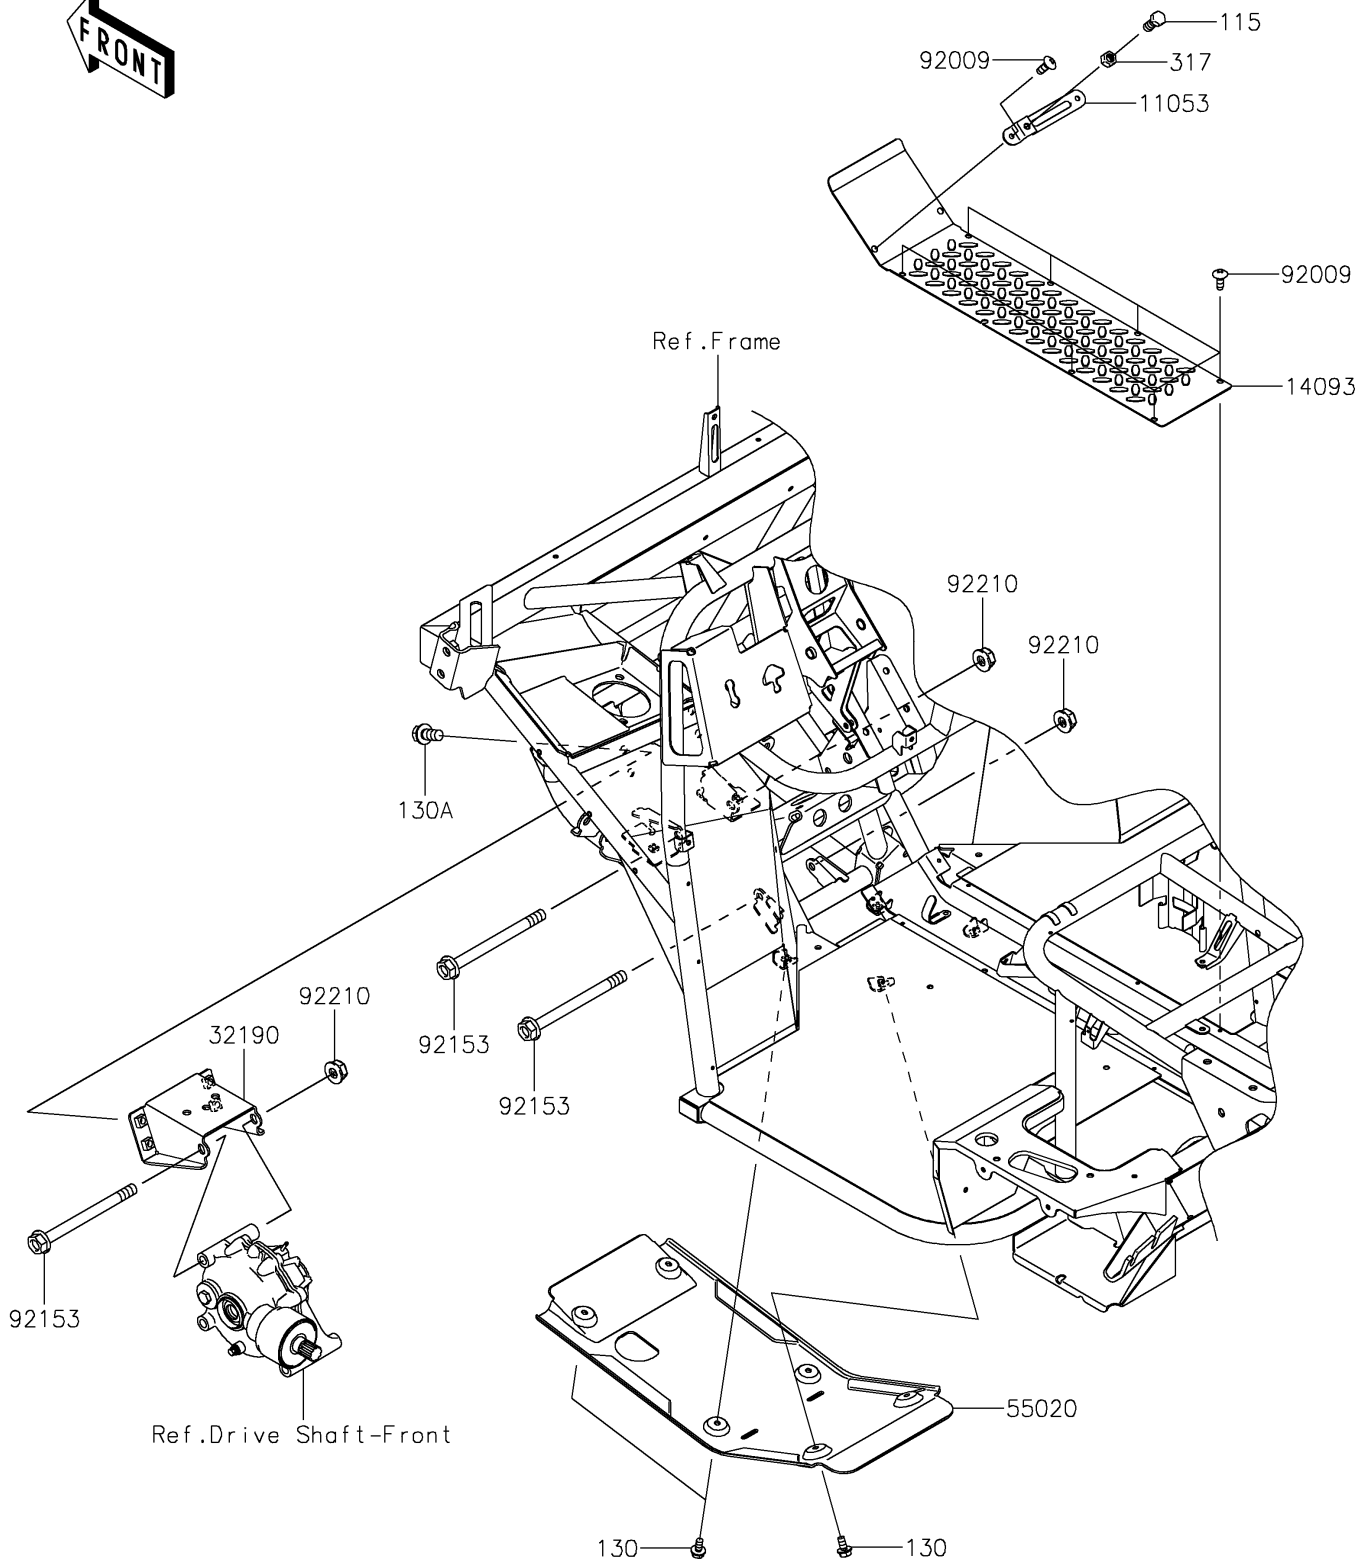

# 2017 MULE SX™ 4x4 XC SE PARTS DIAGRAM

Engine Mount

F2122

## 2017 MULE SX™ 4x4 XC SE PARTS LIST

### Engine Mount

ITEM NAME	PART NUMBER	QUANTITY
BRACKET,THROTTLE LEVER (Ref # 11053)	11053-1670	1
COVER,FLOOR,CNT (Ref # 14093)	14093-0469	1
BRACKET-ENGINE (Ref # 32190)	32190-0639	1
GUARD,FRONT DIFF (Ref # 55020)	55020-0165	1
SCREW,TAPPING,6X16 (Ref # 92009)	92009-1166	9
BOLT,FLANGED,10X120 (Ref # 92153)	92153-7502	3
NUT,LOCK,FLANGED,10MM (Ref # 92210)	92210-0276	3
BOLT-SMALL-UPSET,8X20 (Ref # 115)	115BA0820	1
BOLT-FLANGED,6X12 (Ref # 130)	130BA0612	6
BOLT-FLANGED,10X20 (Ref # 130A)	130BA1020	4
NUT-HEX-SMALL,8MM (Ref # 317)	317BA0800	1