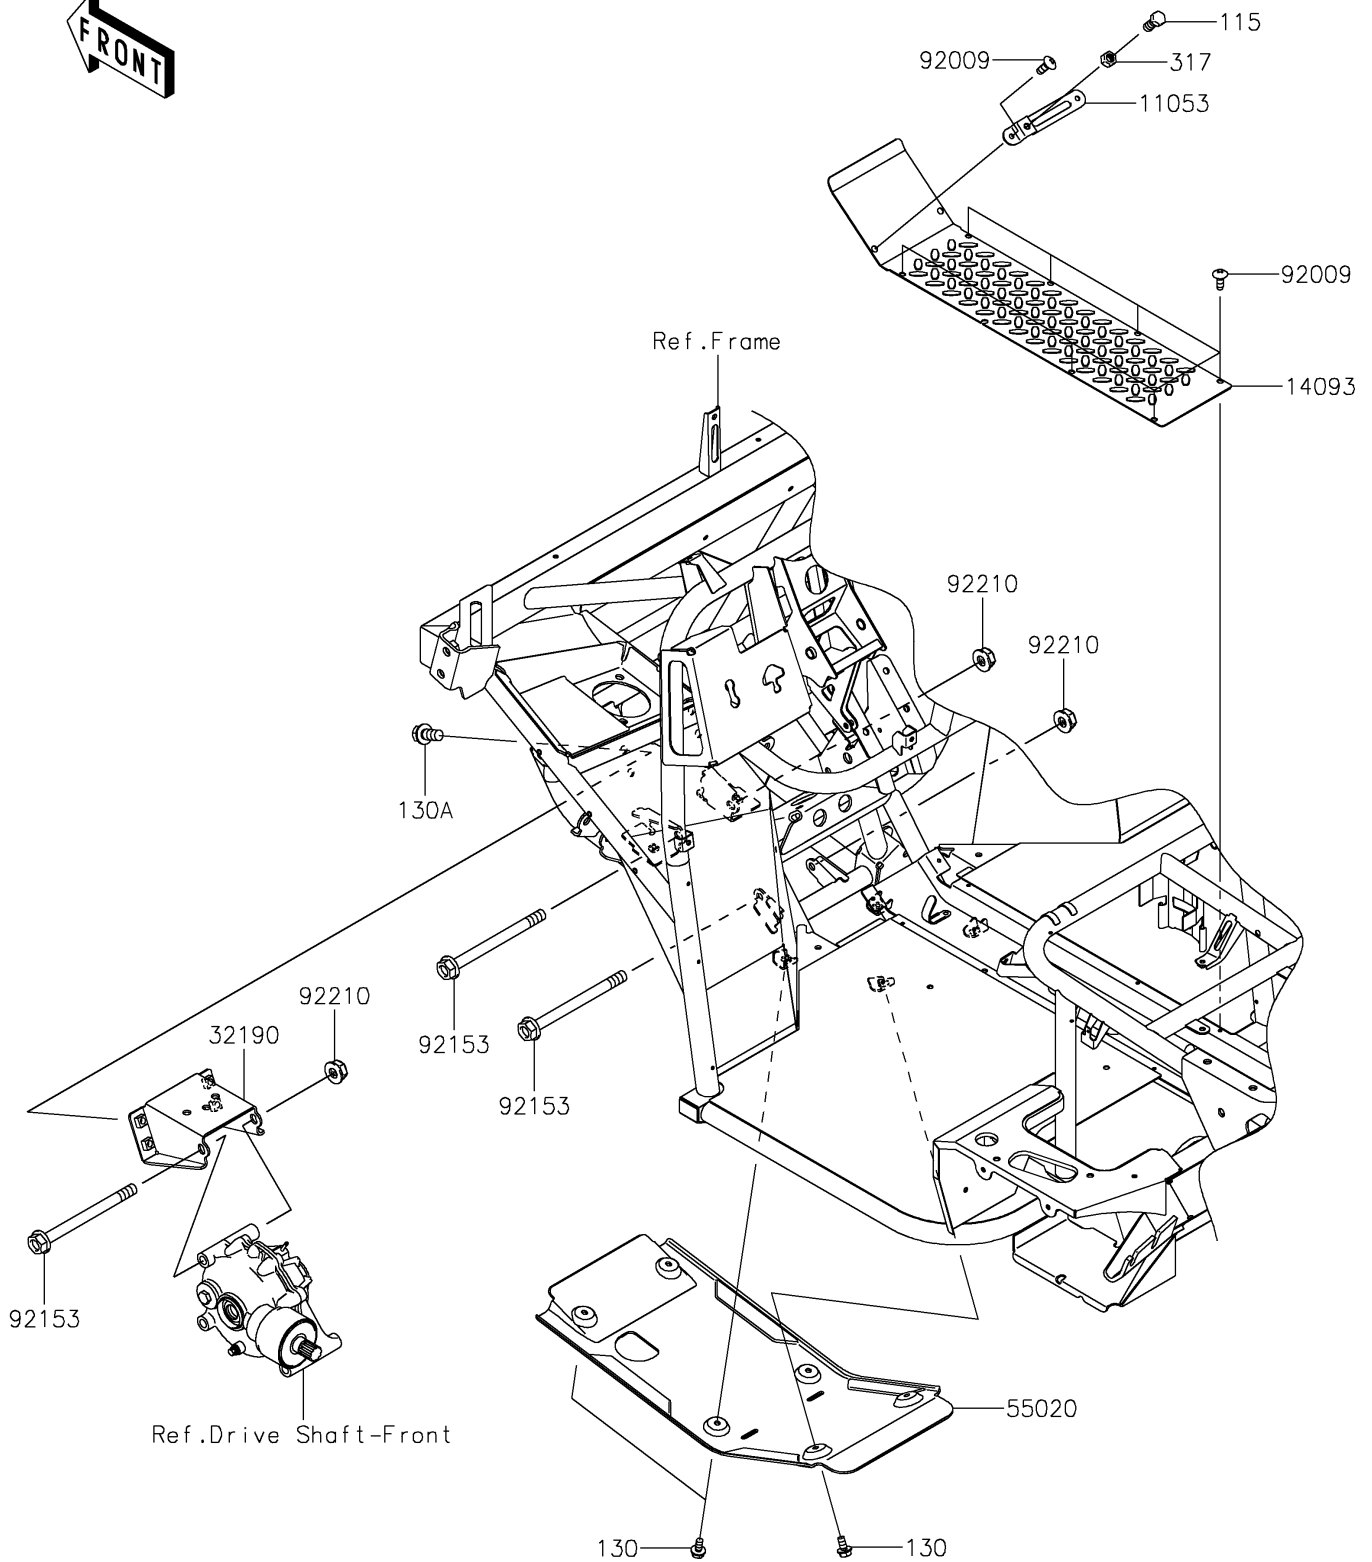

# 2018 MULE SX™ 4x4 XC SE PARTS DIAGRAM

Engine Mount

F2122

## 2018 MULE SX™ 4x4 XC SE PARTS LIST

### Engine Mount

ITEM NAME	PART NUMBER	QUANTITY
BRACKET,THROTTLE LEVER (Ref # 11053)	11053-1670	1
COVER,FLOOR,CNT (Ref # 14093)	14093-0469	1
BRACKET-ENGINE (Ref # 32190)	32190-0639	1
GUARD,FRONT DIFF (Ref # 55020)	55020-0165	1
SCREW,TAPPING,6X16 (Ref # 92009)	92009-1166	9
BOLT,FLANGED,10X120 (Ref # 92153)	92153-7502	3
NUT,LOCK,FLANGED,10MM (Ref # 92210)	92210-0276	3
BOLT-SMALL-UPSET,8X20 (Ref # 115)	115BA0820	1
BOLT-FLANGED,6X12 (Ref # 130)	130BA0612	6
BOLT-FLANGED,10X20 (Ref # 130A)	130BA1020	4
NUT-HEX-SMALL,8MM (Ref # 317)	317BA0800	1