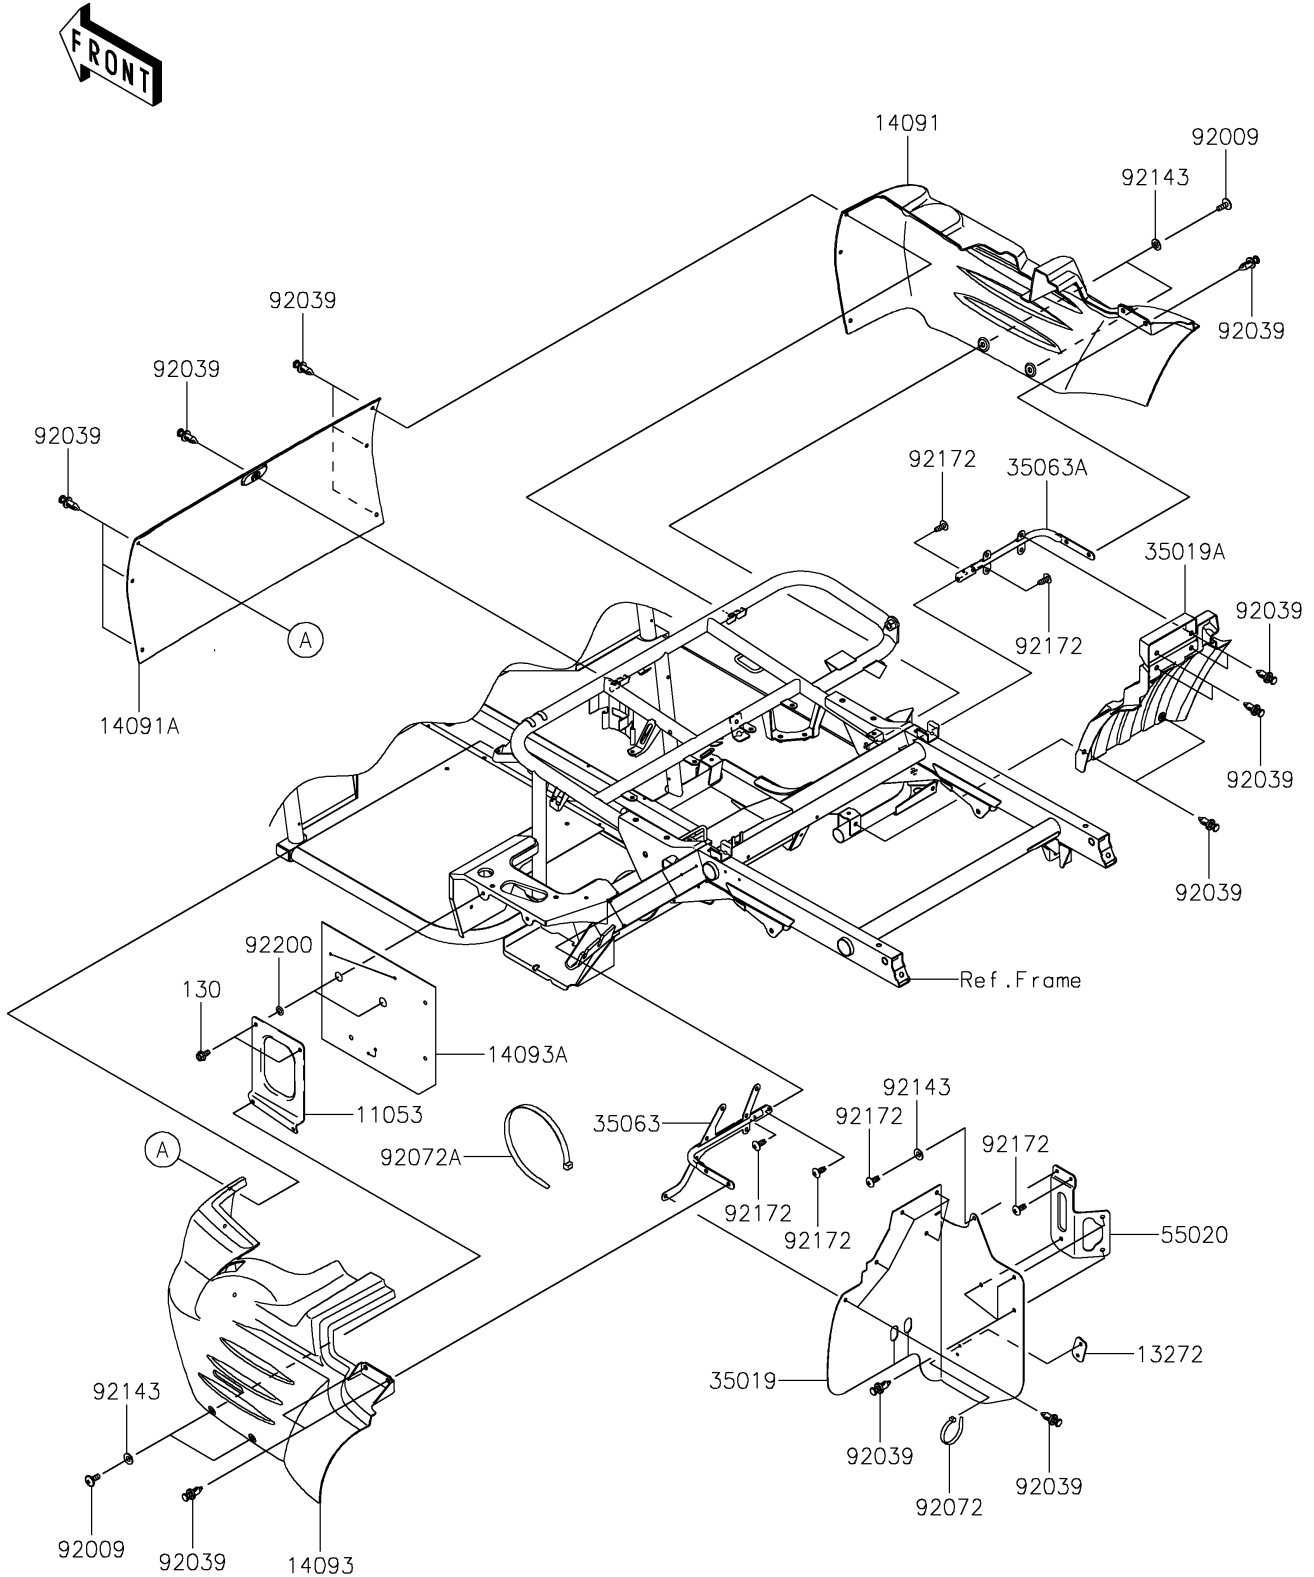

# 2017 MULE SX™ 4x4 XC SE PARTS DIAGRAM

## Frame Fittings(Rear)

F2131

## 2017 MULE SX™ 4x4 XC SE PARTS LIST

### Frame Fittings(Rear)

ITEM NAME	PART NUMBER	QUANTITY
BRACKET (Ref # 11053)	11053-0857	1
PLATE (Ref # 13272)	13272-7516	1
COVER,REAR SIDE,RH,F.BLACK (Ref # 14091)	14091-0224-6Z	1
COVER,UNDER SEAT,CNT,F.BLACK (Ref # 14091A)	14091-0341-6Z	1
COVER,REAR SIDE,LH,F.BLACK (Ref # 14093)	14093-0500-6Z	1
COVER,BATTERY (Ref # 14093A)	14093-0534	1
FLAP,SIDE COVER,LH (Ref # 35019)	35019-0610	1
FLAP,SIDE COVER,RH (Ref # 35019A)	35019-0612	1
STAY,LH (Ref # 35063)	35063-0784	1
STAY,RH (Ref # 35063A)	35063-1333	1
GUARD,COOLING FAN (Ref # 55020)	55020-7527	1
SCREW,6X16 (Ref # 92009)	92009-1621	4
RIVET (Ref # 92039)	92039-0776	25
BAND,L=188 (Ref # 92072)	92072-1239	1
BAND,L=368.3 (Ref # 92072A)	92072-3872	1
COLLAR (Ref # 92143)	92143-1087	5
SCREW,TAPPING,6X16 (Ref # 92172)	92172-0739	6
WASHER,7.04X12.5X0.6 (Ref # 92200)	92200-0234	2
BOLT-FLANGED,6X12 (Ref # 130)	130BA0612	2