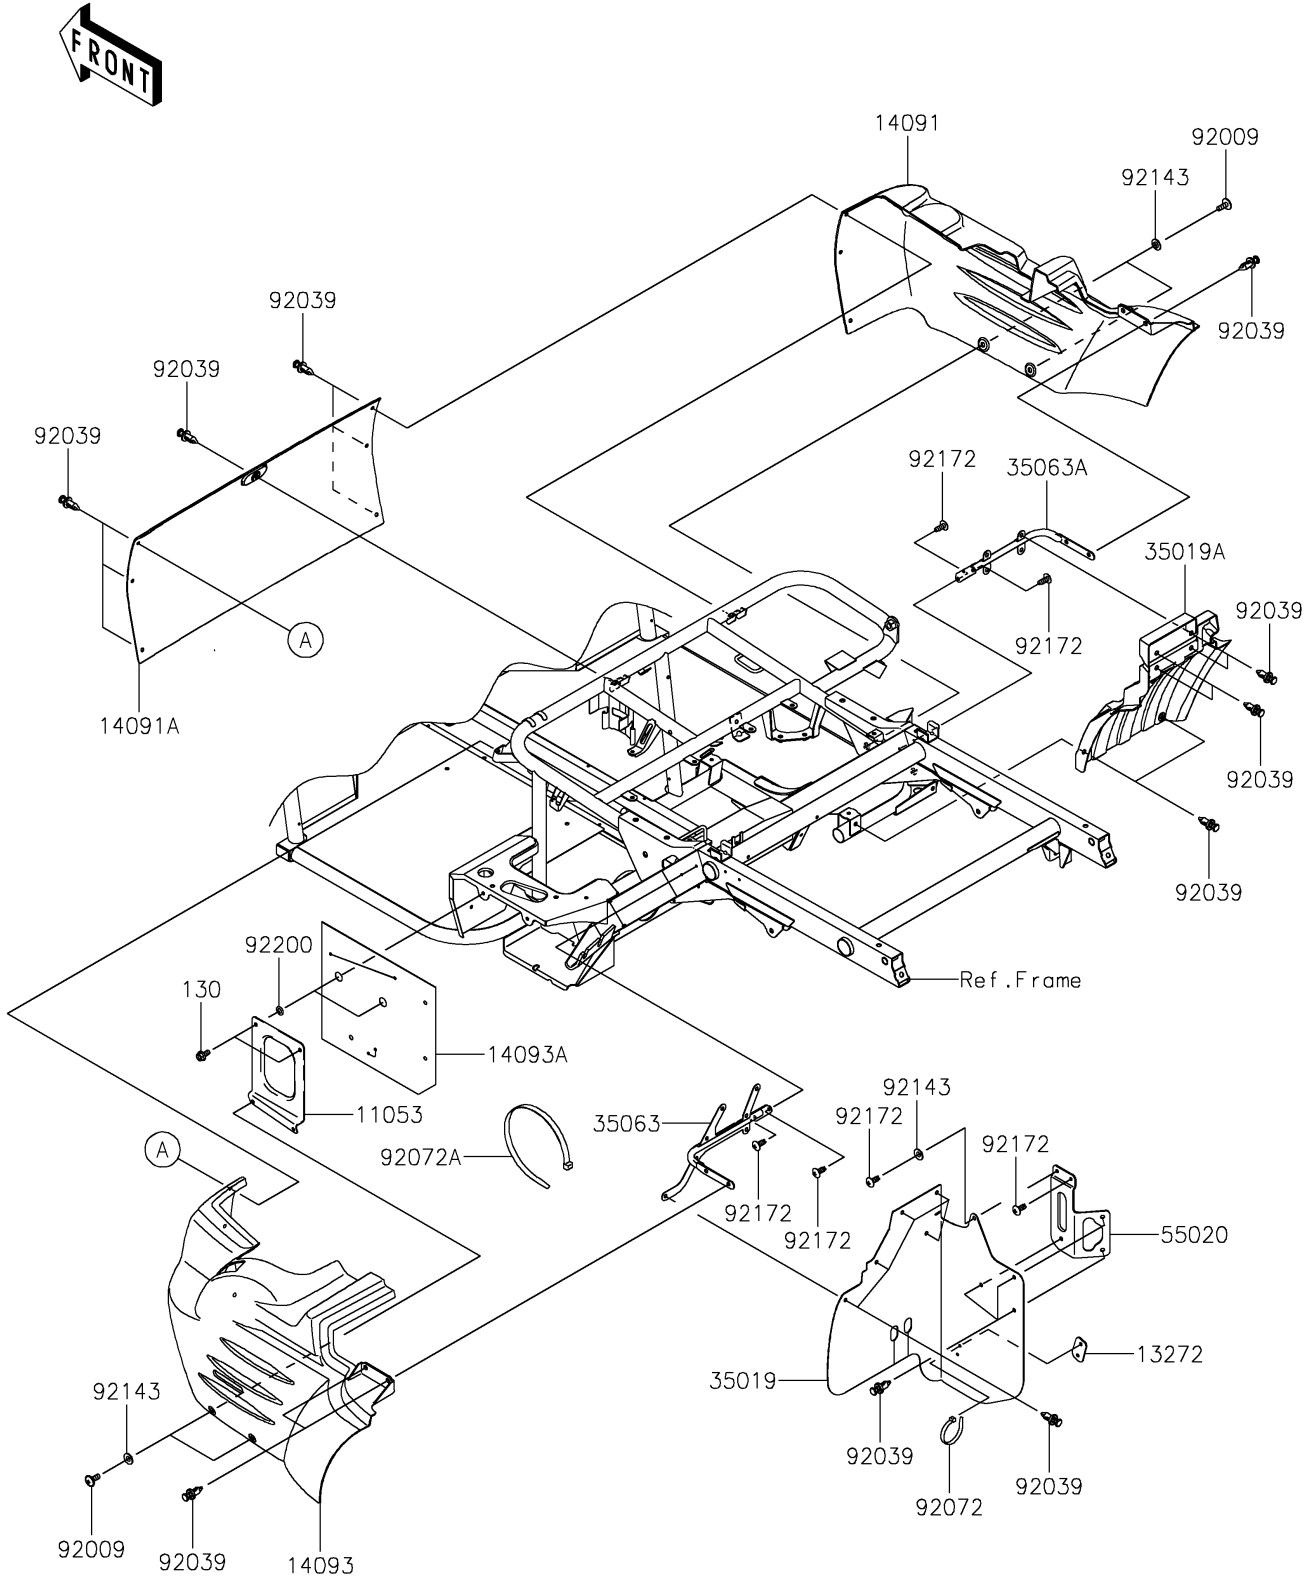

2018 MULE SX™ 4x4 XC SE PARTS DIAGRAM

Frame Fittings(Rear)

F2131

2018 MULE SX™ 4x4 XC SE PARTS LIST

Frame Fittings(Rear)

ITEM NAME	PART NUMBER	QUANTITY
BRACKET (Ref # 11053)	11053-0857	1
PLATE (Ref # 13272)	13272-7516	1
COVER,REAR SIDE,RH,F.BLACK (Ref # 14091)	14091-0224-6Z	1
COVER,UNDER SEAT,CNT,F.BLACK (Ref # 14091A)	14091-0341-6Z	1
COVER,REAR SIDE,LH,F.BLACK (Ref # 14093)	14093-0500-6Z	1
COVER,BATTERY (Ref # 14093A)	14093-0534	1
FLAP,SIDE COVER,LH (Ref # 35019)	35019-0610	1
FLAP,SIDE COVER,RH (Ref # 35019A)	35019-0612	1
STAY,LH (Ref # 35063)	35063-0784	1
STAY,RH (Ref # 35063A)	35063-1333	1
GUARD,COOLING FAN (Ref # 55020)	55020-7527	1
SCREW,6X16 (Ref # 92009)	92009-1621	4
RIVET (Ref # 92039)	92039-0776	25
BAND,L=188 (Ref # 92072)	92072-1239	1
BAND,L=368.3 (Ref # 92072A)	92072-3872	1
COLLAR (Ref # 92143)	92143-1087	5
SCREW,TAPPING,6X16 (Ref # 92172)	92172-0739	6
WASHER,7.04X12.5X0.6 (Ref # 92200)	92200-0234	2
BOLT-FLANGED,6X12 (Ref # 130)	130BA0612	2