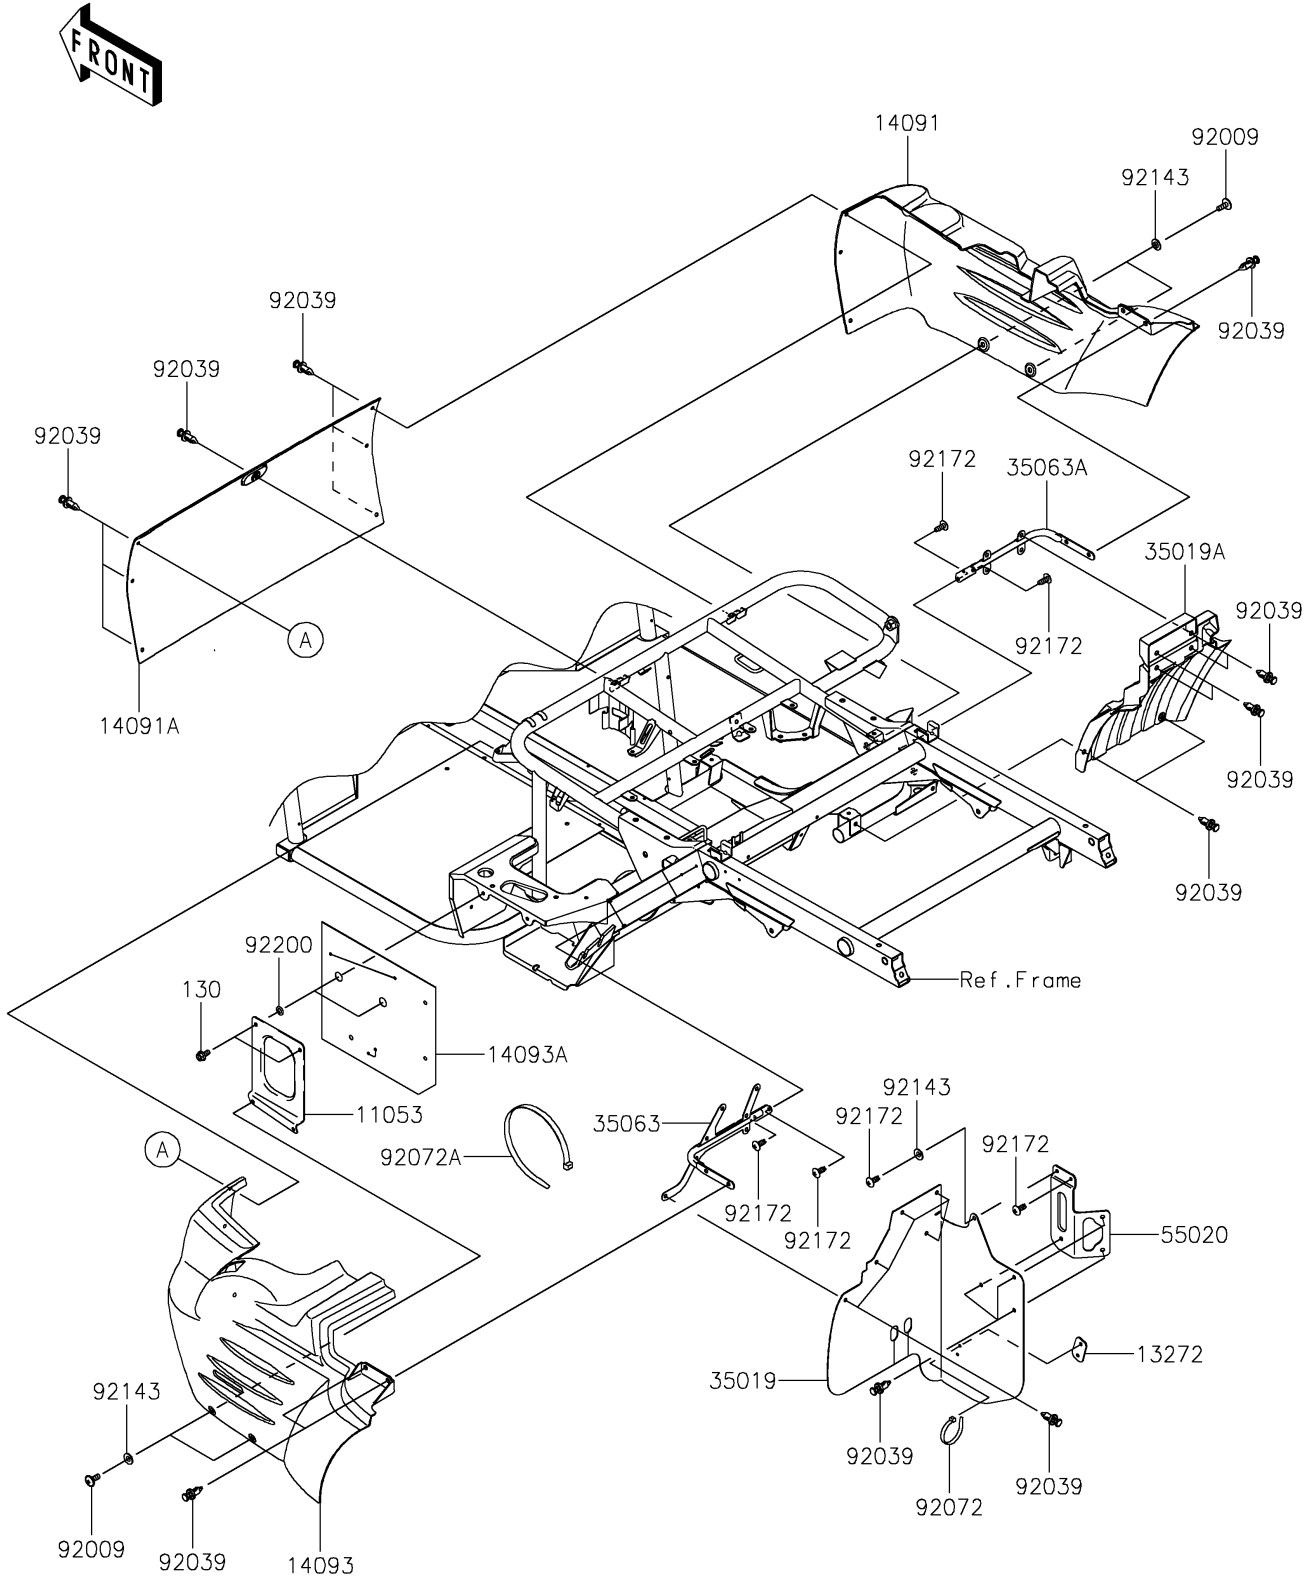

2019 MULE SX™ 4x4 XC SE PARTS DIAGRAM

Frame Fittings(Rear)

F2131

2019 MULE SX™ 4x4 XC SE PARTS LIST

Frame Fittings(Rear)

ITEM NAME	PART NUMBER	QUANTITY
BRACKET (Ref # 11053)	11053-0857	1
PLATE (Ref # 13272)	13272-7516	1
COVER,REAR SIDE,RH,F.BLACK (Ref # 14091)	14091-0224-6Z	1
COVER,UNDER SEAT,CNT,F.BLACK (Ref # 14091A)	14091-0341-6Z	1
COVER,REAR SIDE,LH,F.BLACK (Ref # 14093)	14093-0500-6Z	1
COVER,BATTERY (Ref # 14093A)	14093-0534	1
FLAP,SIDE COVER,LH (Ref # 35019)	35019-0610	1
FLAP,SIDE COVER,RH (Ref # 35019A)	35019-0612	1
STAY,LH (Ref # 35063)	35063-0784	1
STAY,RH (Ref # 35063A)	35063-1333	1
GUARD,COOLING FAN (Ref # 55020)	55020-7527	1
SCREW,6X16 (Ref # 92009)	92009-1621	4
RIVET (Ref # 92039)	92039-0776	25
BAND,L=188 (Ref # 92072)	92072-1239	1
BAND,L=368.3 (Ref # 92072A)	92072-3872	1
COLLAR (Ref # 92143)	92143-1087	5
SCREW,TAPPING,6X16 (Ref # 92172)	92172-0739	6
WASHER,7.04X12.5X0.6 (Ref # 92200)	92200-0234	2
BOLT-FLANGED,6X12 (Ref # 130)	130BA0612	2