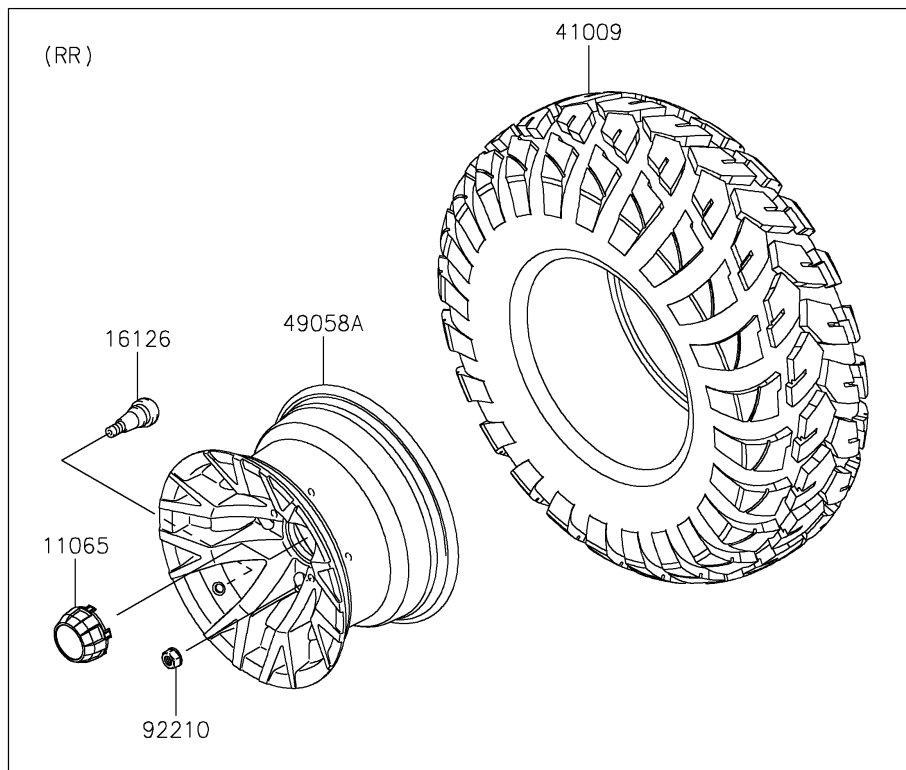

2018 MULE SX™ 4x4 XC SE PARTS DIAGRAM

Wheels/Tires

F2210

2018 MULE SX™ 4x4 XC SE PARTS LIST

Wheels/Tires

ITEM NAME	PART NUMBER	QUANTITY
CAP,WHEEL,F.BLACK (Ref # 11065)	11065-0893-6Z	4
VALVE (Ref # 16126)	16126-4001	4
TIRE,26X9.00R12 4PR,FRONTIER (Ref # 41009)	41009-0696	4
WHEEL,FR,12X7.5AT,BLACK (Ref # 49058)	49058-0635-31D	2
WHEEL,RR,12X7.5AT,BLACK (Ref # 49058A)	49058-0636-31D	2
NUT,LOCK,10MM (Ref # 92210)	92210-1204	16