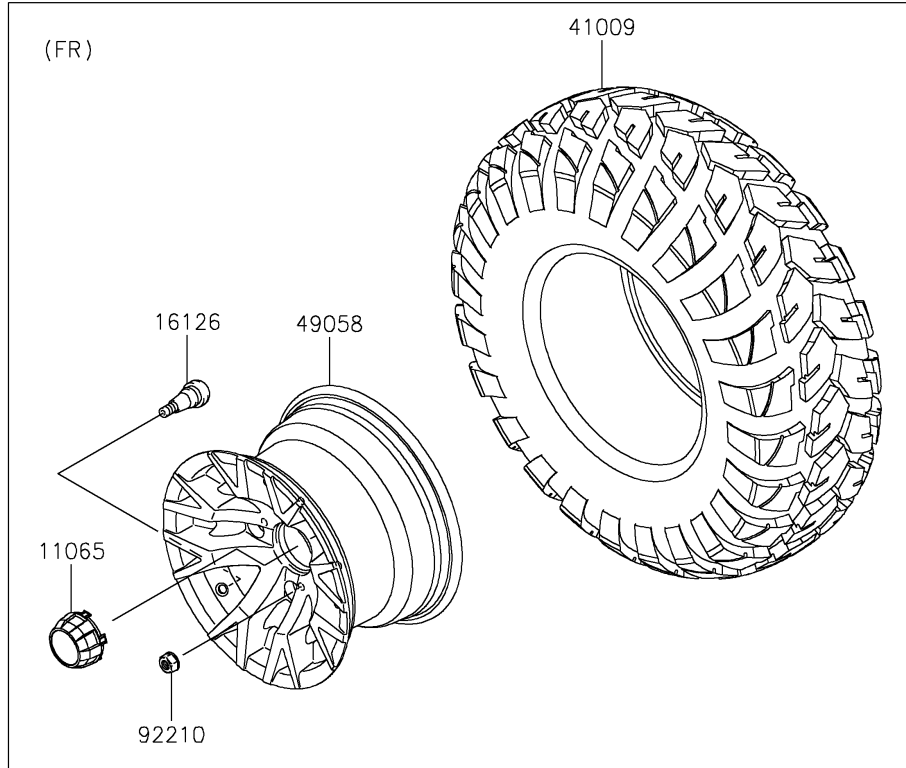

2018 MULE SX™ 4x4 XC SE PARTS DIAGRAM

Wheels/Tires

F2210

2018 MULE SX™ 4x4 XC SE PARTS LIST

Wheels/Tires

ITEM NAME	PART NUMBER	QUANTITY
CAP,WHEEL,F.BLACK (Ref # 11065)	11065-0893-6Z	4
VALVE (Ref # 16126)	16126-4001	4
TIRE,26X9.00R12 4PR,FRONTIER (Ref # 41009)	41009-0696	4
WHEEL,FR,12X7.5AT,BLACK (Ref # 49058)	49058-0635-31D	2
WHEEL,RR,12X7.5AT,BLACK (Ref # 49058A)	49058-0636-31D	2
NUT,LOCK,10MM (Ref # 92210)	92210-1204	16