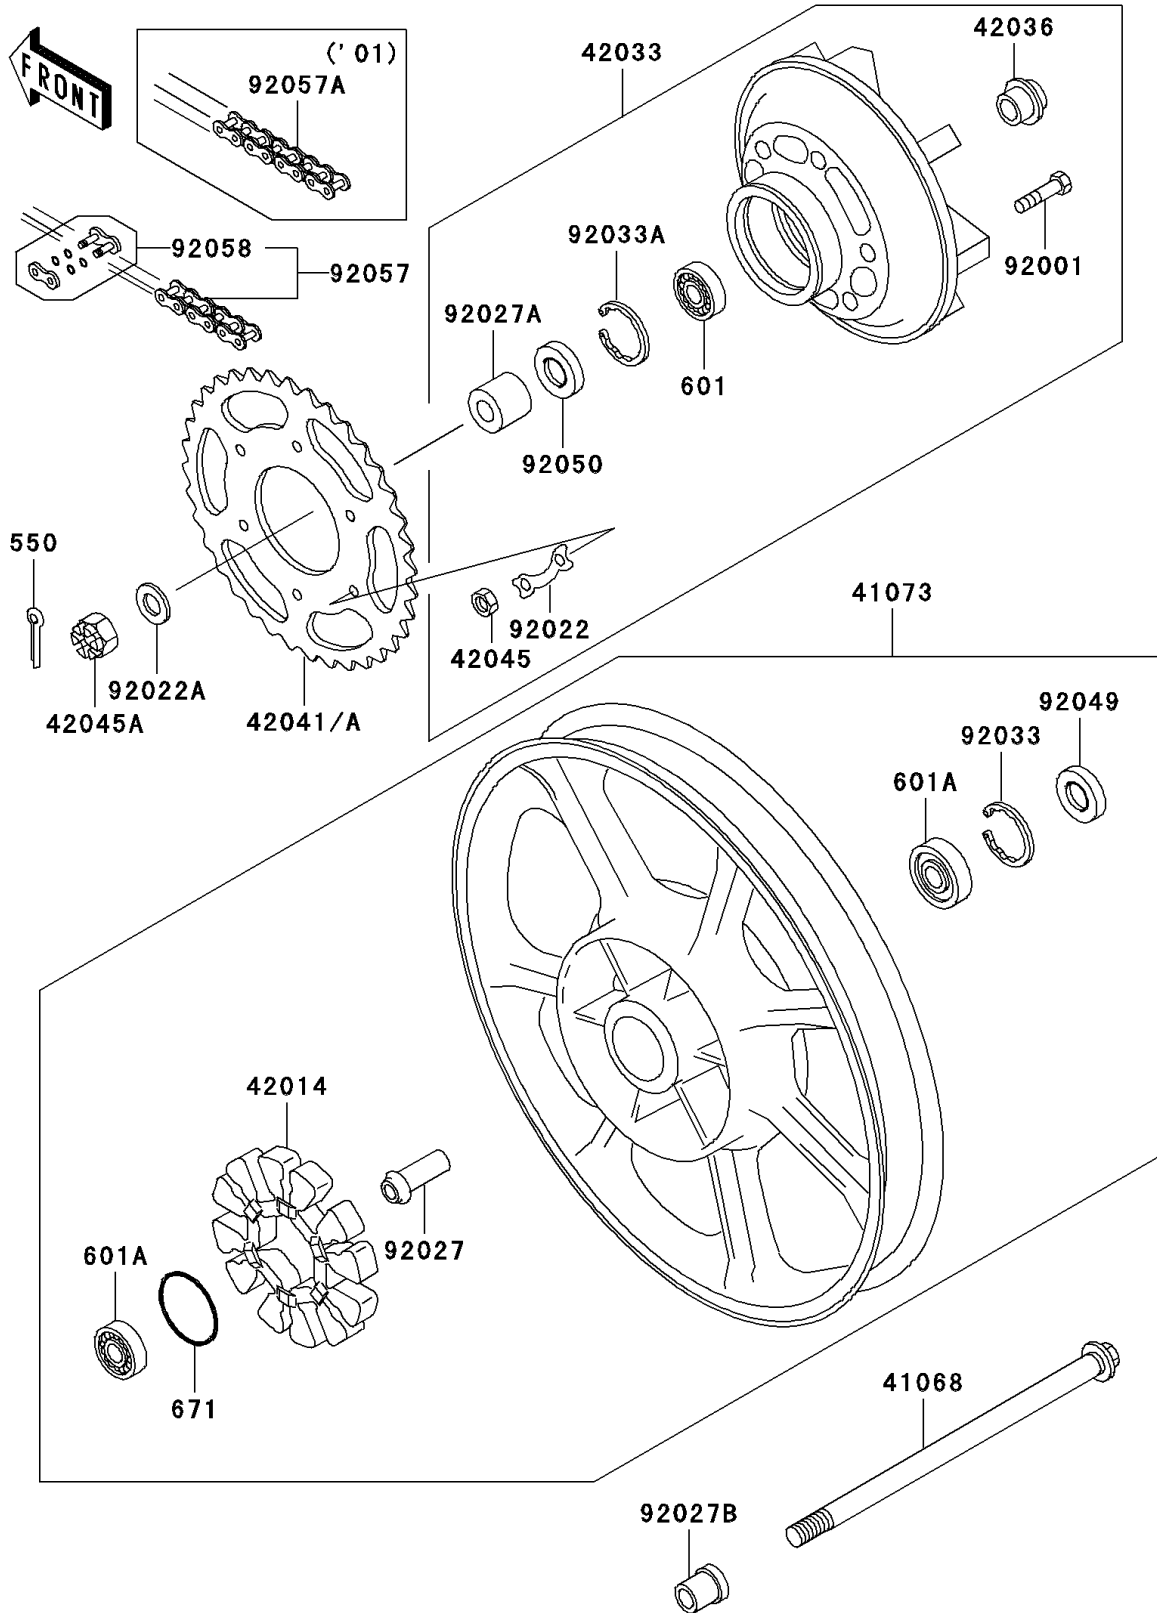

2001 Police 1000 PARTS DIAGRAM

Rear Wheel/Chain

F2240

2001 Police 1000 PARTS LIST

Rear Wheel/Chain

ITEM NAME	PART NUMBER	QUANTITY
PIN-COTTER,4.0X35 (Ref # 550)	550D4035	1
BEARING-BALL,#6206G2 (Ref # 601)	601B6206G	1
BEARING-BALL,#6304UUC3 (Ref # 601A)	601B6304UU	2
O RING,65MM (Ref # 671)	671B2565	1
AXLE,RR,L=300 (Ref # 41068)	41068-1087	1
WHEEL-ASSY,RR,P.C.GRAY (Ref # 41073)	41073-1551-DH	1
DAMPER,RR HUB SHOCK,"1000" (Ref # 42014)	42014-033	1
COUPLING-ASSY,RR HUB (Ref # 42033)	42033-1024	1
SLEEVE,L=33 (Ref # 42036)	42036-1039	1
SPROCKET-HUB,41T (Ref # 42041)	42041-1058	1
NUT,10MM (Ref # 42045)	42045-005	6
NUT,CASTLE,18MM (Ref # 42045A)	42045-018	1
BOLT,10X41 (Ref # 92001)	92001-161	6
WASHER,LOCK (Ref # 92022)	92022-1212	3
WASHER,20.3X34X4.5 (Ref # 92022A)	92022-248	1
COLLAR,L=89.5 (Ref # 92027)	92027-1286	1
COLLAR,20X40X16.5 (Ref # 92027A)	92027-1287	1
COLLAR,L=31 (Ref # 92027B)	92027-1288	1
RING-SNAP,52MM (Ref # 92033)	92033-1043	1
RING-SNAP,62MM (Ref # 92033A)	92033-1044	1
SEAL-OIL,28X52X5 (Ref # 92049)	92049-1061	1
SEAL-OIL,AJN40627 (Ref # 92050)	92050-027	1
CHAIN,DRIVE,EK630SZDOX98L (Ref # 92057A)	92057-1492	1