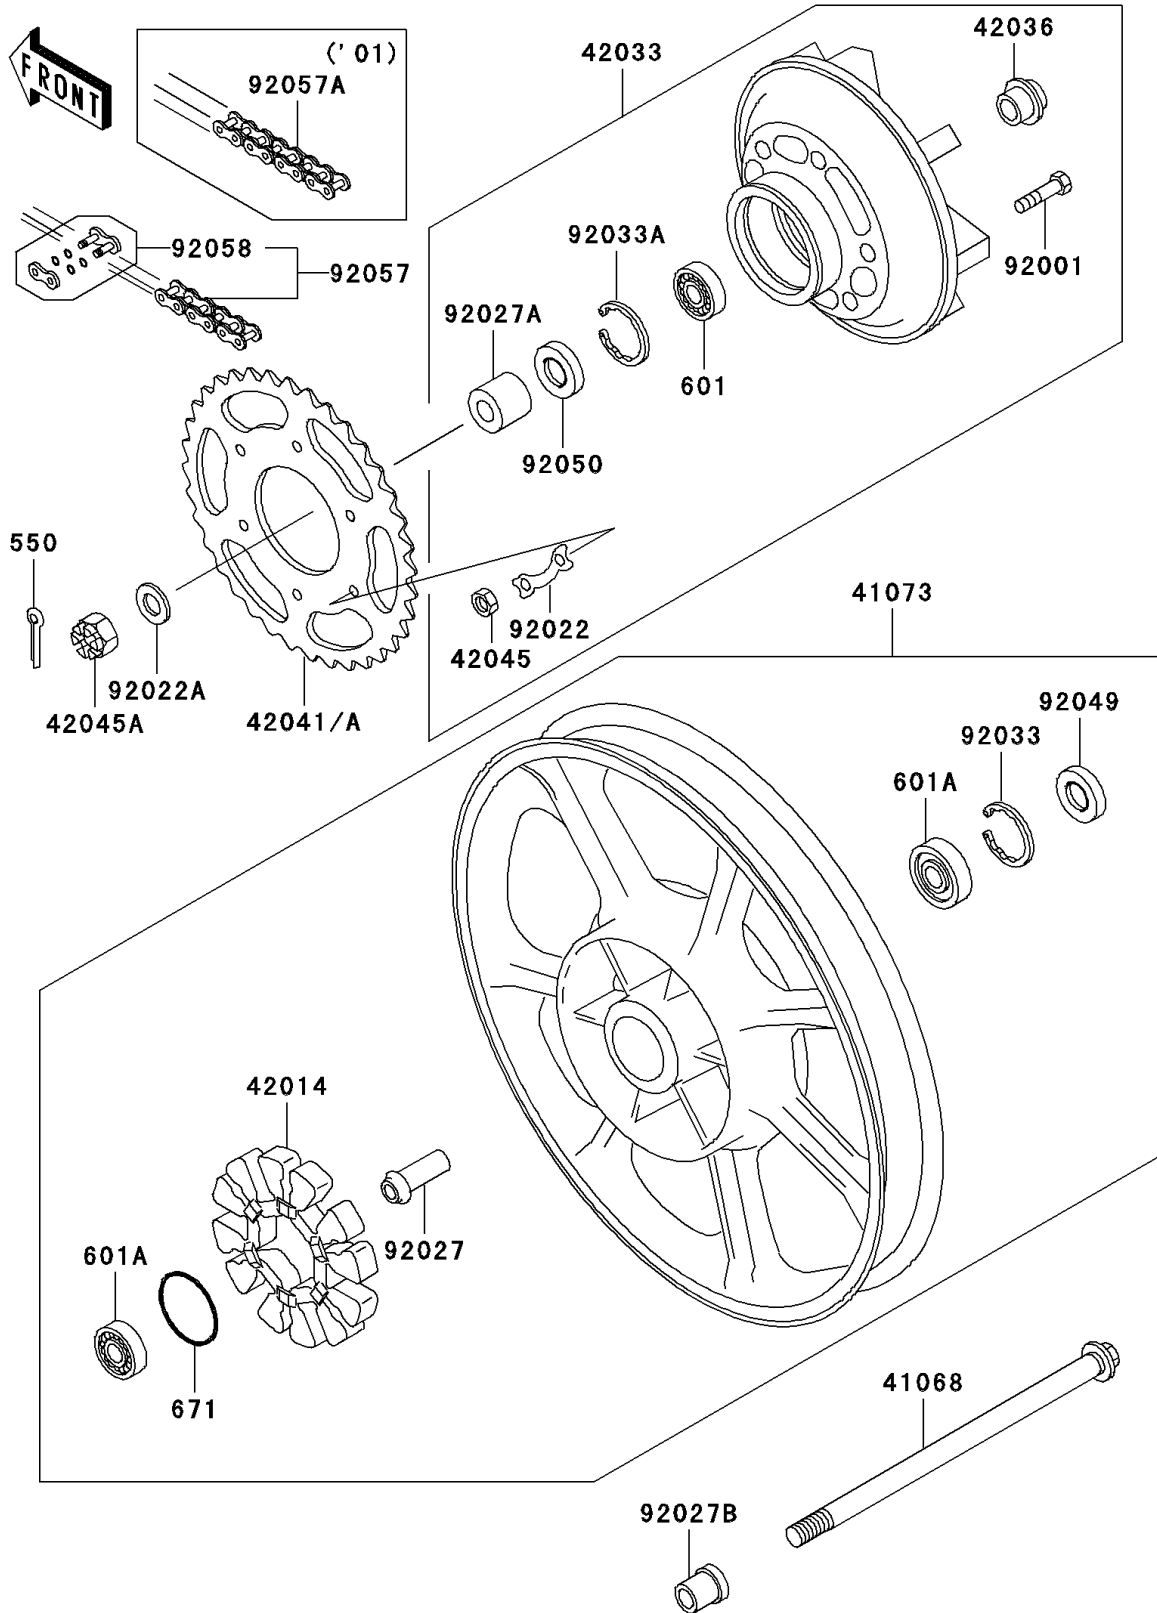

2005 Police 1000 PARTS DIAGRAM

Rear Wheel/Chain

F2240

2005 Police 1000 PARTS LIST

Rear Wheel/Chain

ITEM NAME	PART NUMBER	QUANTITY
PIN-COTTER,4.0X35 (Ref # 550)	550D4035	1
BEARING-BALL,#6206G2 (Ref # 601)	601B6206G	1
BEARING-BALL,#6304UUC3 (Ref # 601A)	601B6304UU	2
O RING,65MM (Ref # 671)	671B2565	1
AXLE,RR,L=300 (Ref # 41068)	41068-1087	1
WHEEL-ASSY,RR,P.C.GRAY (Ref # 41073)	41073-1551-DH	1
DAMPER,RR HUB SHOCK,"1000" (Ref # 42014)	42014-033	1
COUPLING-ASSY,RR HUB (Ref # 42033)	42033-1024	1
SLEEVE,L=33 (Ref # 42036)	42036-1039	1
SPROCKET-HUB,46T (Ref # 42041A)	42041-1355	1
NUT,10MM (Ref # 42045)	42045-005	6
NUT,CASTLE,18MM (Ref # 42045A)	42045-018	1
BOLT,10X41 (Ref # 92001)	92001-161	6
WASHER,LOCK (Ref # 92022)	92022-1212	3
WASHER,20.3X34X4.5 (Ref # 92022A)	92022-248	1
COLLAR,L=89.5 (Ref # 92027)	92027-1286	1
COLLAR,20X40X16.5 (Ref # 92027A)	92027-1287	1
COLLAR,L=31 (Ref # 92027B)	92027-1288	1
RING-SNAP,52MM (Ref # 92033)	92033-1043	1
RING-SNAP,62MM (Ref # 92033A)	92033-1044	1
SEAL-OIL,28X52X5 (Ref # 92049)	92049-1061	1
SEAL-OIL,AJN40627 (Ref # 92050)	92050-027	1
CHAIN,DRIVE,EK50ZVX2X116L (Ref # 92057)	92057-0052	1
JOINT-CHAIN,DRIVE (Ref # 92058)	92058-1104	1