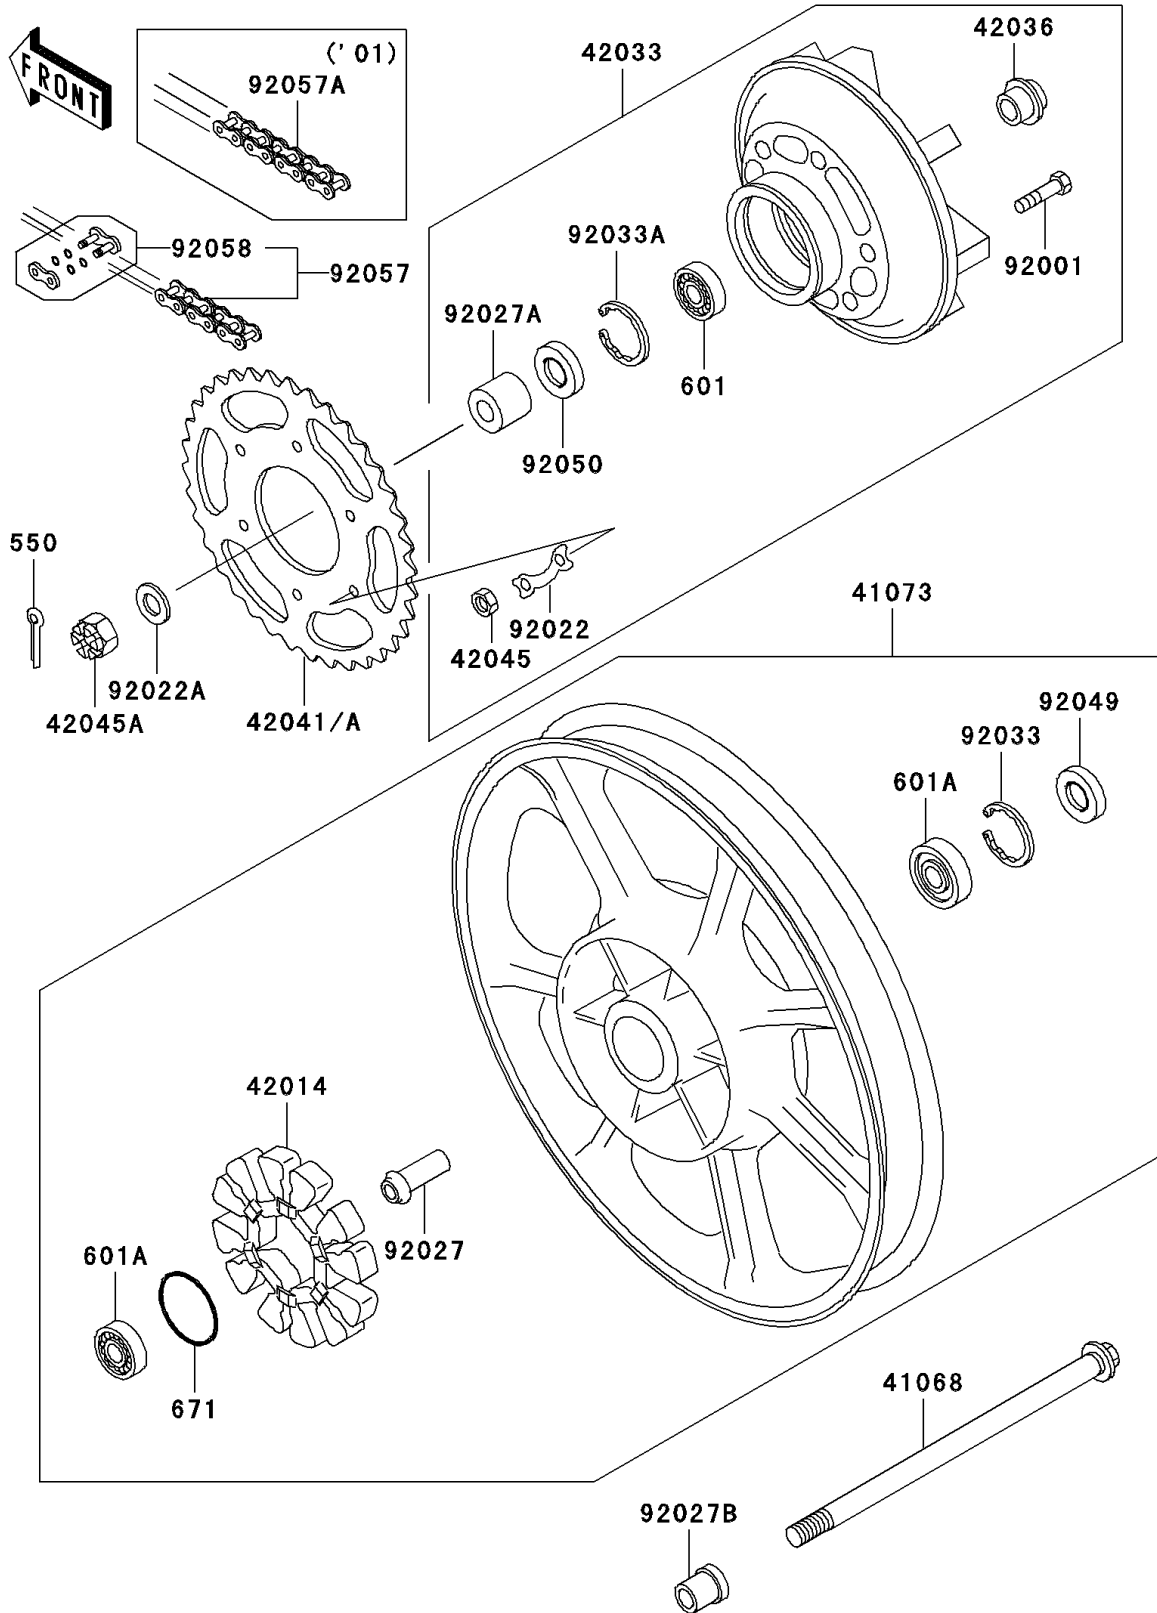

# 2005 Police 1000 PARTS DIAGRAM

Rear Wheel/Chain

F2240

## 2005 Police 1000 PARTS LIST

### Rear Wheel/Chain

ITEM NAME	PART NUMBER	QUANTITY
PIN-COTTER,4.0X35 (Ref # 550)	550D4035	1
BEARING-BALL,#6206G2 (Ref # 601)	601B6206G	1
BEARING-BALL,#6304UUC3 (Ref # 601A)	601B6304UU	2
O RING,65MM (Ref # 671)	671B2565	1
AXLE,RR,L=300 (Ref # 41068)	41068-1087	1
WHEEL-ASSY,RR,P.C.GRAY (Ref # 41073)	41073-1551-DH	1
DAMPER,RR HUB SHOCK,"1000" (Ref # 42014)	42014-033	1
COUPLING-ASSY,RR HUB (Ref # 42033)	42033-1024	1
SLEEVE,L=33 (Ref # 42036)	42036-1039	1
SPROCKET-HUB,46T (Ref # 42041A)	42041-1355	1
NUT,10MM (Ref # 42045)	42045-005	6
NUT,CASTLE,18MM (Ref # 42045A)	42045-018	1
BOLT,10X41 (Ref # 92001)	92001-161	6
WASHER,LOCK (Ref # 92022)	92022-1212	3
WASHER,20.3X34X4.5 (Ref # 92022A)	92022-248	1
COLLAR,L=89.5 (Ref # 92027)	92027-1286	1
COLLAR,20X40X16.5 (Ref # 92027A)	92027-1287	1
COLLAR,L=31 (Ref # 92027B)	92027-1288	1
RING-SNAP,52MM (Ref # 92033)	92033-1043	1
RING-SNAP,62MM (Ref # 92033A)	92033-1044	1
SEAL-OIL,28X52X5 (Ref # 92049)	92049-1061	1
SEAL-OIL,AJN40627 (Ref # 92050)	92050-027	1
CHAIN,DRIVE,EK50ZVX2X116L (Ref # 92057)	92057-0052	1
JOINT-CHAIN,DRIVE (Ref # 92058)	92058-1104	1