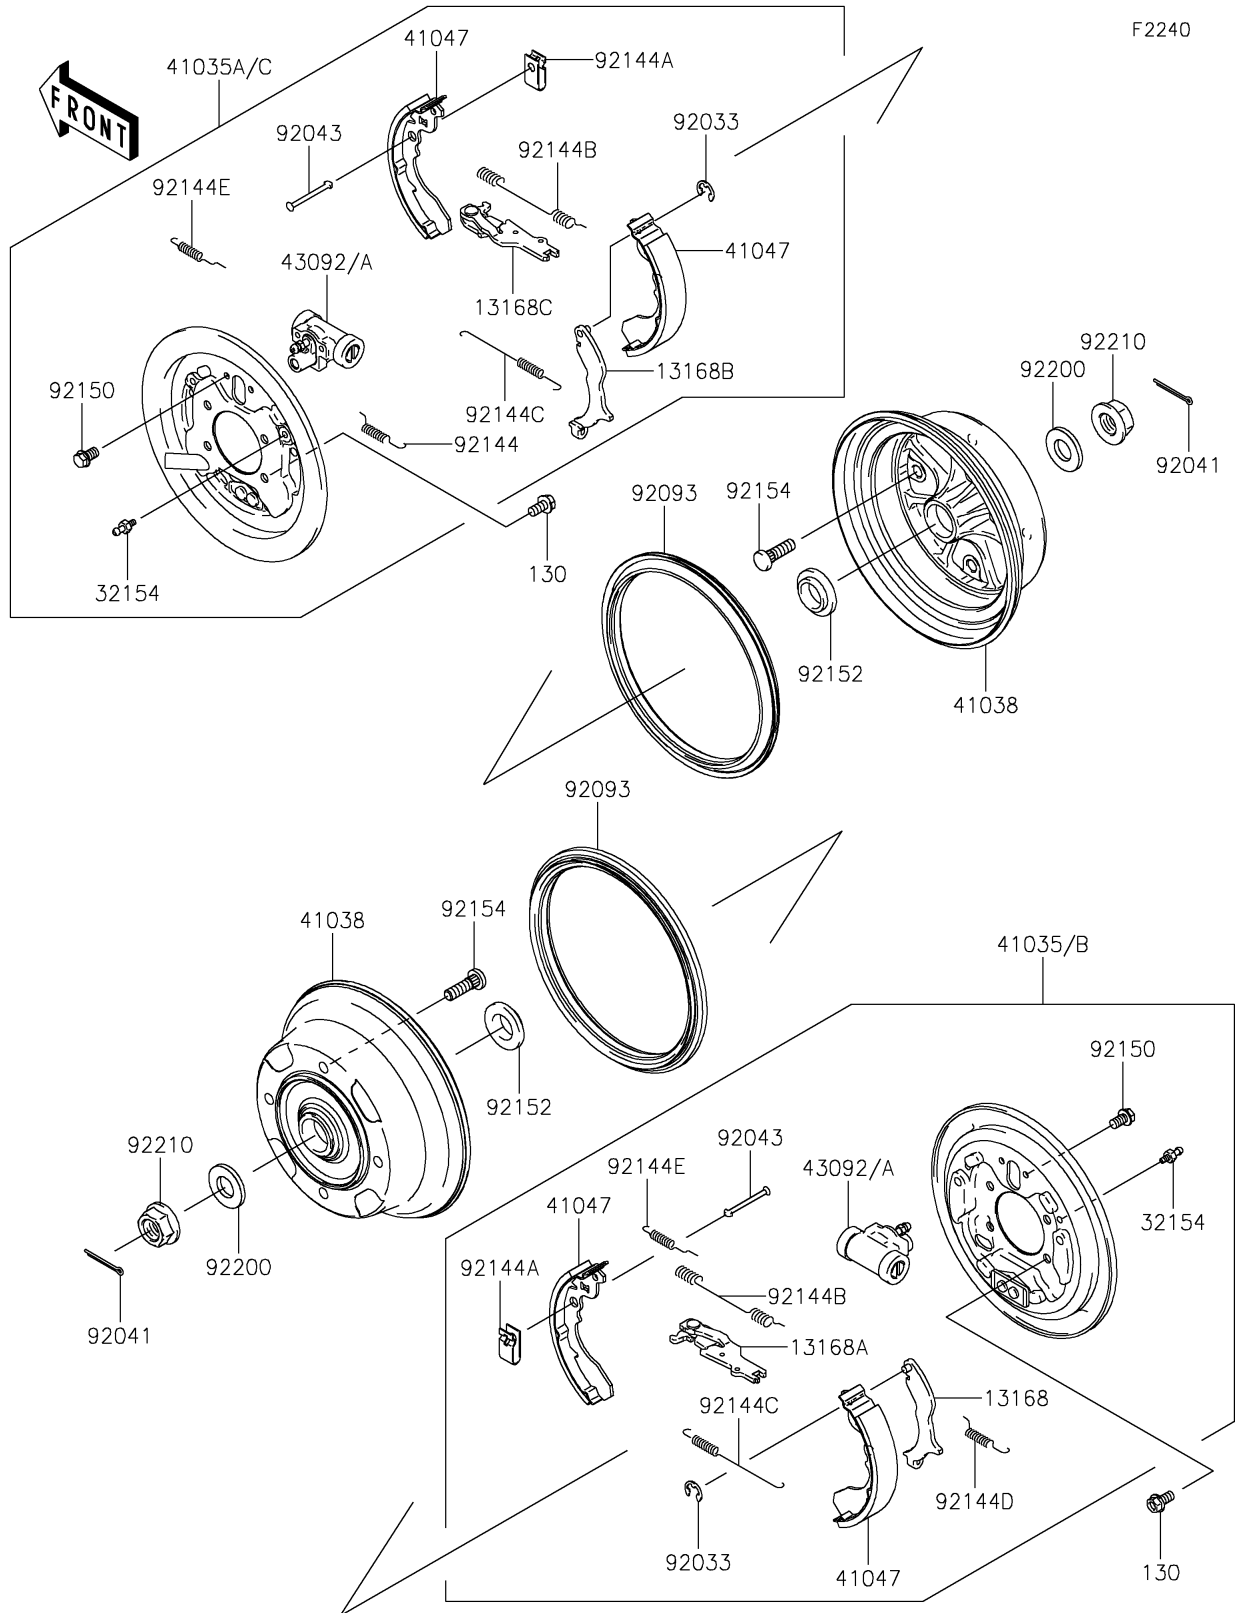

2017 Mule SX 4X4 XC SE PARTS DIAGRAM

Rear Hubs/Brakes

2017 Mule SX 4X4 XC SE PARTS LIST

Rear Hubs/Brakes

ITEM NAME	PART NUMBER	QUANTITY
LEVER,BRAKE,LH (Ref # 13168)	13168-0065	1
LEVER,BRAKE,LH (Ref # 13168A)	13168-0066	1
LEVER,BRAKE,RH (Ref # 13168B)	13168-0067	1
LEVER,BRAKE,RH (Ref # 13168C)	13168-0068	1
PIPE (Ref # 32154)	32154-0335	2
PANEL-ASSY-BRAKE,RR,LH (Ref # 41035B)	41035-7511	1
PANEL-ASSY-BRAKE,RR,RH (Ref # 41035C)	41035-7512	1
DRUM,REAR BRAKE (Ref # 41038)	41038-0018	2
SHOE-ASSY-BRAKE,RR (Ref # 41047)	41047-7501	4
CYLINDER,BRAKE (Ref # 43092)	43092-0002	2
RING-SNAP (Ref # 92033)	92033-1279	2
COTTER,4.0X35 (Ref # 92041)	92041-1053	2
PIN,SHOE HOLD (Ref # 92043)	92043-1460	4
SEAL,BS184.8X13.5-1 (Ref # 92093)	92093-0031	2
SPRING,RH (Ref # 92144)	92144-1608	1
SPRING,SHOE HOLD (Ref # 92144A)	92144-1609	4
SPRING,RETURN,UPP (Ref # 92144B)	92144-1612	2
SPRING,RETURN,LWR (Ref # 92144C)	92144-1613	2
SPRING,LH (Ref # 92144D)	92144-1614	1
SPRING (Ref # 92144E)	92144-1615	2
BOLT,FLANGED,6X10 (Ref # 92150)	92150-1664	4
COLLAR (Ref # 92152)	92152-0284	2
BOLT,10X34.6 (Ref # 92154)	92154-1482	8
WASHER,20.5X41.0X4.5 (Ref # 92200)	92200-1795	2
NUT,FLANGED,20MM (Ref # 92210)	92210-2093	2
BOLT-FLANGED,8X16 (Ref # 130)	130CA0816	8