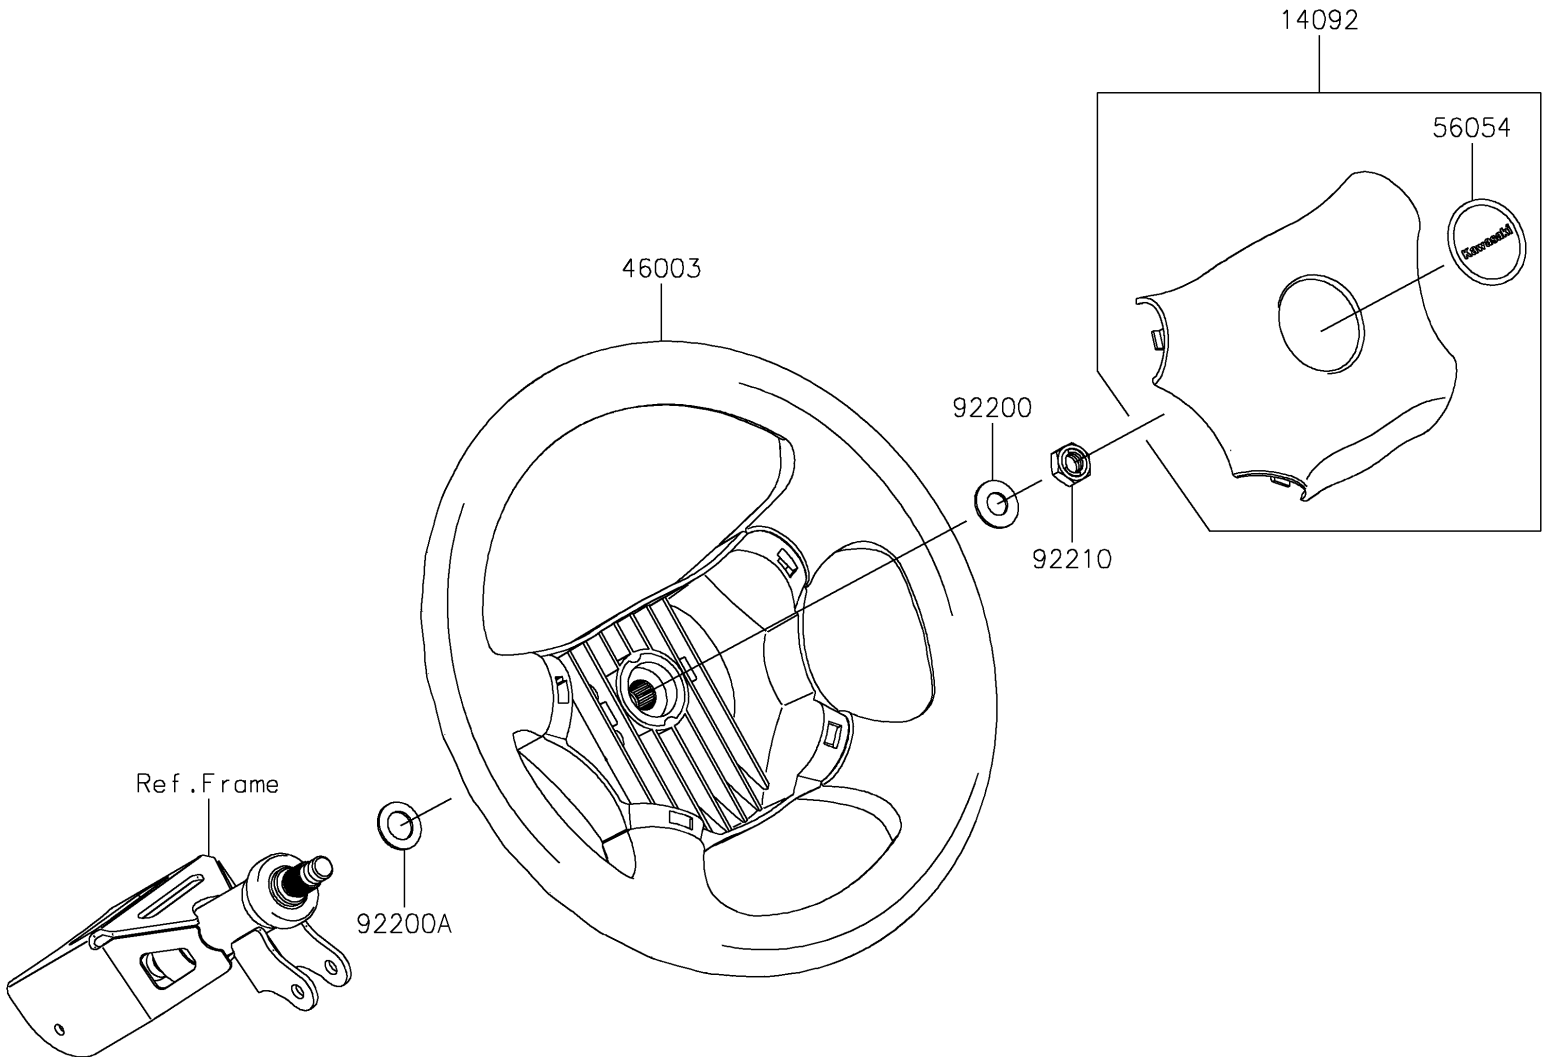

2018 MULE SX™ 4x4 XC SE PARTS DIAGRAM

Steering Wheel

F2311

2018 MULE SX™ 4x4 XC SE PARTS LIST

Steering Wheel

ITEM NAME	PART NUMBER	QUANTITY
COVER,HORN SWITCH (Ref # 14092)	14092-1029	1
HANDLE (Ref # 46003)	46003-0595	1
MARK,CENTER LOGO,KAWASAKI (Ref # 56054)	56054-1188	1
WASHER,12.1X25X1.6 (Ref # 92200)	92200-0455	1
WASHER,15X25X1.6 (Ref # 92200A)	92200-0460	1
NUT,LOCK,12MM (Ref # 92210)	92210-1249	1