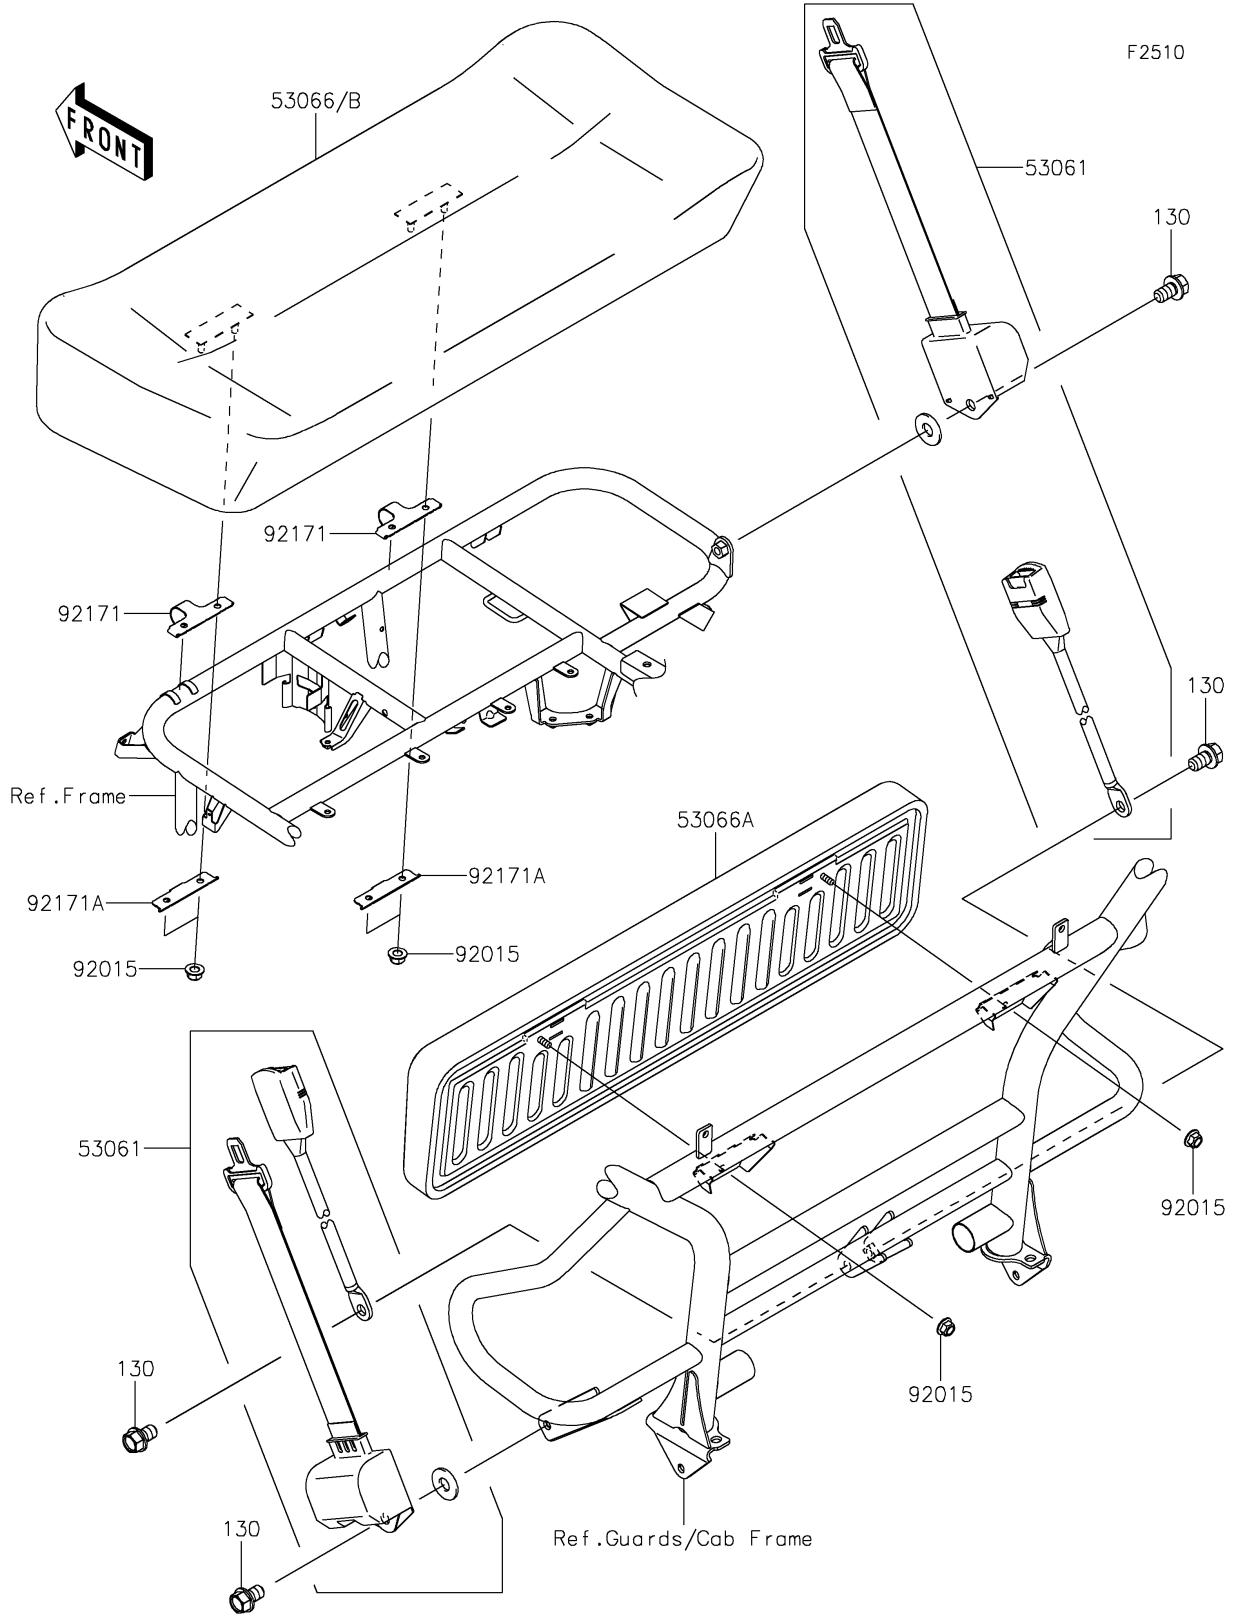

2017 MULE SX™ 4x4 XC SE PARTS DIAGRAM

Seat

2017 MULE SX™ 4x4 XC SE PARTS LIST

Seat

ITEM NAME	PART NUMBER	QUANTITY
BELT-SEAT (Ref # 53061)	53061-0050	2
SEAT-ASSY,CUSHION,BLACK (Ref # 53066)	53066-0269-MA	1
SEAT-ASSY,BACK,BLACK (Ref # 53066A)	53066-0270-MA	1
NUT,FLANGED,LOCK,8MM (Ref # 92015)	92015-1668	6
CLAMP (Ref # 92171)	92171-0441	2
CLAMP (Ref # 92171A)	92171-0442	2
BOLT-FLANGED,12X20 (Ref # 130)	130BA1220	4