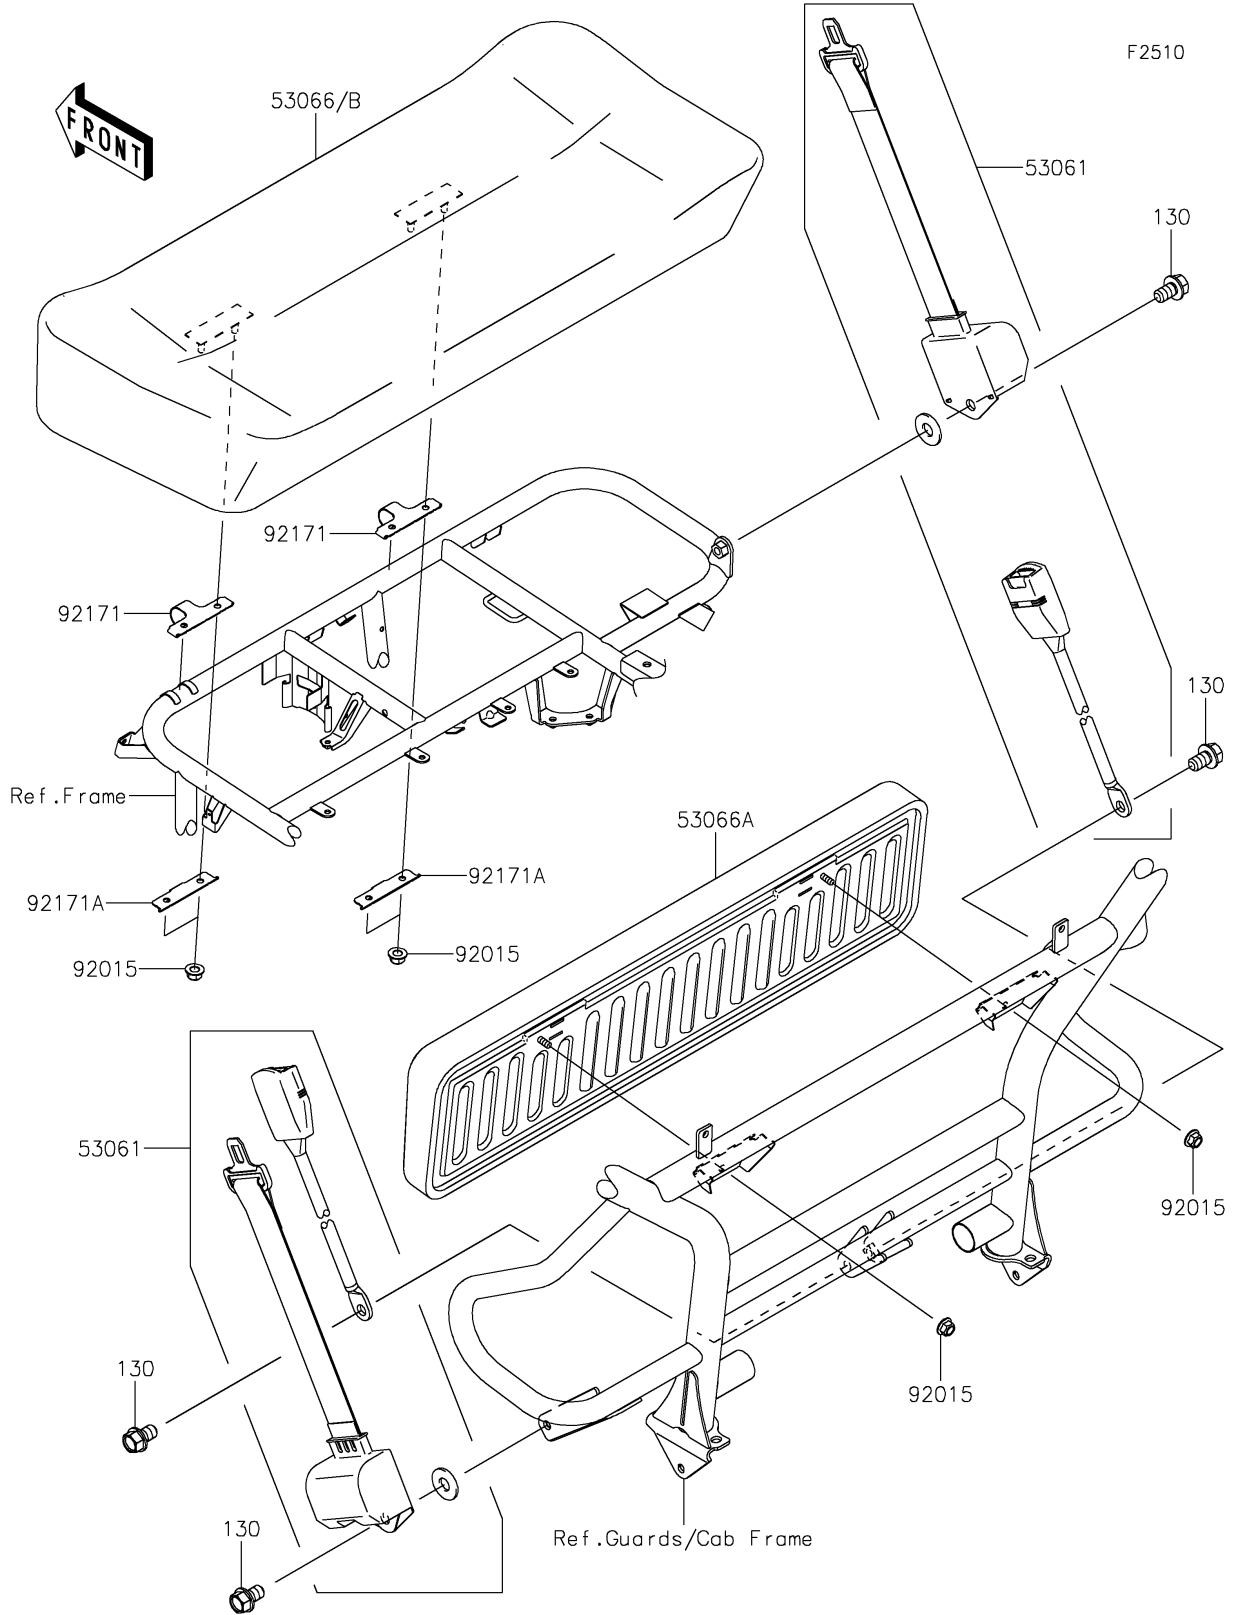

2018 MULE SX™ 4x4 XC SE PARTS DIAGRAM

Seat

2018 MULE SX™ 4x4 XC SE PARTS LIST

Seat

ITEM NAME	PART NUMBER	QUANTITY
BELT-SEAT (Ref # 53061)	53061-0050	2
SEAT-ASSY,CUSHION,BLACK (Ref # 53066)	53066-0269-MA	1
SEAT-ASSY,BACK,BLACK (Ref # 53066A)	53066-0270-MA	1
NUT,FLANGED,LOCK,8MM (Ref # 92015)	92015-1668	6
CLAMP (Ref # 92171)	92171-0441	2
CLAMP (Ref # 92171A)	92171-0442	2
BOLT-FLANGED,12X20 (Ref # 130)	130BA1220	4