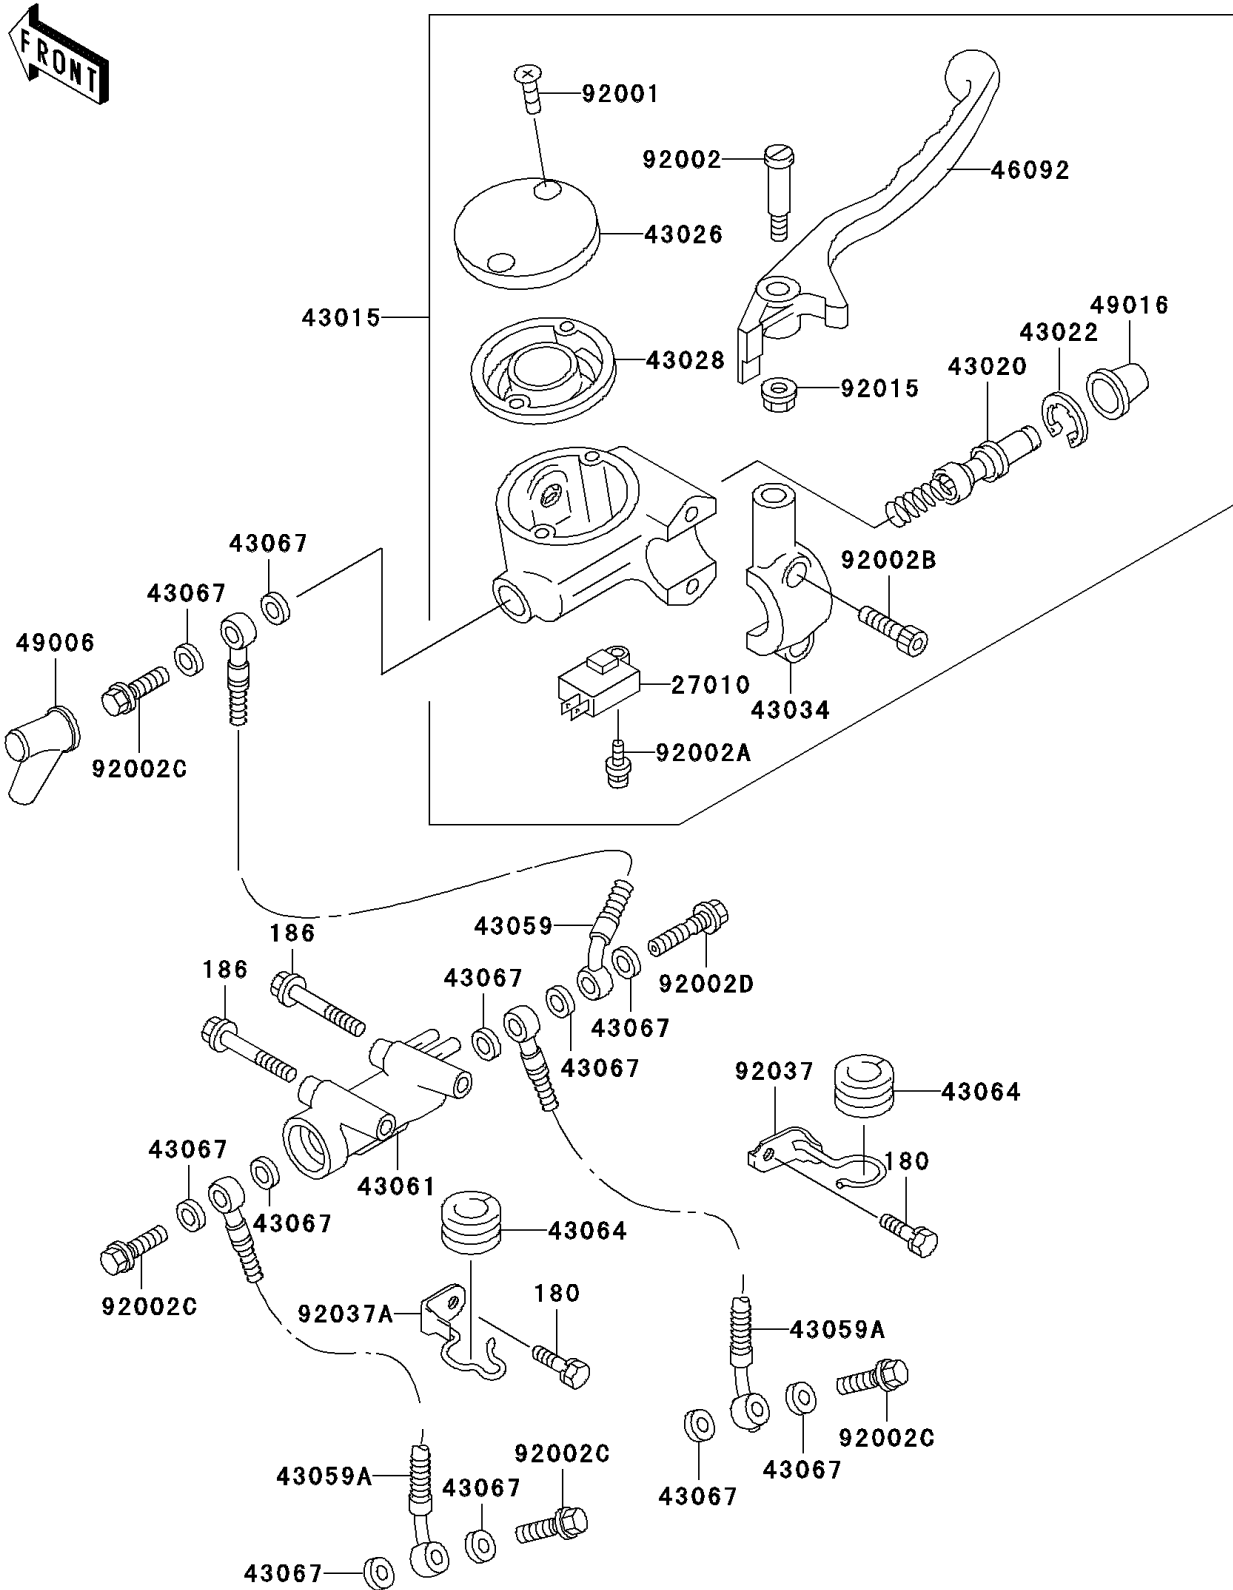

2001 Police 1000 PARTS DIAGRAM

Front Master Cylinder(P20)

F2291

2001 Police 1000 PARTS LIST

Front Master Cylinder(P20)

ITEM NAME	PART NUMBER	QUANTITY
BOLT-UPSET-WS,6X12 (Ref # 180)	180B0612	2
BOLT-UPSET-WP (Ref # 186)	186B0660	2
SWITCH,BRAKE (Ref # 27010)	27010-1170	1
CYLINDER-ASSY-MASTER,FR (Ref # 43015)	43015-1449	1
PISTON-COMP-BRAKE,FR (Ref # 43020)	43020-1054	1
STOPPER-BRAKE,PISTON (Ref # 43022)	43022-1010	1
CAP-BRAKE (Ref # 43026)	43026-1068	1
DIAPHRAGM,MASTER CYLINDER (Ref # 43028)	43028-1071	1
HOLDER-BRAKE,MASTER CYLINDER (Ref # 43034)	43034-1113	1
HOSE-BRAKE,FR (Ref # 43059)	43059-1784	1
HOSE-BRAKE,FR (Ref # 43059A)	43059-1785	2
JOINT-BRAKE (Ref # 43061)	43061-1004	1
GROMMET,HOSE CLAMP (Ref # 43064)	43064-006	2
WASHER,10.5X15X1.5 (Ref # 43067)	43067-001	11
LEVER-GRIP,FRONT BRAKE (Ref # 46092)	46092-1146	1
BOOT,DUST (Ref # 49006)	49006-1041	1
COVER-SEAL,MASTER CYLINDER (Ref # 49016)	49016-1044	1
SCREW,5MM,BLACK (Ref # 92001)	92001-1727	2
BOLT,LEVER SET,BLACK (Ref # 92002)	92002-1322	1
BOLT,SCREW,4X12 (Ref # 92002A)	92002-1323	1
BOLT,SOCKET,6X20,BLACK (Ref # 92002B)	92002-1324	2
BOLT,OIL,L=23 (Ref # 92002C)	92002-1888	4
BOLT,OIL,L=37 (Ref # 92002D)	92002-1909	1
NUT,FLANGED,6MM,BLACK (Ref # 92015)	92015-1233	1
CLAMP,BRAKE HOSE (Ref # 92037)	92037-1218	1
CLAMP,BRAKE HOSE,LH (Ref # 92037A)	92037-1367	1