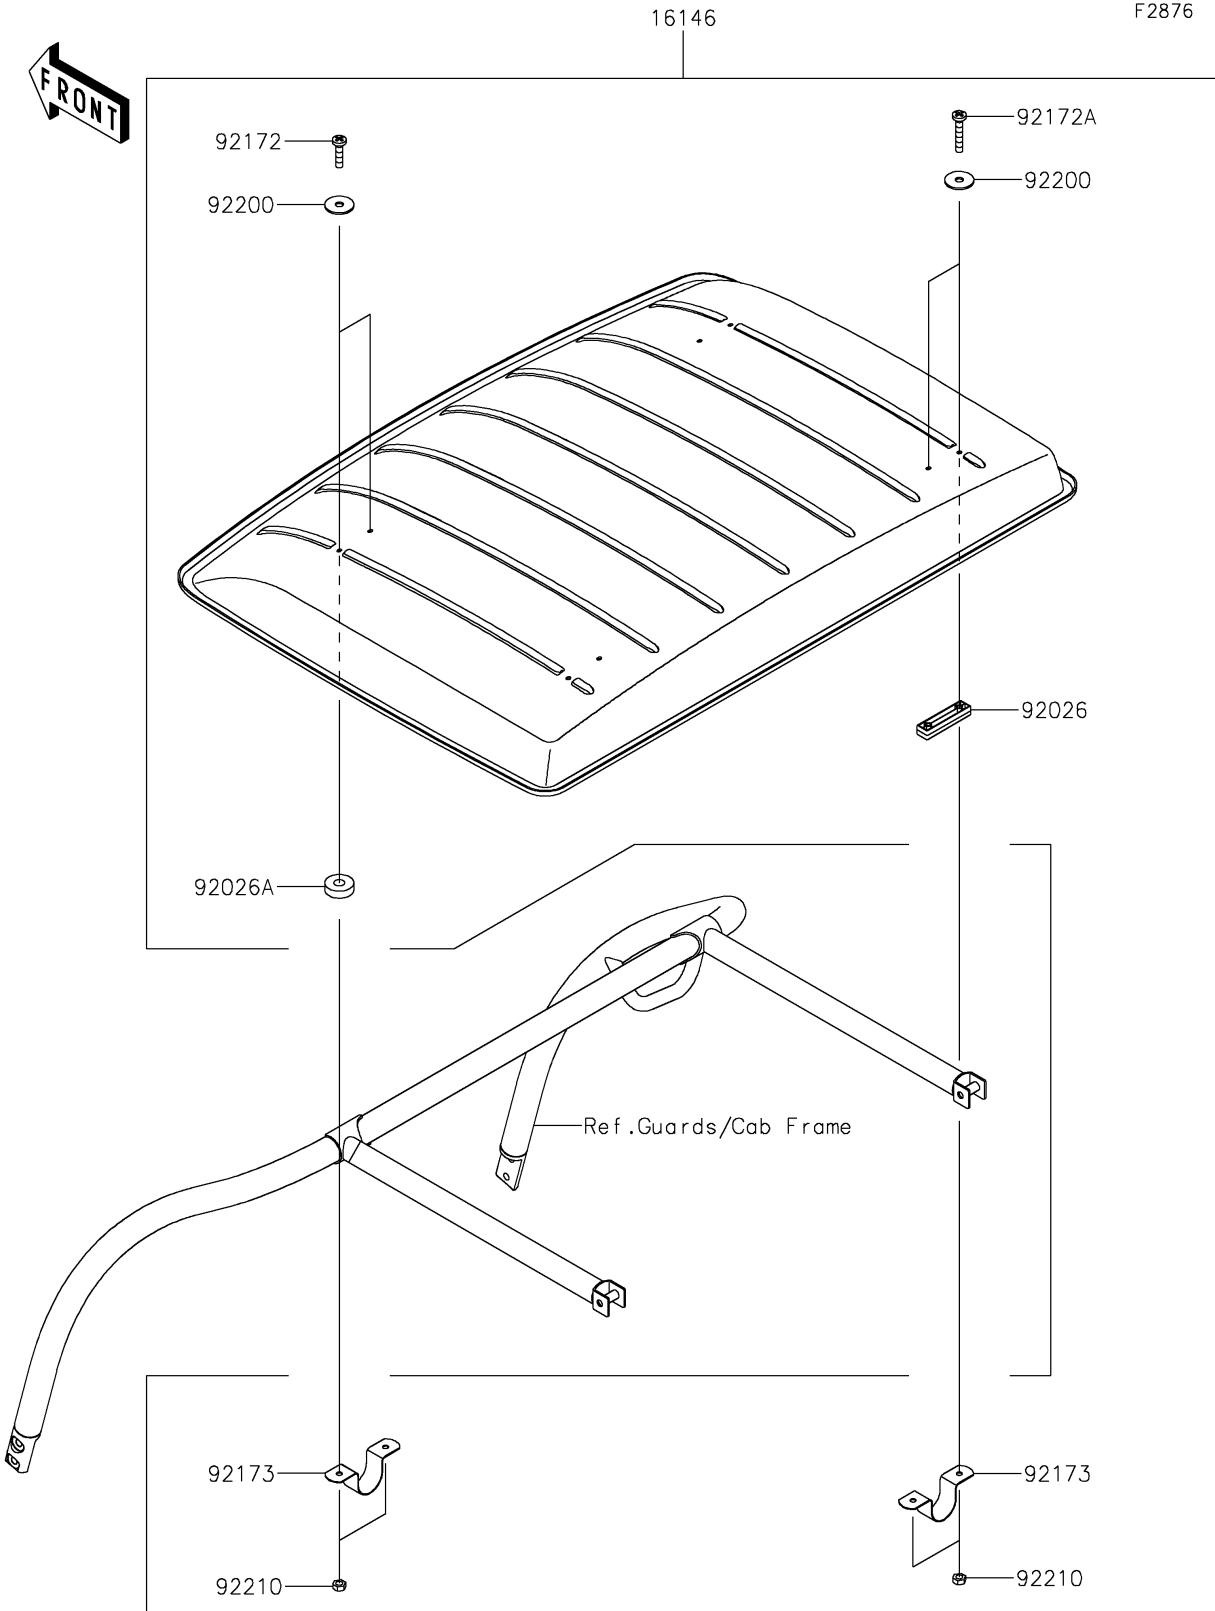

2017 MULE SX™ 4x4 XC SE PARTS DIAGRAM

Sun Top

2017 MULE SX™ 4x4 XC SE PARTS LIST

Sun Top

ITEM NAME	PART NUMBER	QUANTITY
COVER-ASSY,SUN TOP (Ref # 16146)	16146-0742	1
SPACER,BLOCK (Ref # 92026)	92026-0763	2
SPACER,9.5X25.4X7.5 (Ref # 92026A)	92026-0764	4
SCREW,6X25.4 (Ref # 92172)	92172-0873	4
SCREW,6X35.1 (Ref # 92172A)	92172-0874	4
CLAMP (Ref # 92173)	92173-1200	4
WASHER,7.1X25.4X1.6 (Ref # 92200)	92200-0912	8
NUT,6MM (Ref # 92210)	92210-0886	8