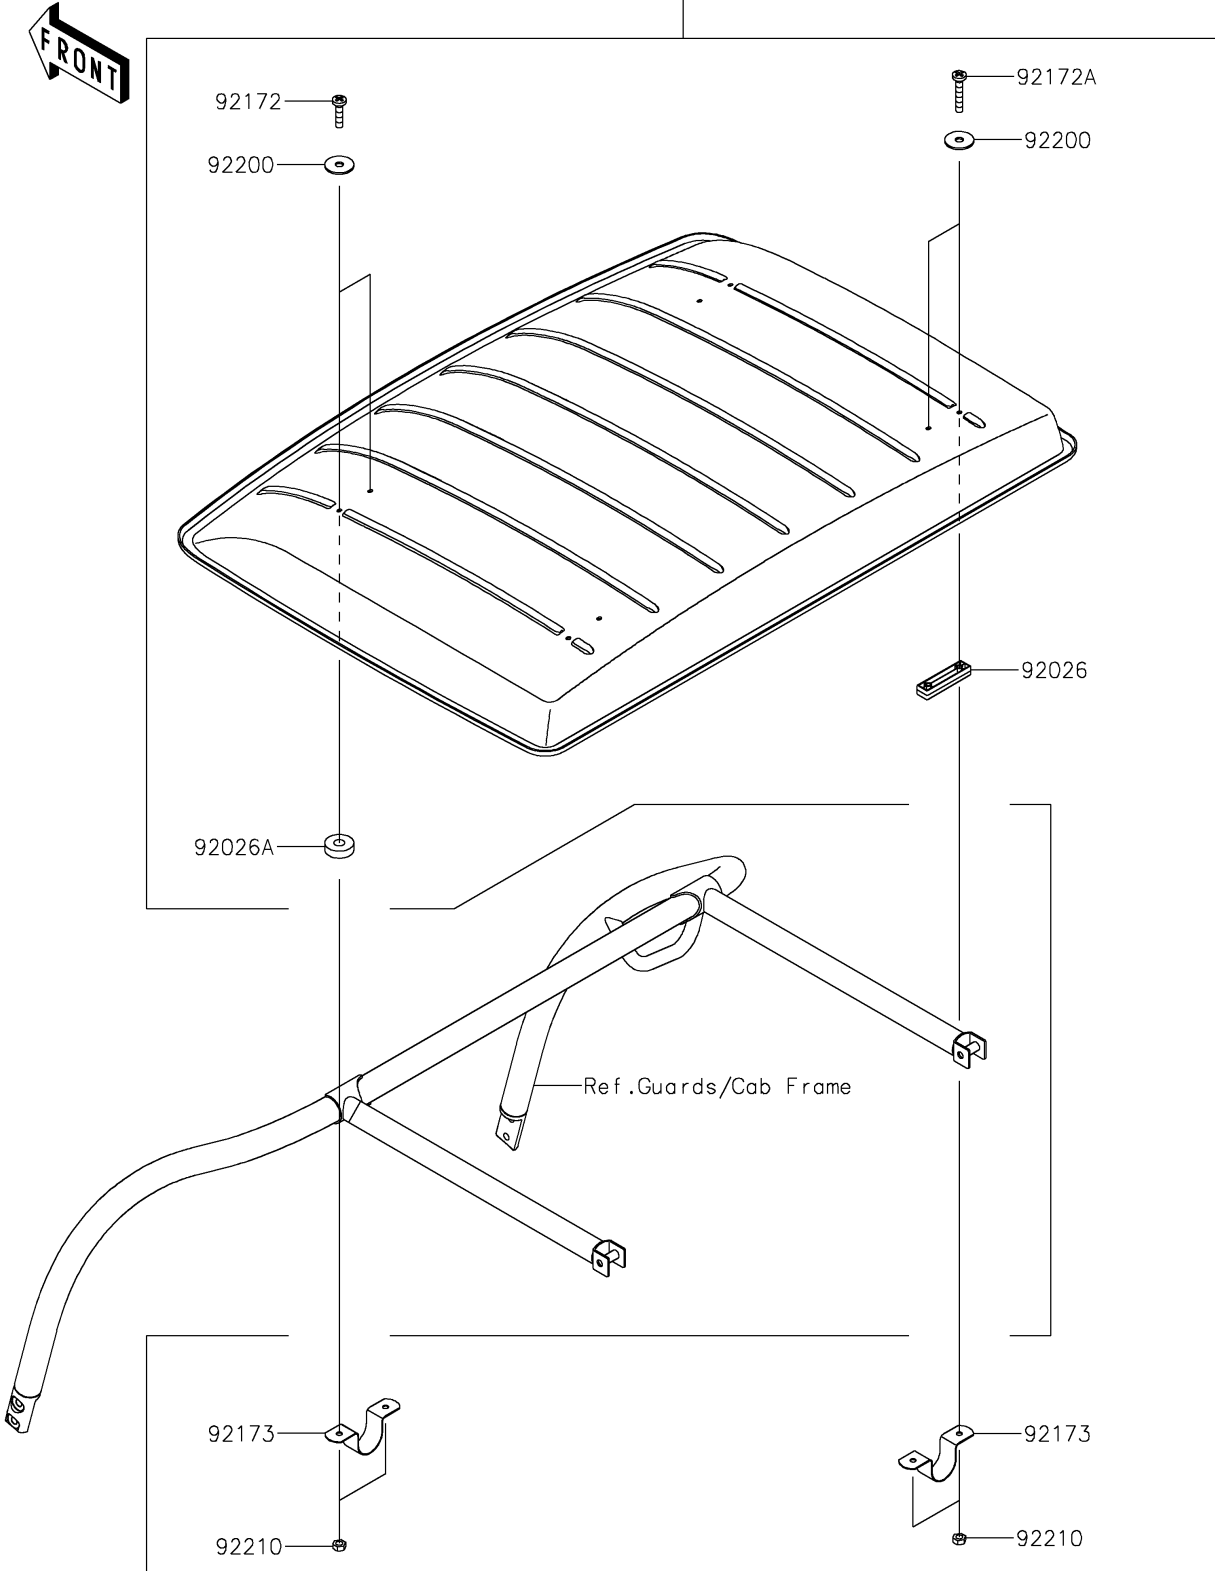

# 2017 Mule SX 4X4 XC SE PARTS DIAGRAM

Sun Top

16146

F2876

## 2017 Mule SX 4X4 XC SE PARTS LIST

### Sun Top

ITEM NAME	PART NUMBER	QUANTITY
COVER-ASSY,SUN TOP (Ref # 16146)	16146-0742	1
SPACER,BLOCK (Ref # 92026)	92026-0763	2
SPACER,9.5X25.4X7.5 (Ref # 92026A)	92026-0764	4
SCREW,6X25.4 (Ref # 92172)	92172-0873	4
SCREW,6X35.1 (Ref # 92172A)	92172-0874	4
CLAMP (Ref # 92173)	92173-1200	4
WASHER,7.1X25.4X1.6 (Ref # 92200)	92200-0912	8
NUT,6MM (Ref # 92210)	92210-0886	8