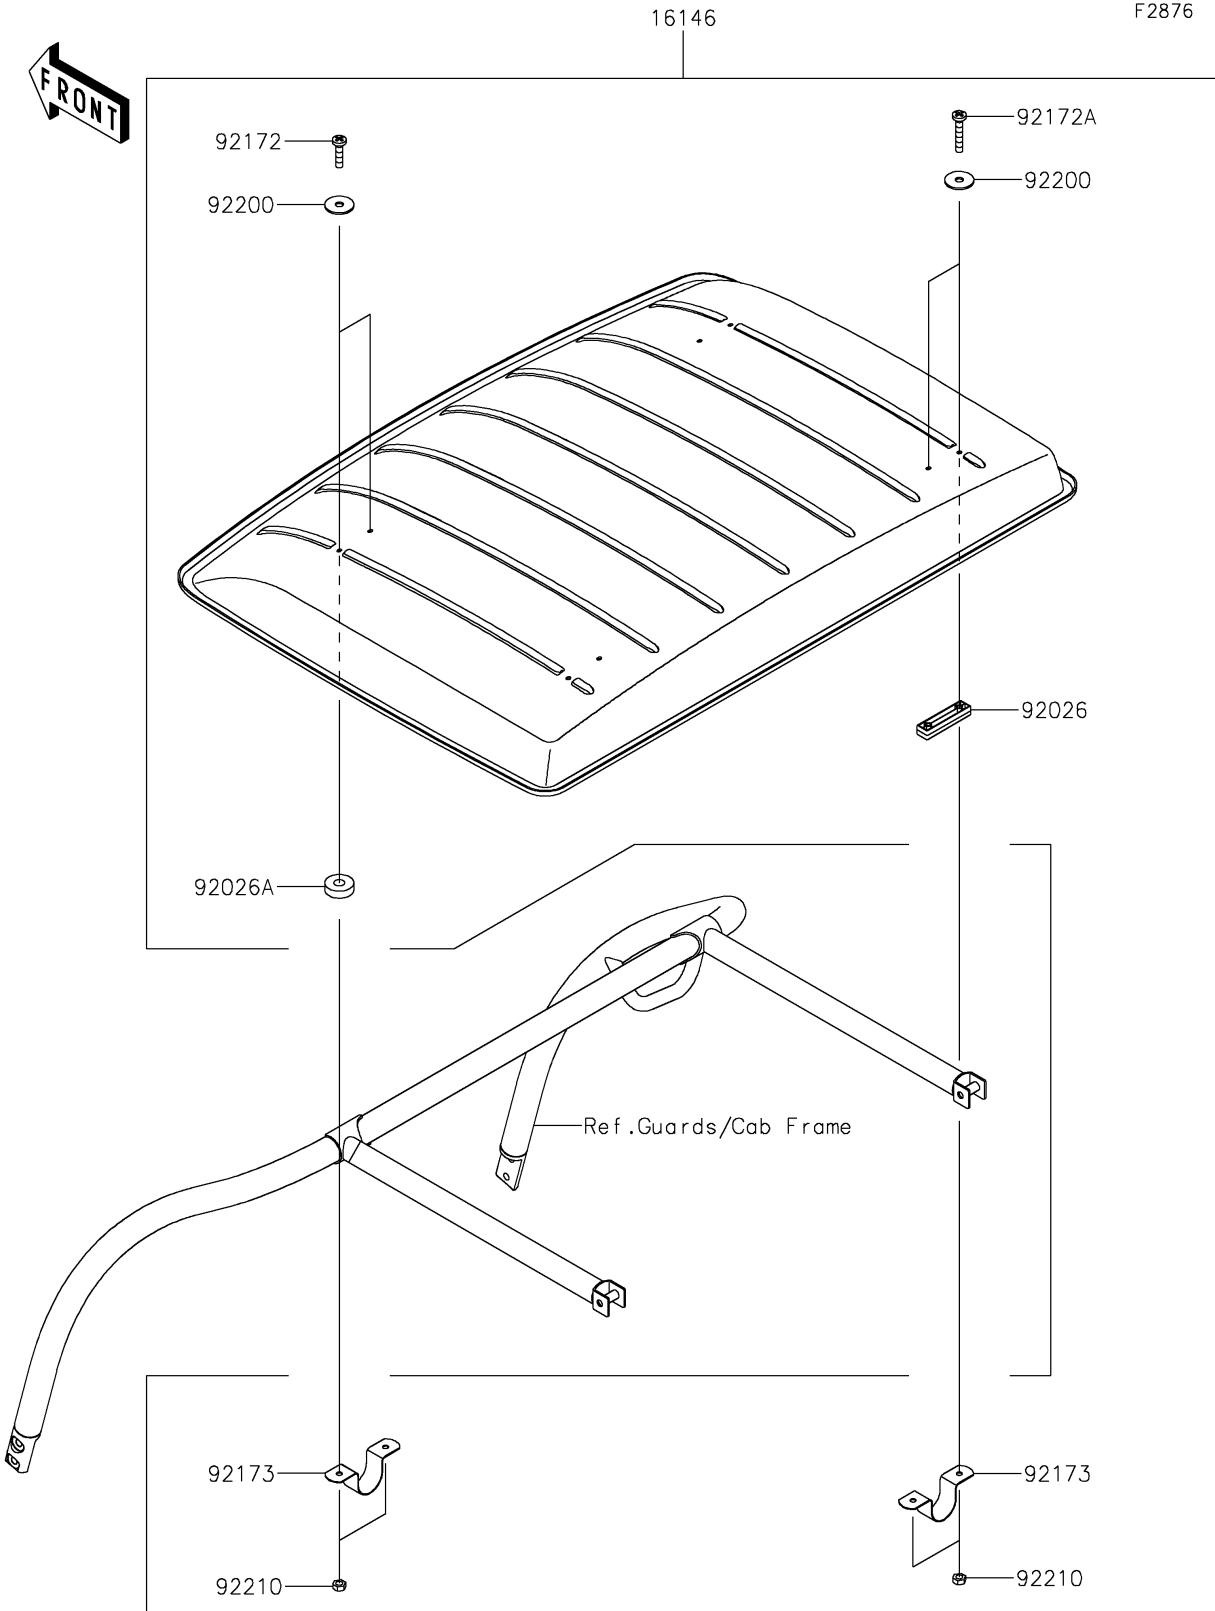

2018 MULE SX™ 4x4 XC SE PARTS DIAGRAM

Sun Top

2018 MULE SX™ 4x4 XC SE PARTS LIST

Sun Top

ITEM NAME	PART NUMBER	QUANTITY
COVER-ASSY,SUN TOP (Ref # 16146)	16146-0742	1
SPACER,BLOCK (Ref # 92026)	92026-0763	2
SPACER,9.5X25.4X7.5 (Ref # 92026A)	92026-0764	4
SCREW,6X25.4 (Ref # 92172)	92172-0873	4
SCREW,6X35.1 (Ref # 92172A)	92172-0874	4
CLAMP (Ref # 92173)	92173-1200	4
WASHER,7.1X25.4X1.6 (Ref # 92200)	92200-0912	8
NUT,6MM (Ref # 92210)	92210-0886	8