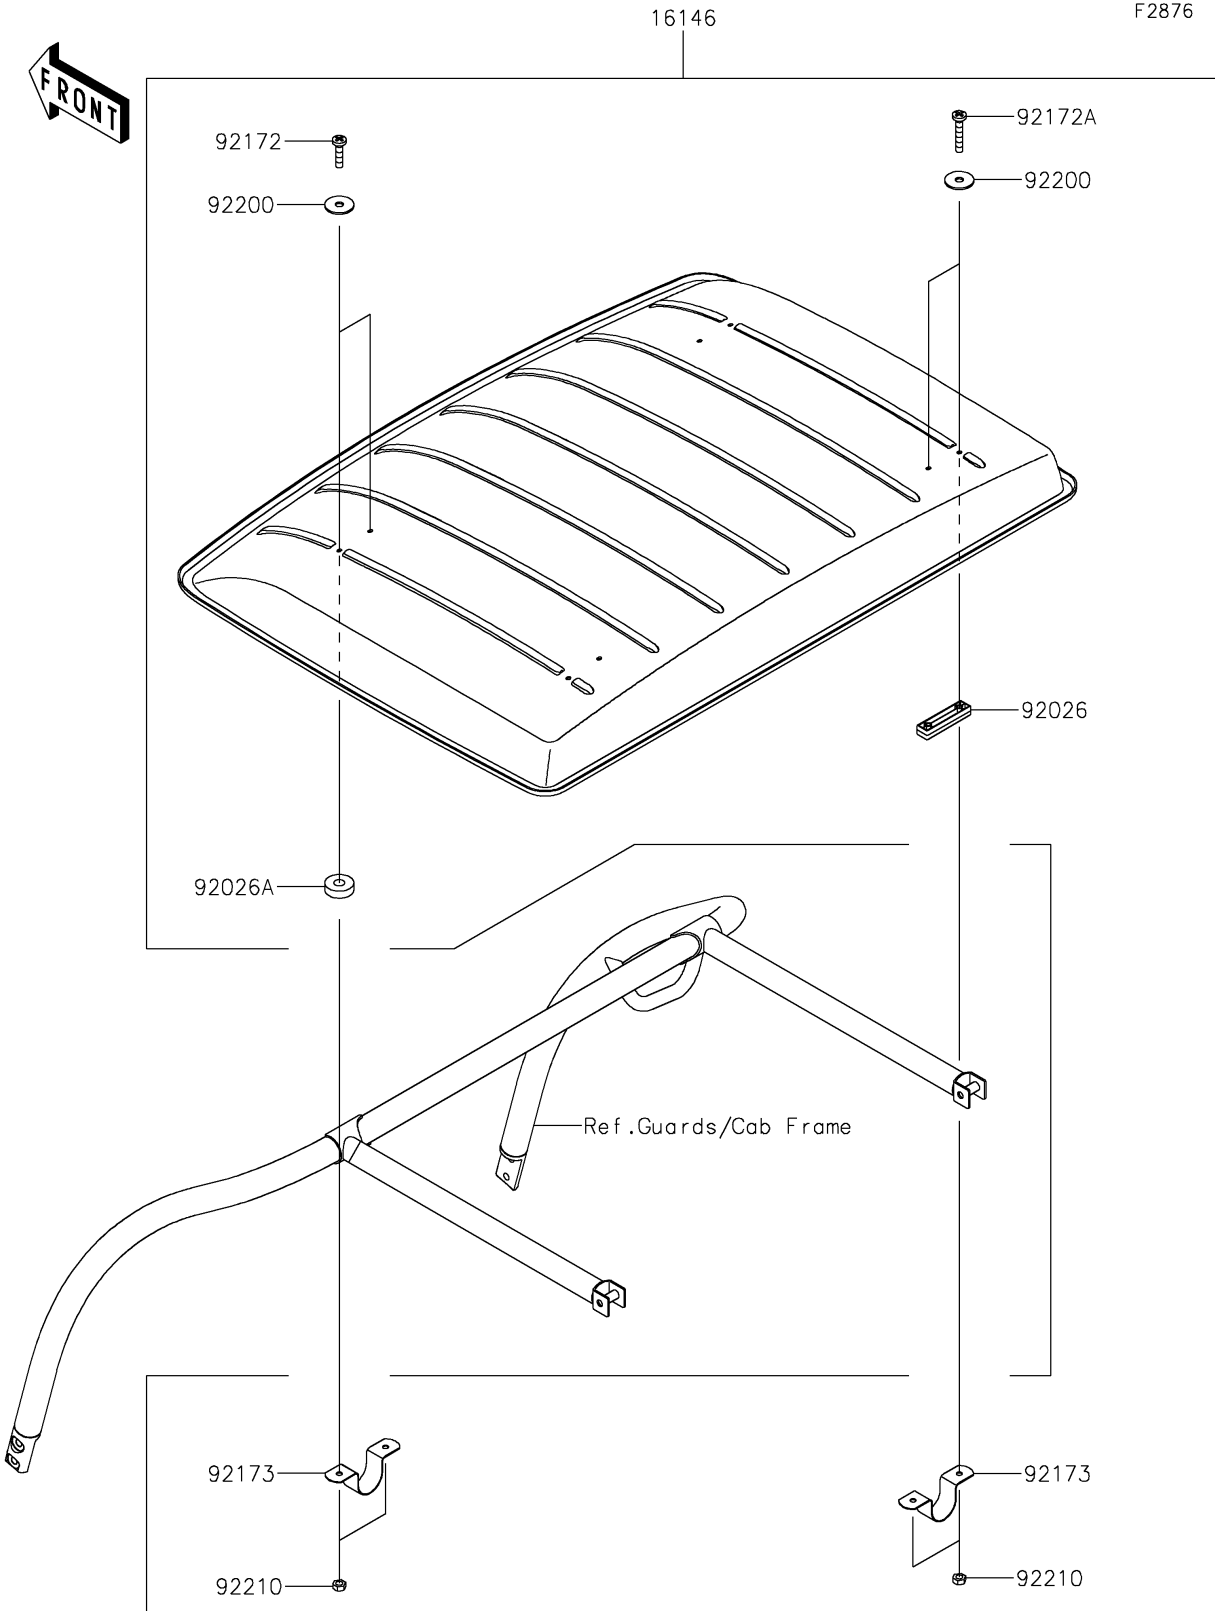

# 2018 MULE SX™ 4x4 XC SE PARTS DIAGRAM

Sun Top

## 2018 MULE SX™ 4x4 XC SE PARTS LIST

### Sun Top

ITEM NAME	PART NUMBER	QUANTITY
COVER-ASSY,SUN TOP (Ref # 16146)	16146-0742	1
SPACER,BLOCK (Ref # 92026)	92026-0763	2
SPACER,9.5X25.4X7.5 (Ref # 92026A)	92026-0764	4
SCREW,6X25.4 (Ref # 92172)	92172-0873	4
SCREW,6X35.1 (Ref # 92172A)	92172-0874	4
CLAMP (Ref # 92173)	92173-1200	4
WASHER,7.1X25.4X1.6 (Ref # 92200)	92200-0912	8
NUT,6MM (Ref # 92210)	92210-0886	8