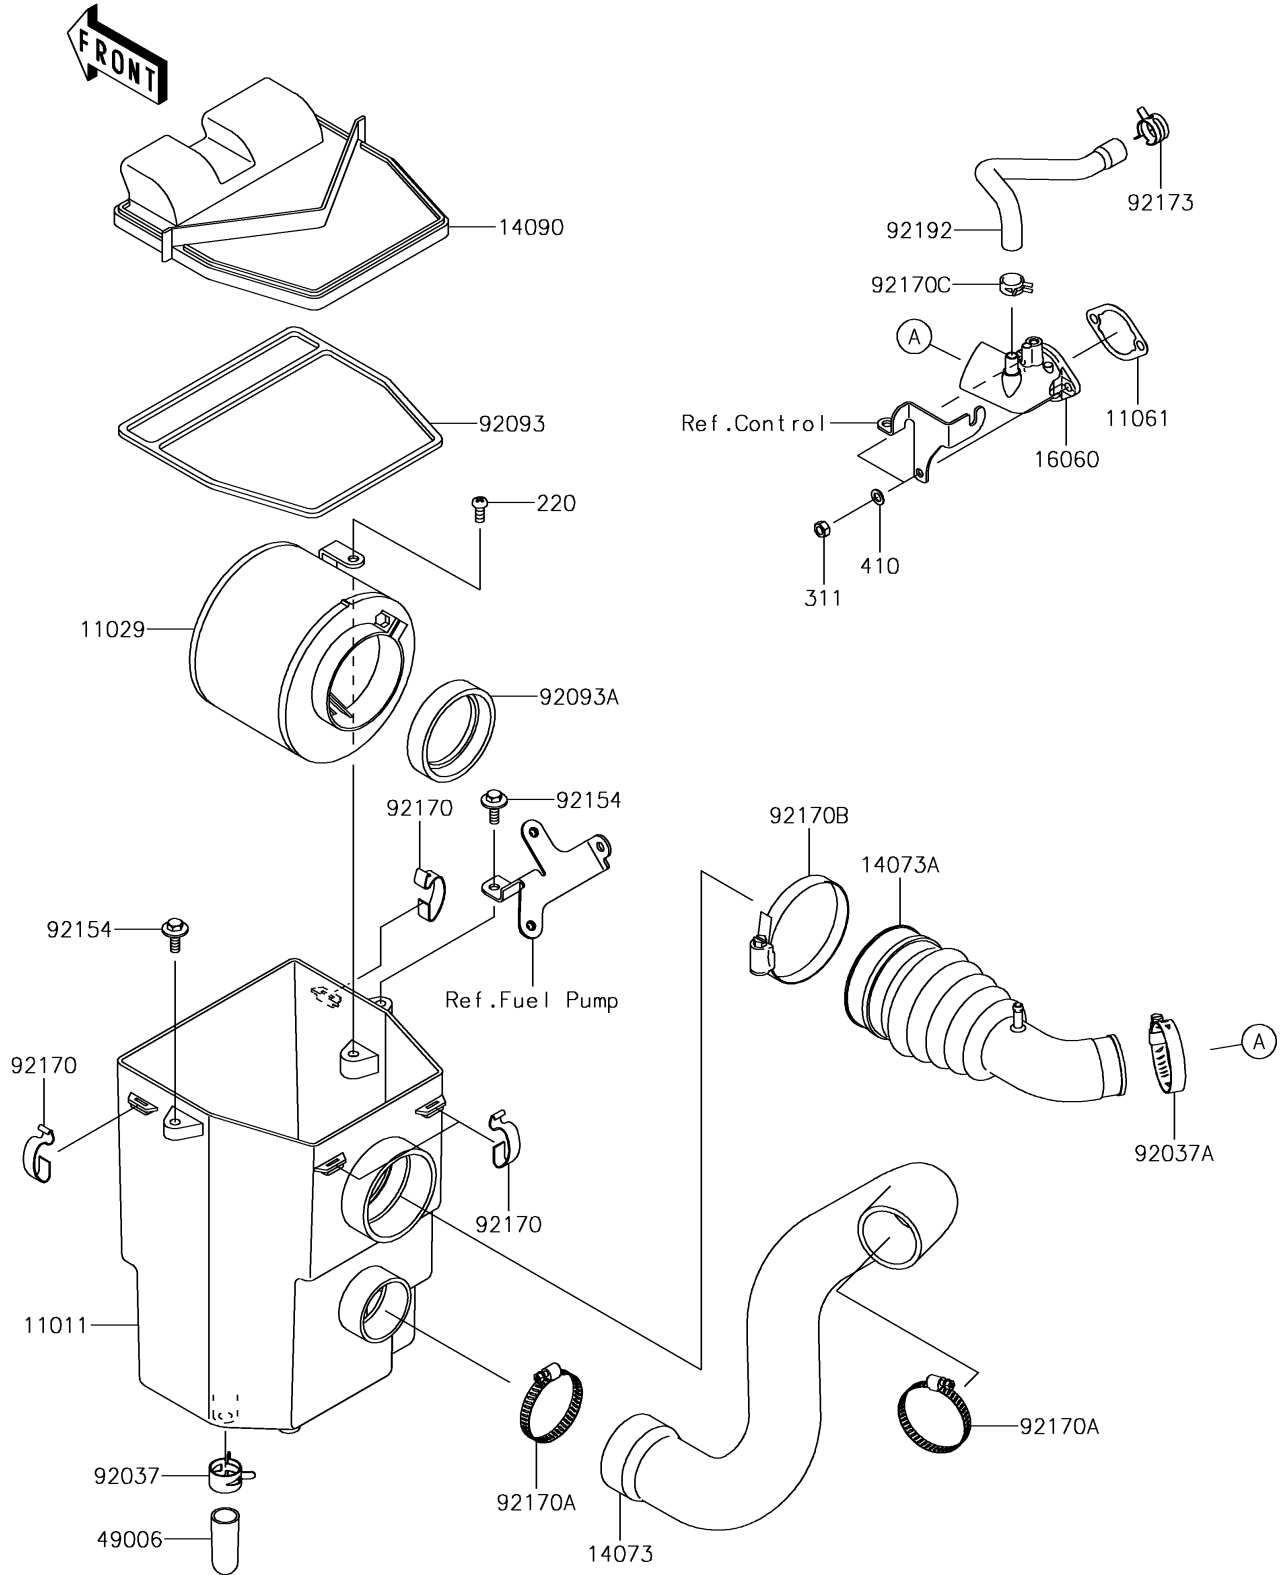

2017 Mule SX 4X4 SE PARTS DIAGRAM

Air Cleaner(NHF-NJF)

E1130

2017 Mule SX 4X4 SE PARTS LIST

Air Cleaner(NHF-NJF)

ITEM NAME	PART NUMBER	QUANTITY
CASE-AIR FILTER (Ref # 11011)	11011-1367	1
ELEMENT-ASSY-AIR FILTER (Ref # 11029)	11029-1004	1
GASKET,CHOKE (Ref # 11061)	11061-7026	1
DUCT,FRAME-AIR FILTER (Ref # 14073)	14073-0072	1
DUCT,AIR FILTER-IN.PIPE (Ref # 14073A)	14073-0193	1
COVER,AIR FILTER (Ref # 14090)	14090-1106	1
PIPE-INTAKE (Ref # 16060)	16060-2224	1
BOOT (Ref # 49006)	49006-1351	1
CLAMP,HOSE CLIP (Ref # 92037)	92037-1460	1
CLAMP (Ref # 92037A)	92037-506	1
SEAL,AIR FILTER (Ref # 92093)	92093-1241	1
SEAL,DUST (Ref # 92093A)	92093-1322	1
BOLT,WP,6X20 (Ref # 92154)	92154-1516	2
CLAMP,AIR FILTER (Ref # 92170)	92170-1211	4
CLAMP (Ref # 92170A)	92170-1674	2
CLAMP (Ref # 92170B)	92170-1679	1
CLAMP (Ref # 92170C)	92170-7003	1
CLAMP (Ref # 92173)	92173-7003	1
TUBE,BREATHER (Ref # 92192)	92192-2207	1
SCREW-PAN-CROS,6X14 (Ref # 220)	220AA0614	1
NUT-HEX,6MM (Ref # 311)	311AA0600	2
WASHER-PLAIN-SMALL (Ref # 410)	410AA0600	2