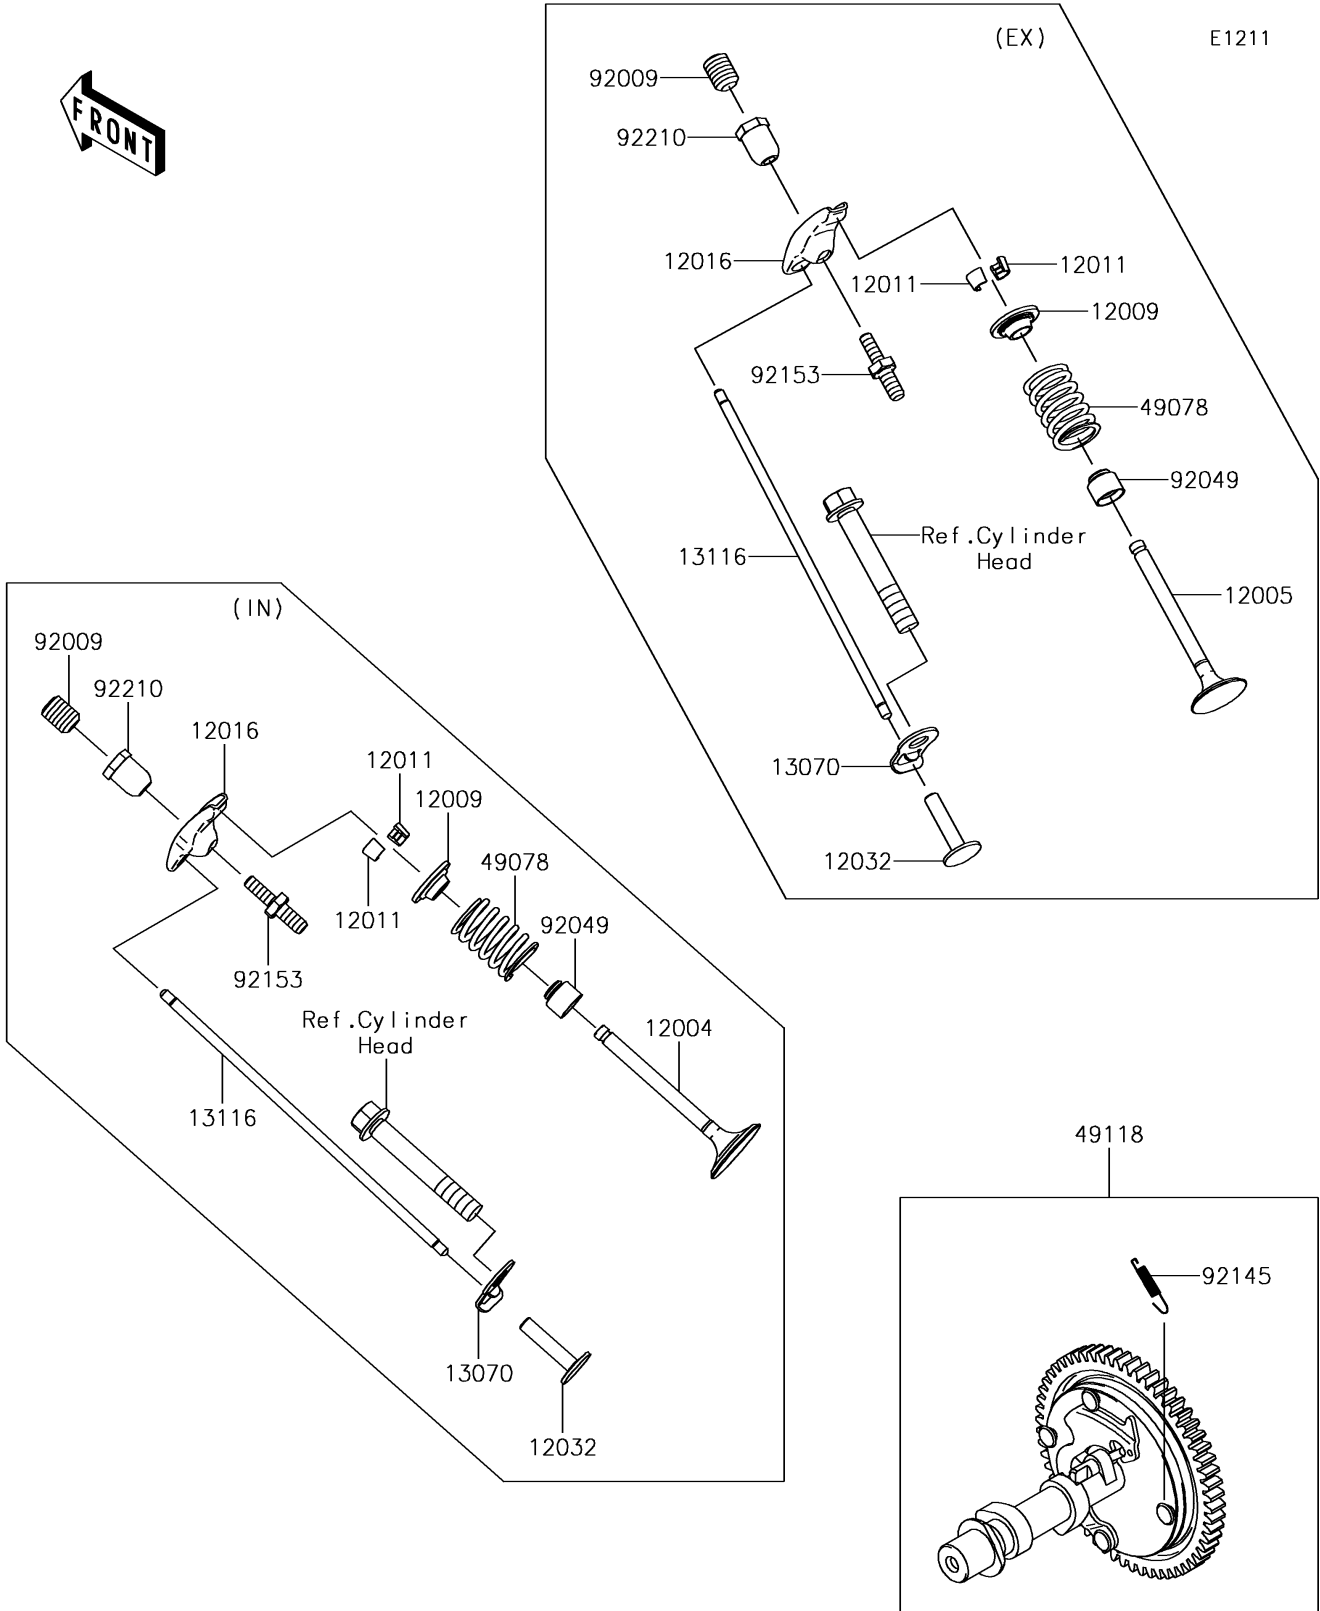

2017 Mule SX 4X4 SE PARTS DIAGRAM

Valve(s)/Camshaft(s)

2017 Mule SX 4X4 SE PARTS LIST

Valve(s)/Camshaft(s)

ITEM NAME	PART NUMBER	QUANTITY
VALVE-INTAKE (Ref # 12004)	12004-7004	1
VALVE-EXHAUST (Ref # 12005)	12005-7013	1
RETAINER-VALVE SPRING (Ref # 12009)	12009-7004	2
COLLET (Ref # 12011)	12011-2052	4
ARM-ROCKER (Ref # 12016)	12016-7007	2
TAPPET (Ref # 12032)	12032-7001	2
GUIDE,ROD-PUSH (Ref # 13070)	13070-7012	2
ROD-PUSH (Ref # 13116)	13116-7004	2
SPRING-ENGINE VALVE (Ref # 49078)	49078-7003	2
CAMSHAFT-COMP (Ref # 49118)	49118-0873	1
SCREW (Ref # 92009)	92009-2341	2
SEAL-OIL,7X15X13 (Ref # 92049)	92049-7020	2
SPRING (Ref # 92145)	92145-1653	1
BOLT (Ref # 92153)	92153-7019	2
NUT,M6 (Ref # 92210)	92210-7033	2