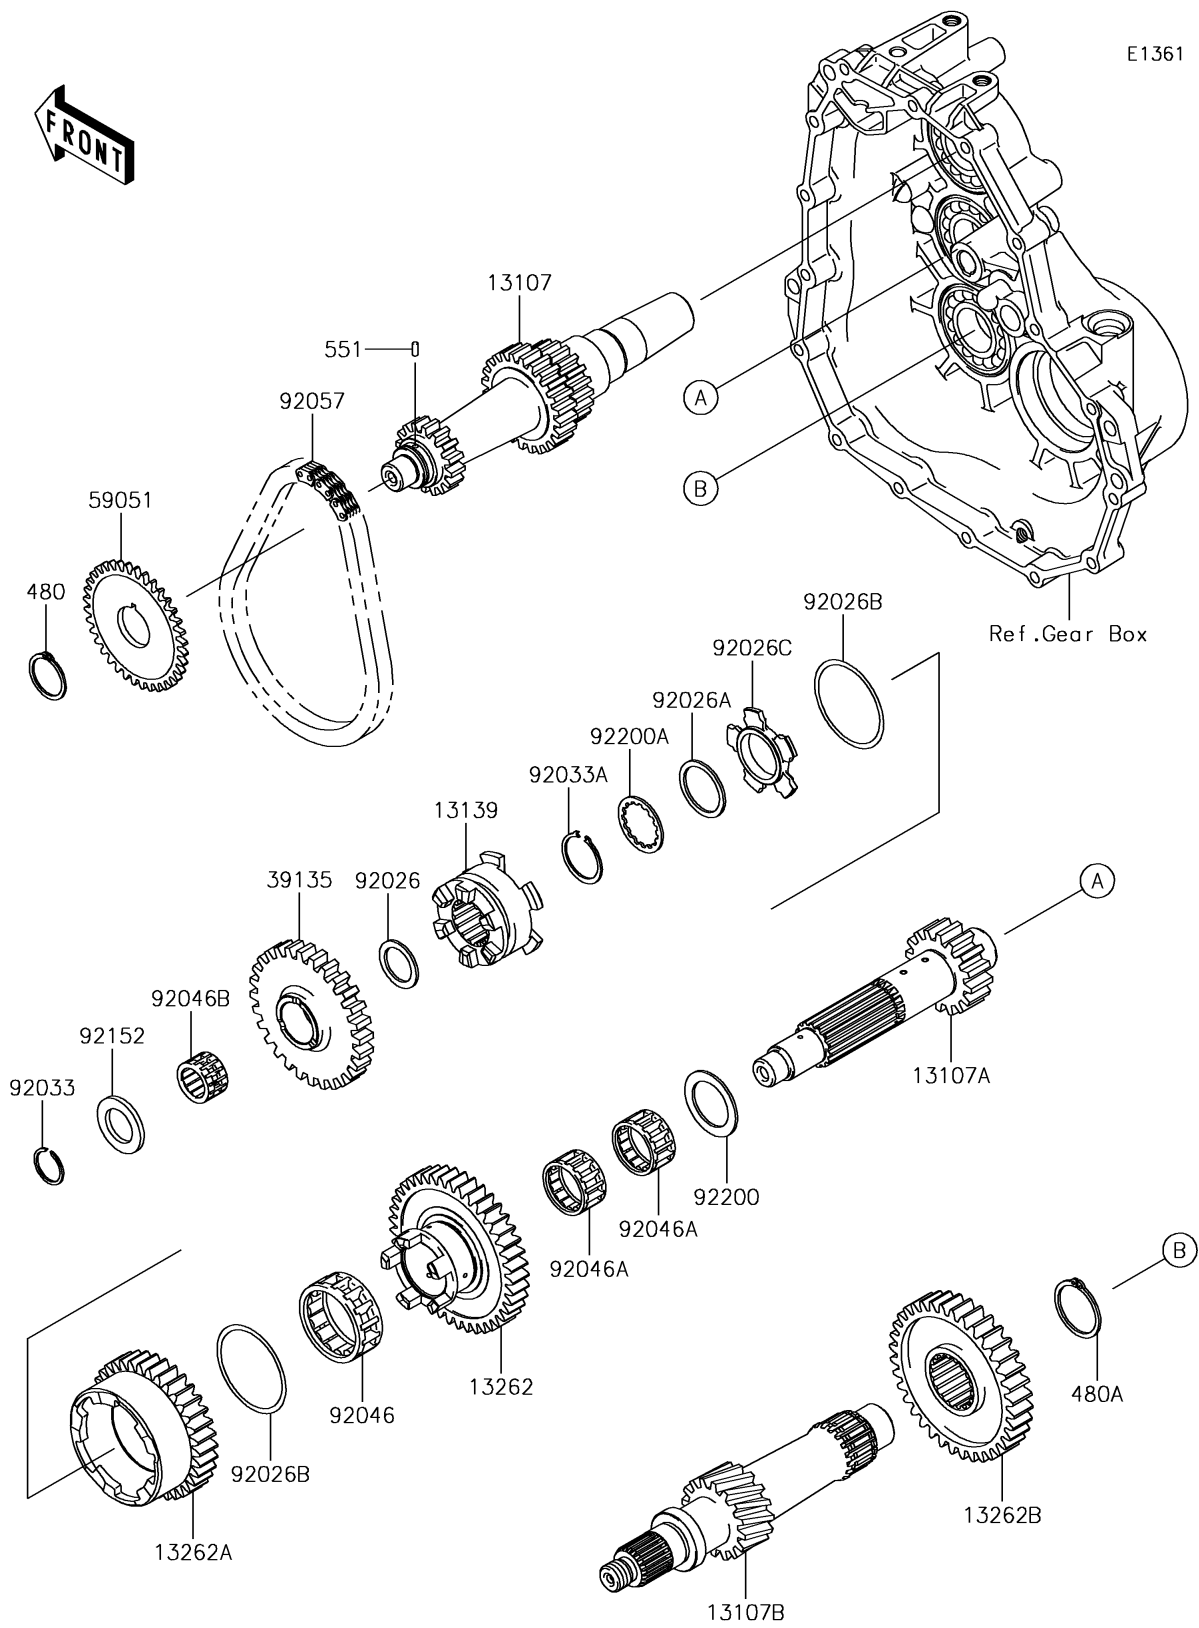

2017 Mule SX 4X4 SE PARTS DIAGRAM

Transmission

2017 Mule SX 4X4 SE PARTS LIST

Transmission

ITEM NAME	PART NUMBER	QUANTITY
SHAFT,FIRST,INPUT,16T&24T&19T (Ref # 13107)	13107-0039	1
SHAFT,SECOND,18T (Ref # 13107A)	13107-0078	1
SHAFT,THIRD,16T (Ref # 13107B)	13107-0088	1
SHIFTER,FR/RR (Ref # 13139)	13139-0004	1
GEAR,LOW,41T (Ref # 13262)	13262-0106	1
GEAR,HIGH,35T (Ref # 13262A)	13262-0107	1
GEAR-TRANSMISSION SPUR,36T (Ref # 13262B)	13262-0108	1
SPROCKET-DRIVEN,30T (Ref # 39135)	39135-0001	1
GEAR-SPUR,37T (Ref # 59051)	59051-0049	1
SPACER,21.2X29X1.6 (Ref # 92026)	92026-1568	1
SPACER,28.2X34.5X1.6 (Ref # 92026A)	92026-1587	1
SPACER,48.2X54.3X1.0 (Ref # 92026B)	92026-1599	2
SPACER,HI&LOW (Ref # 92026C)	92026-1600	1
RING-SNAP,20MM (Ref # 92033)	92033-015	1
RING-SNAP,25.9X30.6X1.2 (Ref # 92033A)	92033-1037	1
BEARING-NEEDLE,HIGH GEAR (Ref # 92046)	92046-1276	1
BEARING-NEEDLE,FWF-283317 (Ref # 92046A)	92046-1278	2
BEARING-NEEDLE,REVERSE GEAR (Ref # 92046B)	92046-1279	1
CHAIN,REVERSE,23RH302-38ASM (Ref # 92057)	92057-0072	1
COLLAR,21.2X34.0X3.0 (Ref # 92152)	92152-0241	1
WASHER,28.2X40.0X1.6 (Ref # 92200)	92200-0090	1
WASHER,28.5X34.0X1.5 (Ref # 92200A)	92200-1240	1
CIRCLIP-TYPE-C,25MM (Ref # 480)	480J2500	1
CIRCLIP-TYPE-C,32MM (Ref # 480A)	480J3200	1
PIN-DOWEL,3X8 (Ref # 551)	551A0308	1