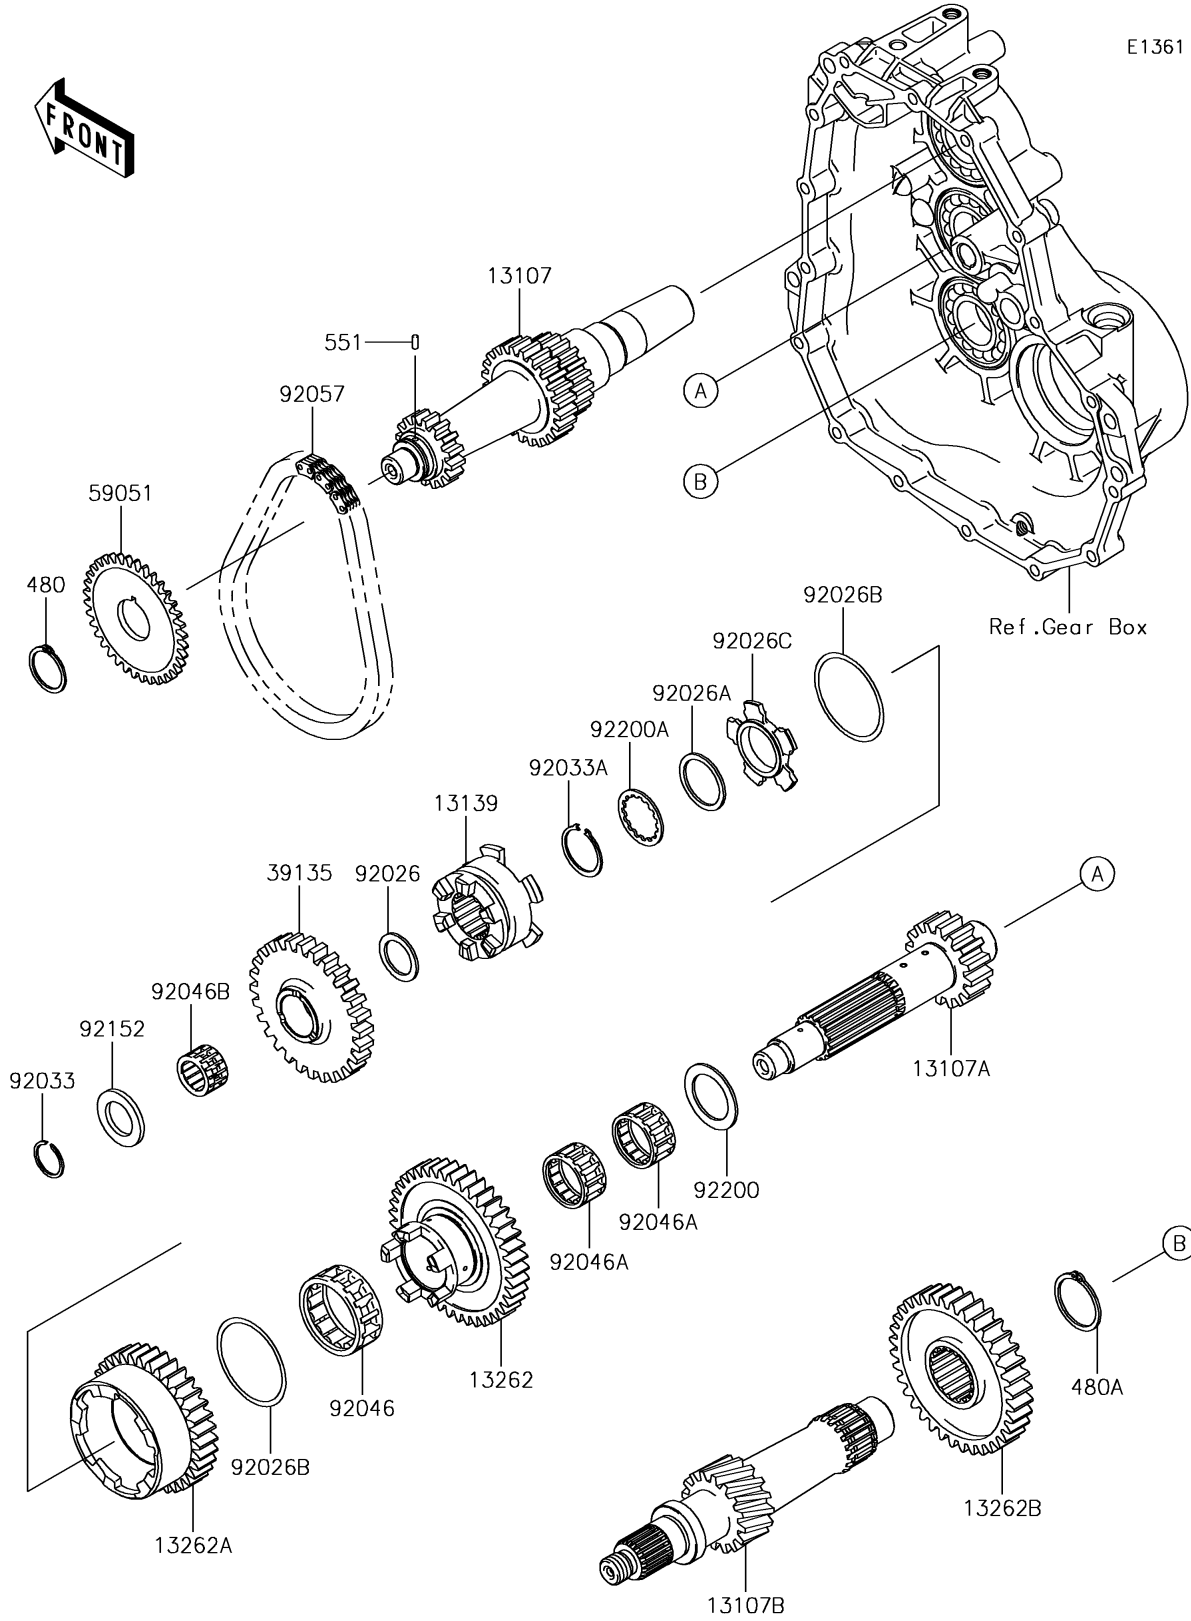

# 2017 Mule SX 4X4 SE PARTS DIAGRAM

## Transmission

## 2017 Mule SX 4X4 SE PARTS LIST

### Transmission

ITEM NAME	PART NUMBER	QUANTITY
SHAFT,FIRST,INPUT,16T&24T&19T (Ref # 13107)	13107-0039	1
SHAFT,SECOND,18T (Ref # 13107A)	13107-0078	1
SHAFT,THIRD,16T (Ref # 13107B)	13107-0088	1
SHIFTER,FR/RR (Ref # 13139)	13139-0004	1
GEAR,LOW,41T (Ref # 13262)	13262-0106	1
GEAR,HIGH,35T (Ref # 13262A)	13262-0107	1
GEAR-TRANSMISSION SPUR,36T (Ref # 13262B)	13262-0108	1
SPROCKET-DRIVEN,30T (Ref # 39135)	39135-0001	1
GEAR-SPUR,37T (Ref # 59051)	59051-0049	1
SPACER,21.2X29X1.6 (Ref # 92026)	92026-1568	1
SPACER,28.2X34.5X1.6 (Ref # 92026A)	92026-1587	1
SPACER,48.2X54.3X1.0 (Ref # 92026B)	92026-1599	2
SPACER,HI&LOW (Ref # 92026C)	92026-1600	1
RING-SNAP,20MM (Ref # 92033)	92033-015	1
RING-SNAP,25.9X30.6X1.2 (Ref # 92033A)	92033-1037	1
BEARING-NEEDLE,HIGH GEAR (Ref # 92046)	92046-1276	1
BEARING-NEEDLE,FWF-283317 (Ref # 92046A)	92046-1278	2
BEARING-NEEDLE,REVERSE GEAR (Ref # 92046B)	92046-1279	1
CHAIN,REVERSE,23RH302-38ASM (Ref # 92057)	92057-0072	1
COLLAR,21.2X34.0X3.0 (Ref # 92152)	92152-0241	1
WASHER,28.2X40.0X1.6 (Ref # 92200)	92200-0090	1
WASHER,28.5X34.0X1.5 (Ref # 92200A)	92200-1240	1
CIRCLIP-TYPE-C,25MM (Ref # 480)	480J2500	1
CIRCLIP-TYPE-C,32MM (Ref # 480A)	480J3200	1
PIN-DOWEL,3X8 (Ref # 551)	551A0308	1