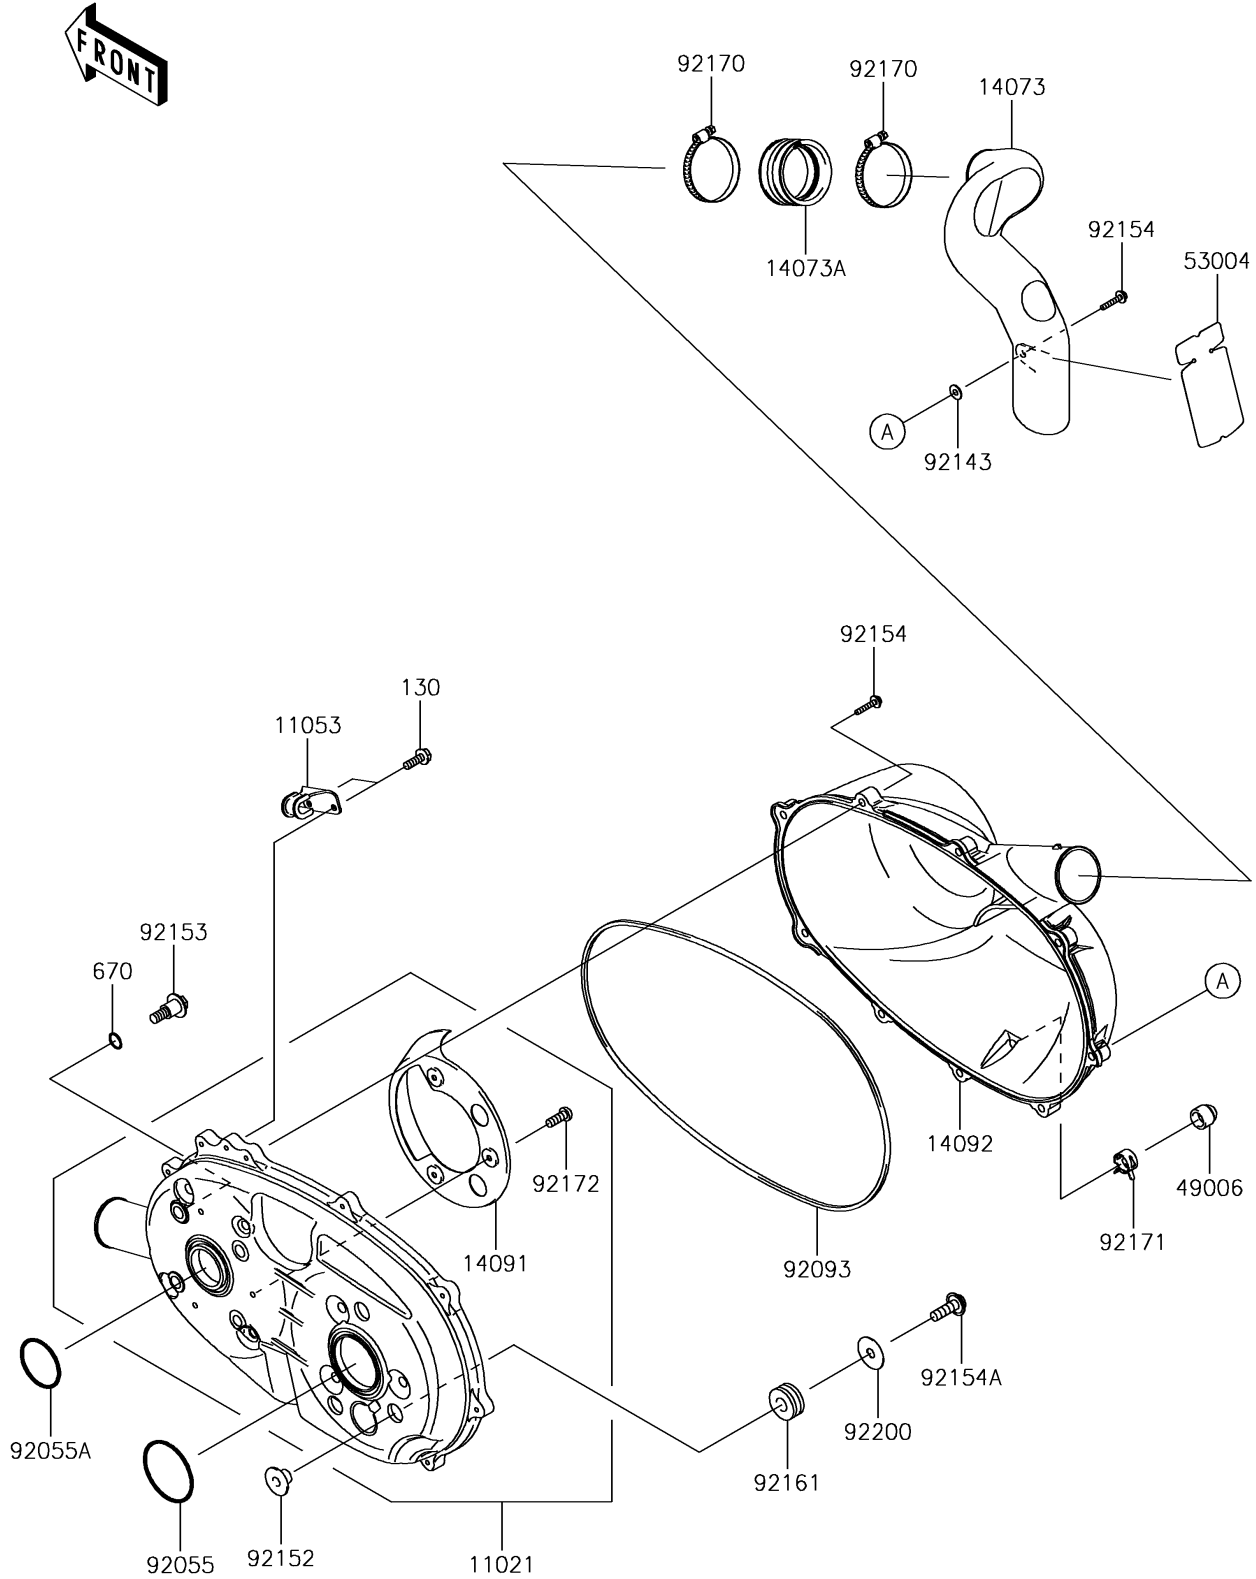

2017 MULE SX™ 4x4 SE PARTS DIAGRAM

Converter Cover

E1393

2017 MULE SX™ 4x4 SE PARTS LIST

Converter Cover

ITEM NAME	PART NUMBER	QUANTITY
CASE-ASSY,BELT CONVERTER (Ref # 11021)	11021-0023	1
BRACKET (Ref # 11053)	11053-1483	1
DUCT,EXHAUST (Ref # 14073)	14073-0287	1
DUCT,JOINT (Ref # 14073A)	14073-1775	1
COVER (Ref # 14091)	14091-0391	1
COVER,BELT CONVERTER (Ref # 14092)	14092-1007	1
BOOT,DRAIN (Ref # 49006)	49006-3718	1
MAT (Ref # 53004)	53004-0051	1
RING-O,64MM (Ref # 92055)	92055-0748	1
RING-O,49.4MM (Ref # 92055A)	92055-0749	1
SEAL (Ref # 92093)	92093-0586	1
COLLAR (Ref # 92143)	92143-1087	1
COLLAR (Ref # 92152)	92152-0894	3
BOLT,8X26.5 (Ref # 92153)	92153-0594	4
BOLT,6X35 (Ref # 92154)	92154-0342	9
BOLT,FLANGED,8X25 (Ref # 92154A)	92154-1068	3
DAMPER (Ref # 92161)	92161-1484	3
CLAMP (Ref # 92170)	92170-1764	2
CLAMP (Ref # 92171)	92171-0329	1
SCREW,5X14 (Ref # 92172)	92172-0166	3
WASHER,8.5X29X0.8 (Ref # 92200)	92200-0574	3
BOLT-FLANGED,6X18 (Ref # 130)	130BA0618	2
O RING,12MM (Ref # 670)	670D2012	4