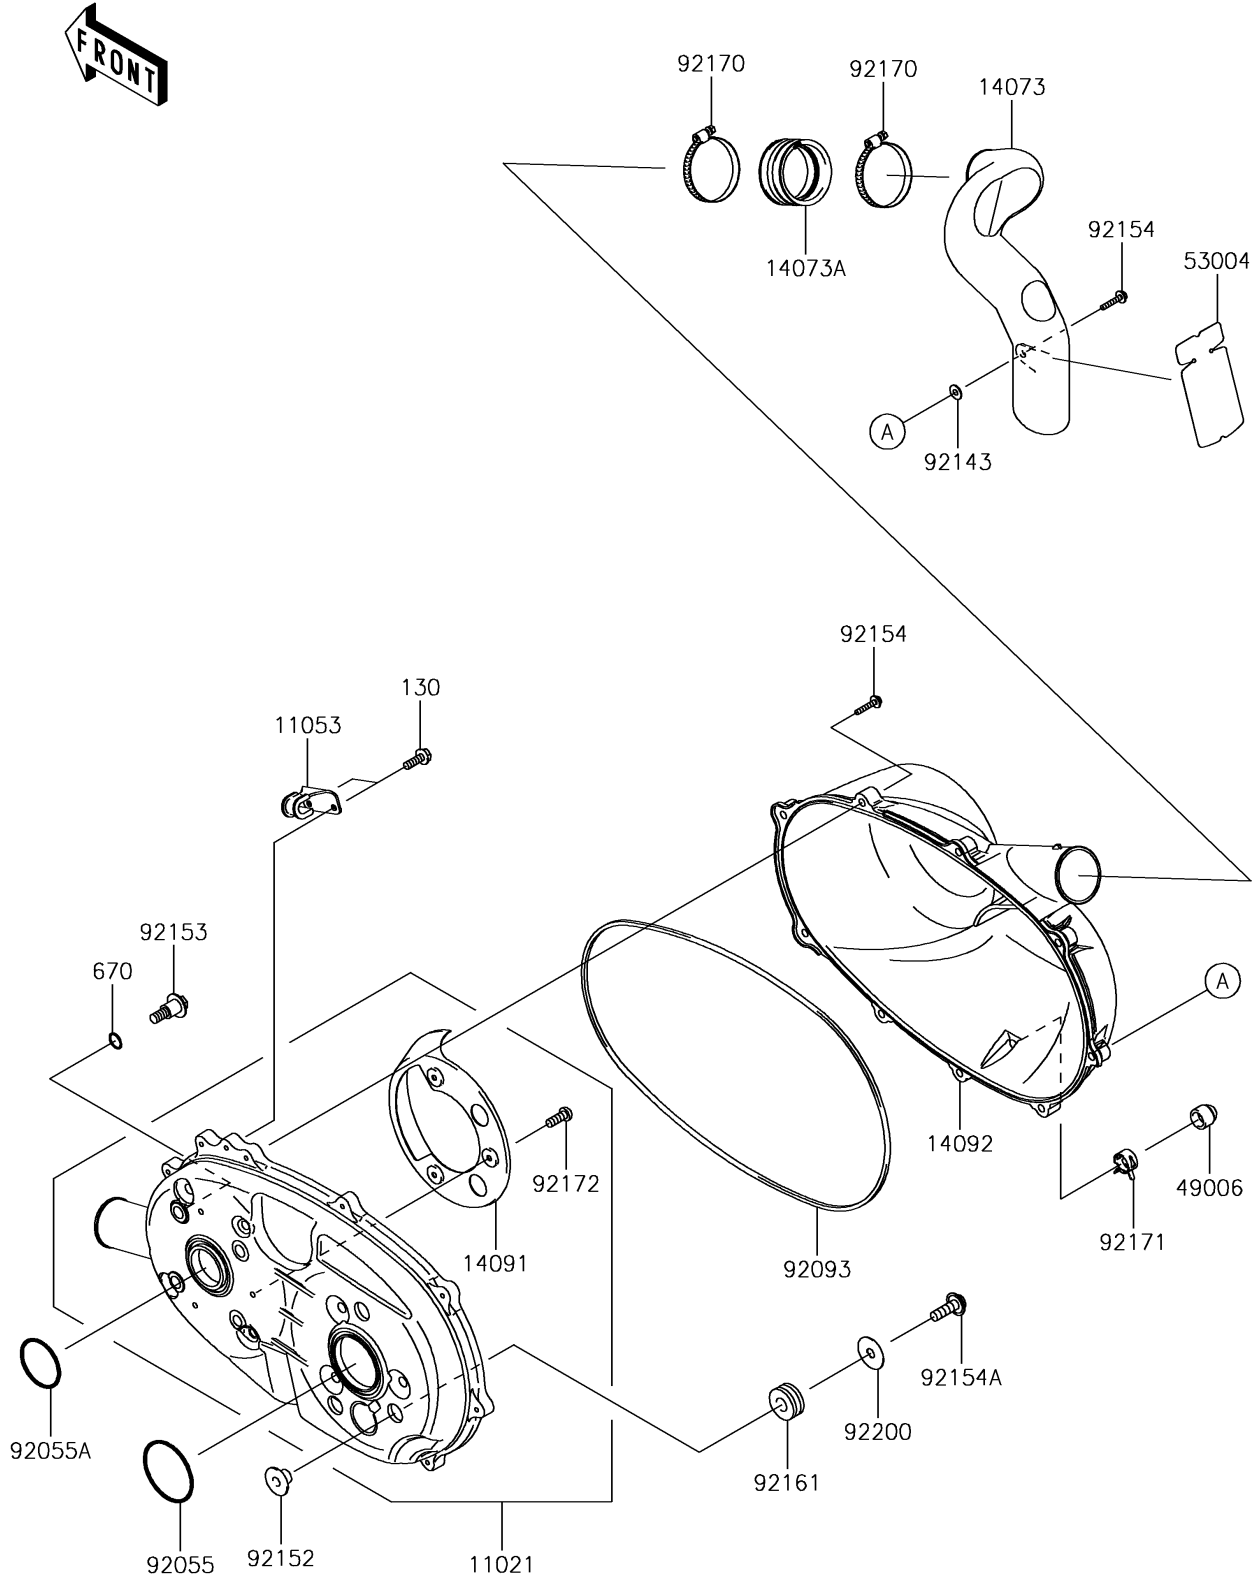

2017 Mule SX 4X4 SE PARTS DIAGRAM

Converter Cover

E1393

2017 Mule SX 4X4 SE PARTS LIST

Converter Cover

ITEM NAME	PART NUMBER	QUANTITY
CASE-ASSY,BELT CONVERTER (Ref # 11021)	11021-0023	1
BRACKET (Ref # 11053)	11053-1483	1
DUCT,EXHAUST (Ref # 14073)	14073-0287	1
DUCT,JOINT (Ref # 14073A)	14073-1775	1
COVER (Ref # 14091)	14091-0391	1
COVER,BELT CONVERTER (Ref # 14092)	14092-1007	1
BOOT,DRAIN (Ref # 49006)	49006-3718	1
MAT (Ref # 53004)	53004-0051	1
RING-O,64MM (Ref # 92055)	92055-0748	1
RING-O,49.4MM (Ref # 92055A)	92055-0749	1
SEAL (Ref # 92093)	92093-0586	1
COLLAR (Ref # 92143)	92143-1087	1
COLLAR (Ref # 92152)	92152-0894	3
BOLT,8X26.5 (Ref # 92153)	92153-0594	4
BOLT,6X35 (Ref # 92154)	92154-0342	9
BOLT,FLANGED,8X25 (Ref # 92154A)	92154-1068	3
DAMPER (Ref # 92161)	92161-1484	3
CLAMP (Ref # 92170)	92170-1764	2
CLAMP (Ref # 92171)	92171-0329	1
SCREW,5X14 (Ref # 92172)	92172-0166	3
WASHER,8.5X29X0.8 (Ref # 92200)	92200-0574	3
BOLT-FLANGED,6X18 (Ref # 130)	130BA0618	2
O RING,12MM (Ref # 670)	670D2012	4