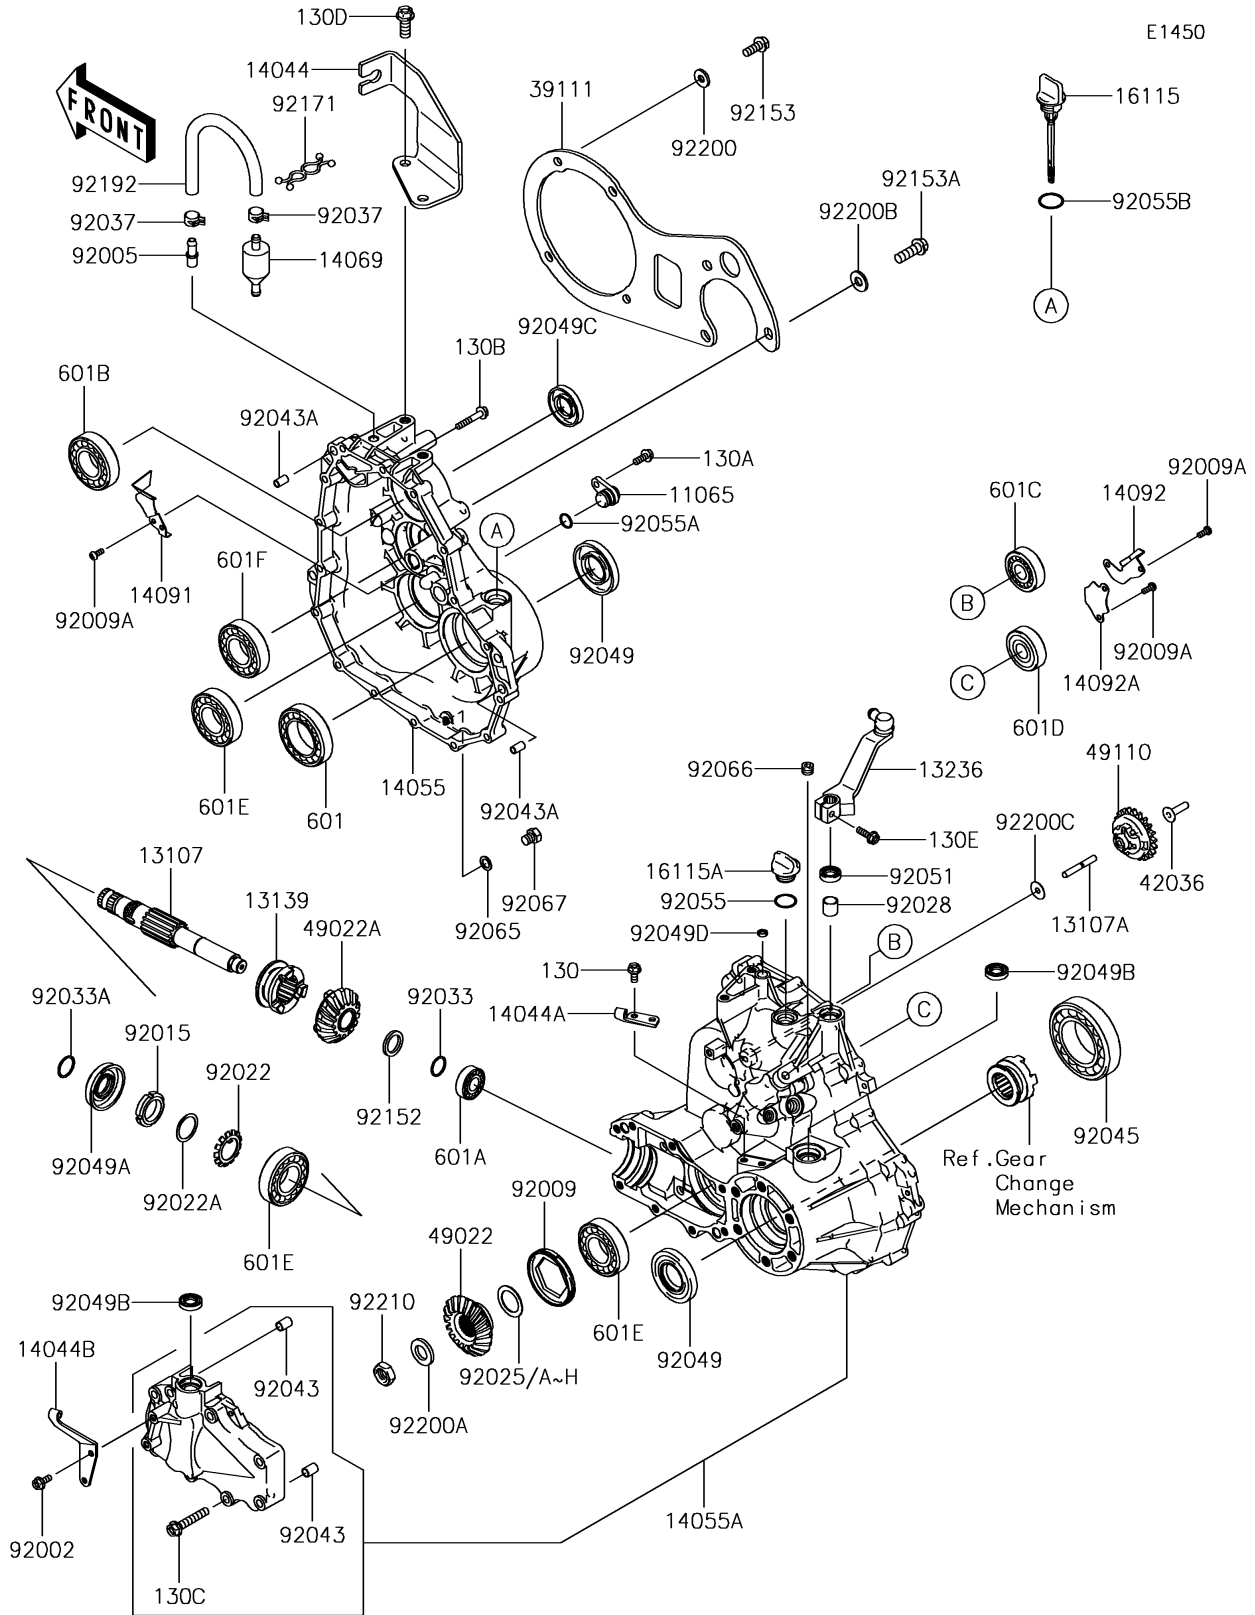

2017 Mule SX 4X4 SE PARTS DIAGRAM

Gear Box

2017 Mule SX 4X4 SE PARTS LIST

Gear Box

ITEM NAME	PART NUMBER	QUANTITY
CAP,GEAR CASE,RH (Ref # 11065)	11065-0062	1
SHAFT,OUTPUT,BEVEL GEAR (Ref # 13107)	13107-0043	1
SHAFT (Ref # 13107A)	13107-2235	1
SHIFTER,2WD/4WD (Ref # 13139)	13139-0005	1
LEVER-COMP (Ref # 13236)	13236-0039	1
HOLDER-CABLE,SHIFT CONTROL (Ref # 14044)	14044-0005	1
HOLDER-CABLE,DIFF-LOCK (Ref # 14044A)	14044-0006	1
HOLDER-CABLE,2WD/4WD (Ref # 14044B)	14044-0007	1
CASE-GEAR,RH (Ref # 14055)	14055-0008	1
CASE-GEAR,SET (Ref # 14055A)	14055-5001	1
BREATHER (Ref # 14069)	14069-1051	1
COVER (Ref # 14091)	14091-0394	1
COVER (Ref # 14092)	14092-0052	1
COVER (Ref # 14092A)	14092-0053	1
CAP-OIL FILLER (Ref # 16115)	16115-0015	1
CAP-OIL FILLER (Ref # 16115A)	16115-1053	1
ROD-TIE (Ref # 39111)	39111-0016	1
SLEEVE (Ref # 42036)	42036-2060	1
GEAR-BEVEL,18T (Ref # 49022)	49022-0021	1
GEAR-BEVEL,PINION,16T (Ref # 49022A)	49022-0022	1
GOVERNOR-ASSY (Ref # 49110)	49110-0011	1
BOLT,6X14 (Ref # 92002)	92002-1656	2
FITTING,BREATHER (Ref # 92005)	92005-1127	1
SCREW,64MM (Ref # 92009)	92009-1914	1
SCREW (Ref # 92009A)	92009-2308	6
NUT,25MM (Ref # 92015)	92015-1768	1
WASHER,TOOTHED (Ref # 92022)	92022-1990	1
WASHER,25.3X32X0.5 (Ref # 92022A)	92022-225	1
SHIM,25.3X36X0.15 (Ref # 92025)	92025-1688	AR