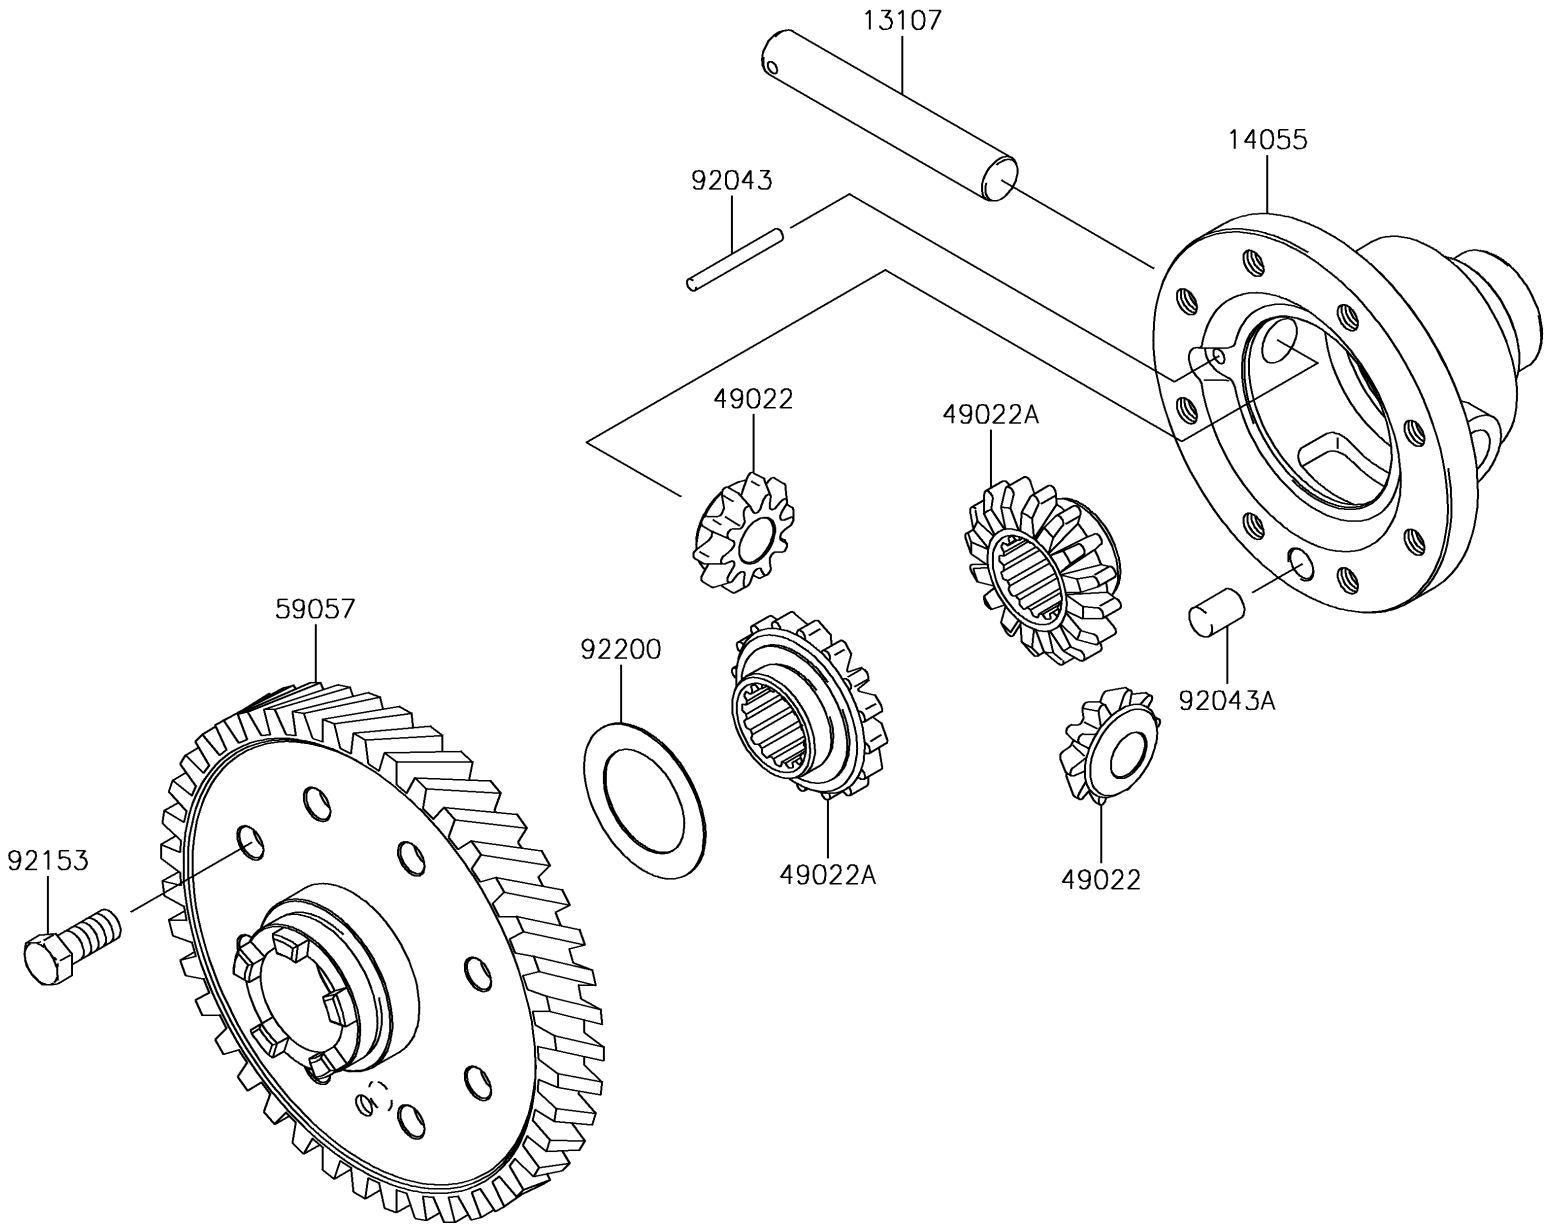

2017 Mule SX 4X4 SE PARTS DIAGRAM

Differential

E1451

2017 Mule SX 4X4 SE PARTS LIST

Differential

ITEM NAME	PART NUMBER	QUANTITY
SHAFT,DIFF-GEAR CASE (Ref # 13107)	13107-0042	1
CASE-GEAR,DIFF (Ref # 14055)	14055-0016	1
GEAR-BEVEL,10T (Ref # 49022)	49022-0572	2
GEAR-BEVEL,16T (Ref # 49022A)	49022-0573	2
GEAR-HELICAL,64T (Ref # 59057)	59057-0005	1
PIN,4X37.8 (Ref # 92043)	92043-0052	1
PIN,10X14 (Ref # 92043A)	92043-1506	1
BOLT,10X22 (Ref # 92153)	92153-0590	8
WASHER (Ref # 92200)	92200-1077	1