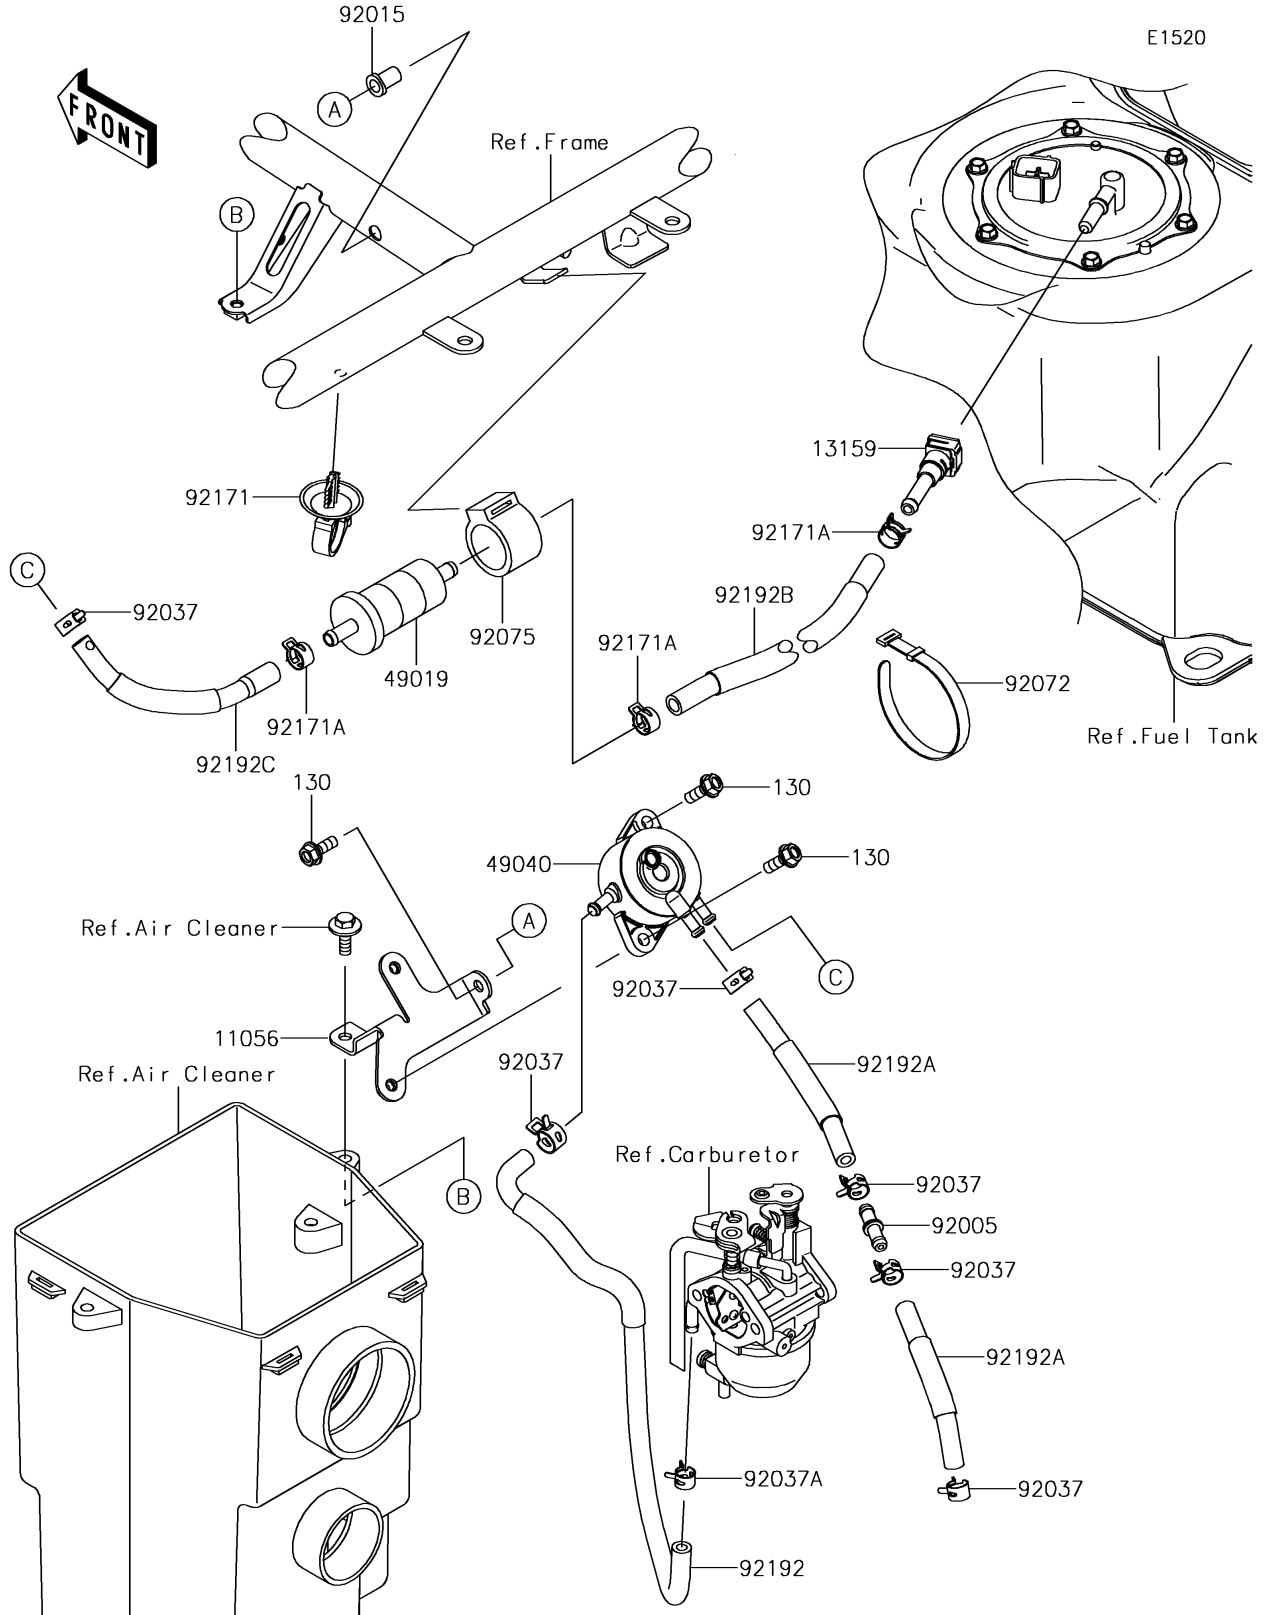

2017 Mule SX 4X4 SE PARTS DIAGRAM

Fuel Pump

2017 Mule SX 4X4 SE PARTS LIST

Fuel Pump

ITEM NAME	PART NUMBER	QUANTITY
BRACKET,PUMP-FUEL (Ref # 11056)	11056-4297	1
CONNECTOR (Ref # 13159)	13159-0022	1
FILTER-FUEL (Ref # 49019)	49019-1055	1
PUMP-FUEL (Ref # 49040)	49040-7001	1
FITTING (Ref # 92005)	92005-0856	1
NUT,POP,6MM (Ref # 92015)	92015-1759	1
CLAMP,TUBE (Ref # 92037)	92037-1505	6
CLAMP (Ref # 92037A)	92037-2113	1
BAND,L=186 (Ref # 92072)	92072-056	1
DAMPER,FUEL FILTER (Ref # 92075)	92075-1853	1
CLAMP (Ref # 92171)	92171-0453	1
CLAMP (Ref # 92171A)	92171-0515	3
TUBE,CARB.-PUMP FUEL (Ref # 92192)	92192-0826	1
TUBE,CRAB.INSULATOR-PUMP (Ref # 92192A)	92192-1613	2
TUBE,TANK-FUEL FILTER (Ref # 92192B)	92192-1689	1
TUBE,FUEL FILTER-FUEL PUMP (Ref # 92192C)	92192-1750	1
BOLT-FLANGED,6X16 (Ref # 130)	130BA0616	3