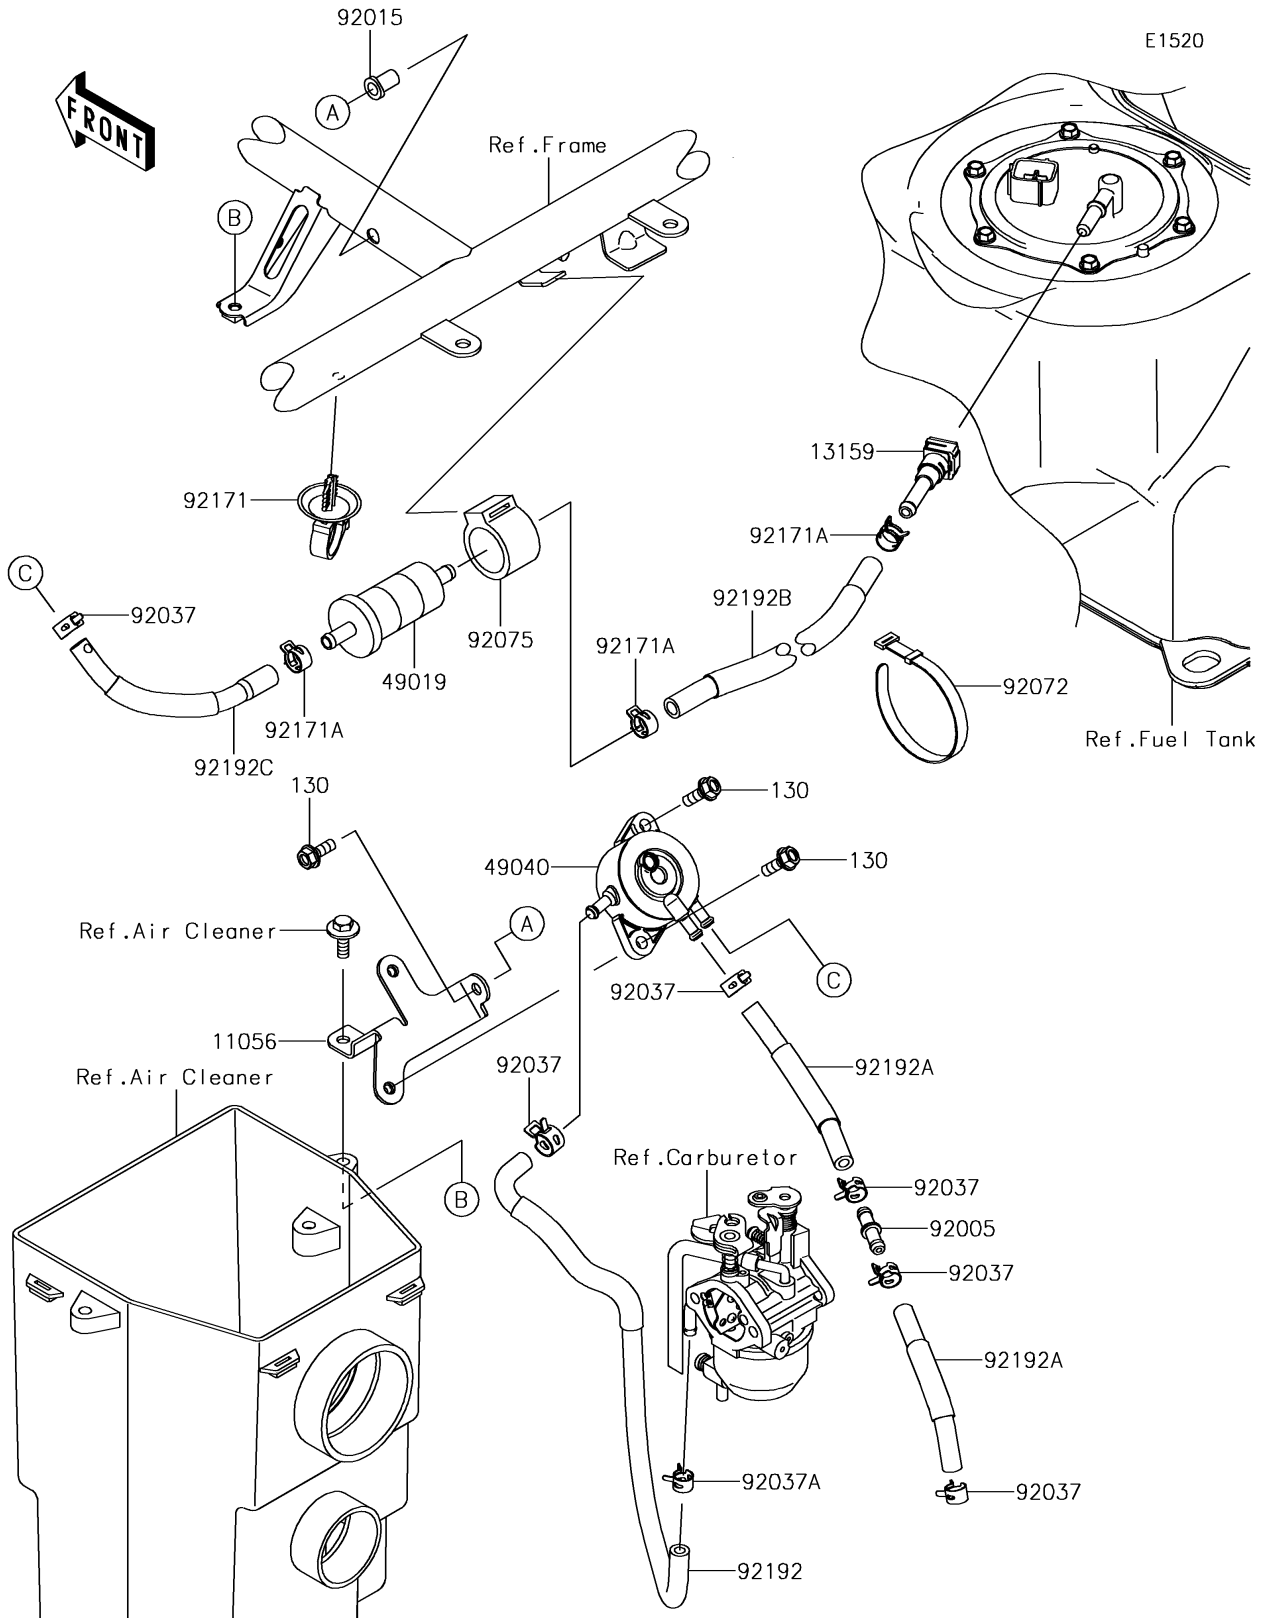

2018 MULE SX™ 4x4 SE PARTS DIAGRAM

Fuel Pump

2018 MULE SX™ 4x4 SE PARTS LIST

Fuel Pump

ITEM NAME	PART NUMBER	QUANTITY
BRACKET,PUMP-FUEL (Ref # 11056)	11056-4297	1
CONNECTOR (Ref # 13159)	13159-0022	1
FILTER-FUEL (Ref # 49019)	49019-1055	1
PUMP-FUEL (Ref # 49040)	49040-7001	1
FITTING (Ref # 92005)	92005-0856	1
NUT,POP,6MM (Ref # 92015)	92015-1759	1
CLAMP,TUBE (Ref # 92037)	92037-1505	6
CLAMP (Ref # 92037A)	92037-2113	1
BAND,L=186 (Ref # 92072)	92072-056	1
DAMPER,FUEL FILTER (Ref # 92075)	92075-1853	1
CLAMP (Ref # 92171)	92171-0453	1
CLAMP (Ref # 92171A)	92171-0515	3
TUBE,CARB.-PUMP FUEL (Ref # 92192)	92192-0826	1
TUBE,CRAB.INSULATOR-PUMP (Ref # 92192A)	92192-1613	2
TUBE,TANK-FUEL FILTER (Ref # 92192B)	92192-1689	1
TUBE,FUEL FILTER-FUEL PUMP (Ref # 92192C)	92192-1750	1
BOLT-FLANGED,6X16 (Ref # 130)	130BA0616	3