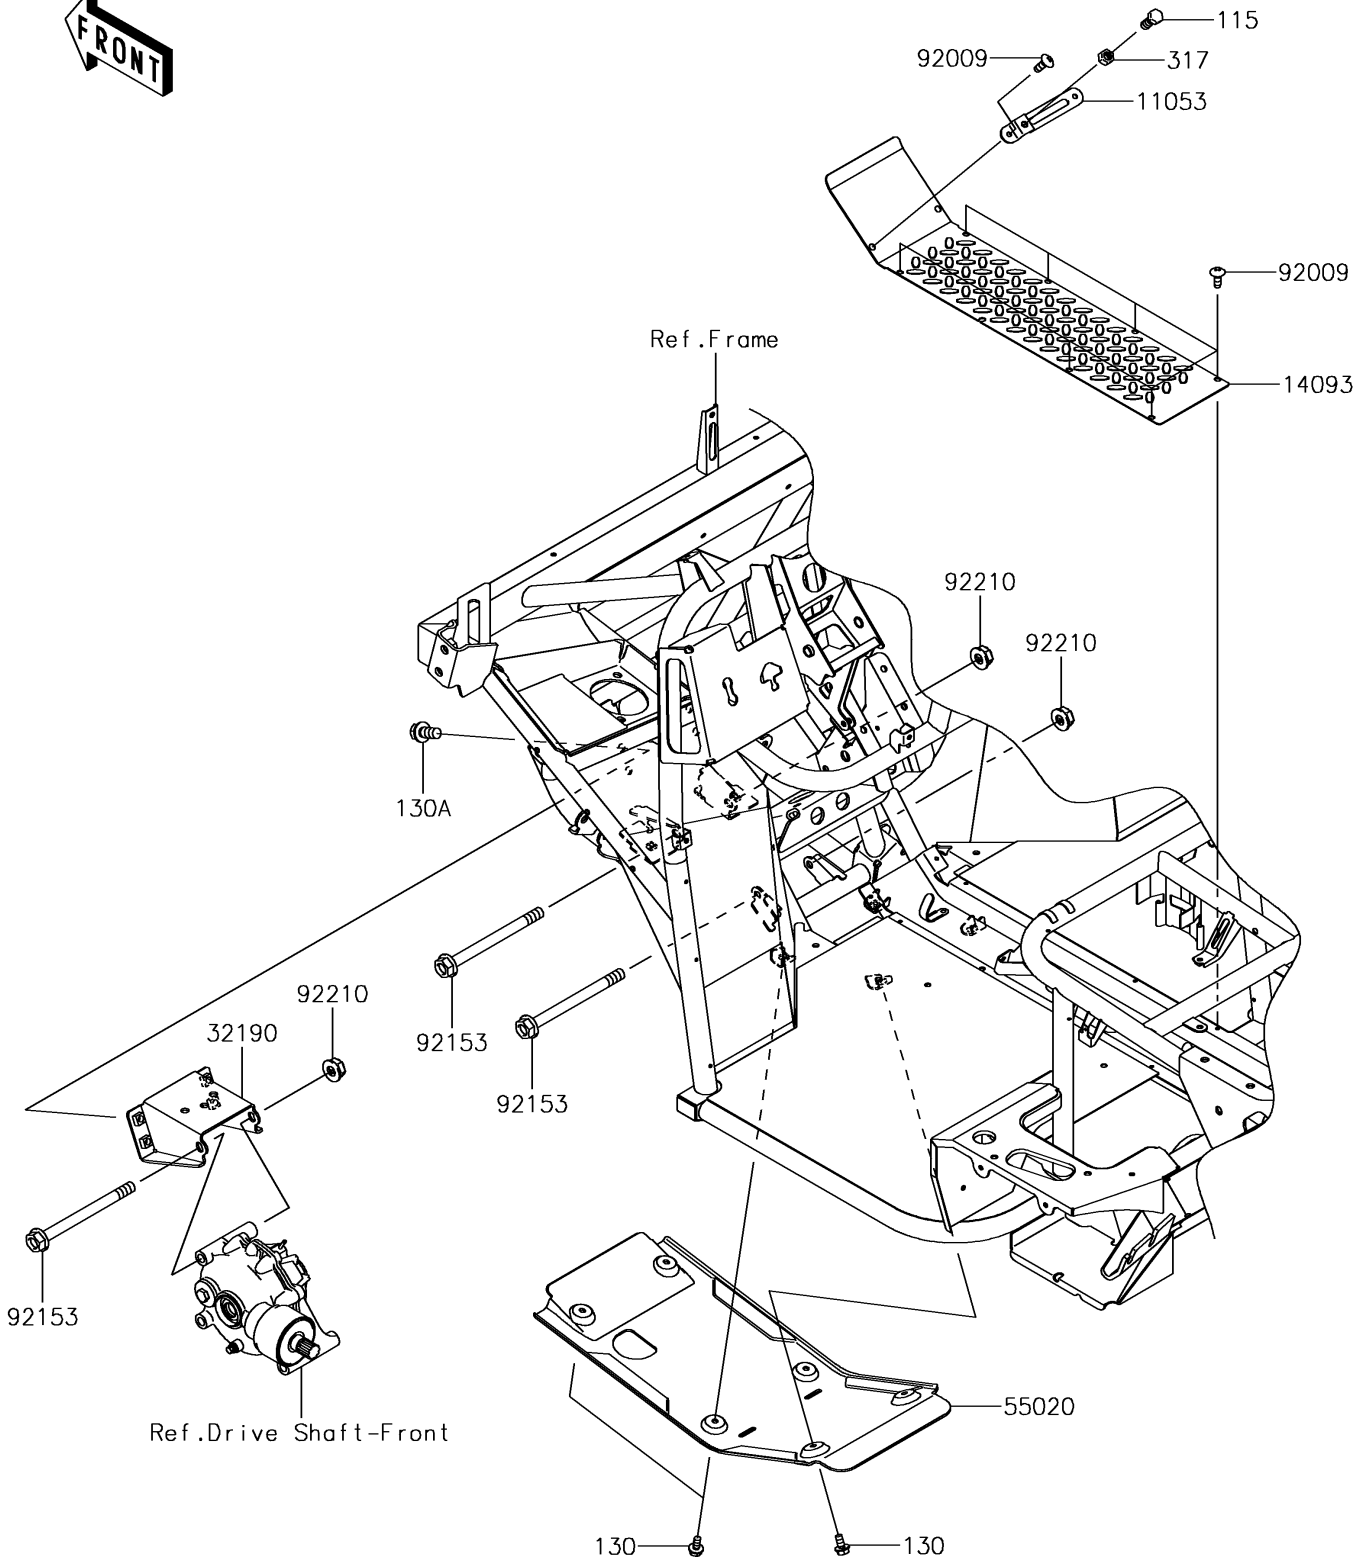

2017 Mule SX 4X4 SE PARTS DIAGRAM

Engine Mount

F2122

2017 Mule SX 4X4 SE PARTS LIST

Engine Mount

ITEM NAME	PART NUMBER	QUANTITY
BRACKET,THROTTLE LEVER (Ref # 11053)	11053-1670	1
COVER,FLOOR,CNT (Ref # 14093)	14093-0469	1
BRACKET-ENGINE (Ref # 32190)	32190-0639	1
GUARD,FRONT DIFF (Ref # 55020)	55020-0165	1
SCREW,TAPPING,6X16 (Ref # 92009)	92009-1166	9
BOLT,FLANGED,10X120 (Ref # 92153)	92153-7502	3
NUT,LOCK,FLANGED,10MM (Ref # 92210)	92210-0276	3
BOLT-SMALL-UPSET,8X20 (Ref # 115)	115BA0820	1
BOLT-FLANGED,6X12 (Ref # 130)	130BA0612	6
BOLT-FLANGED,10X20 (Ref # 130A)	130BA1020	4
NUT-HEX-SMALL,8MM (Ref # 317)	317BA0800	1