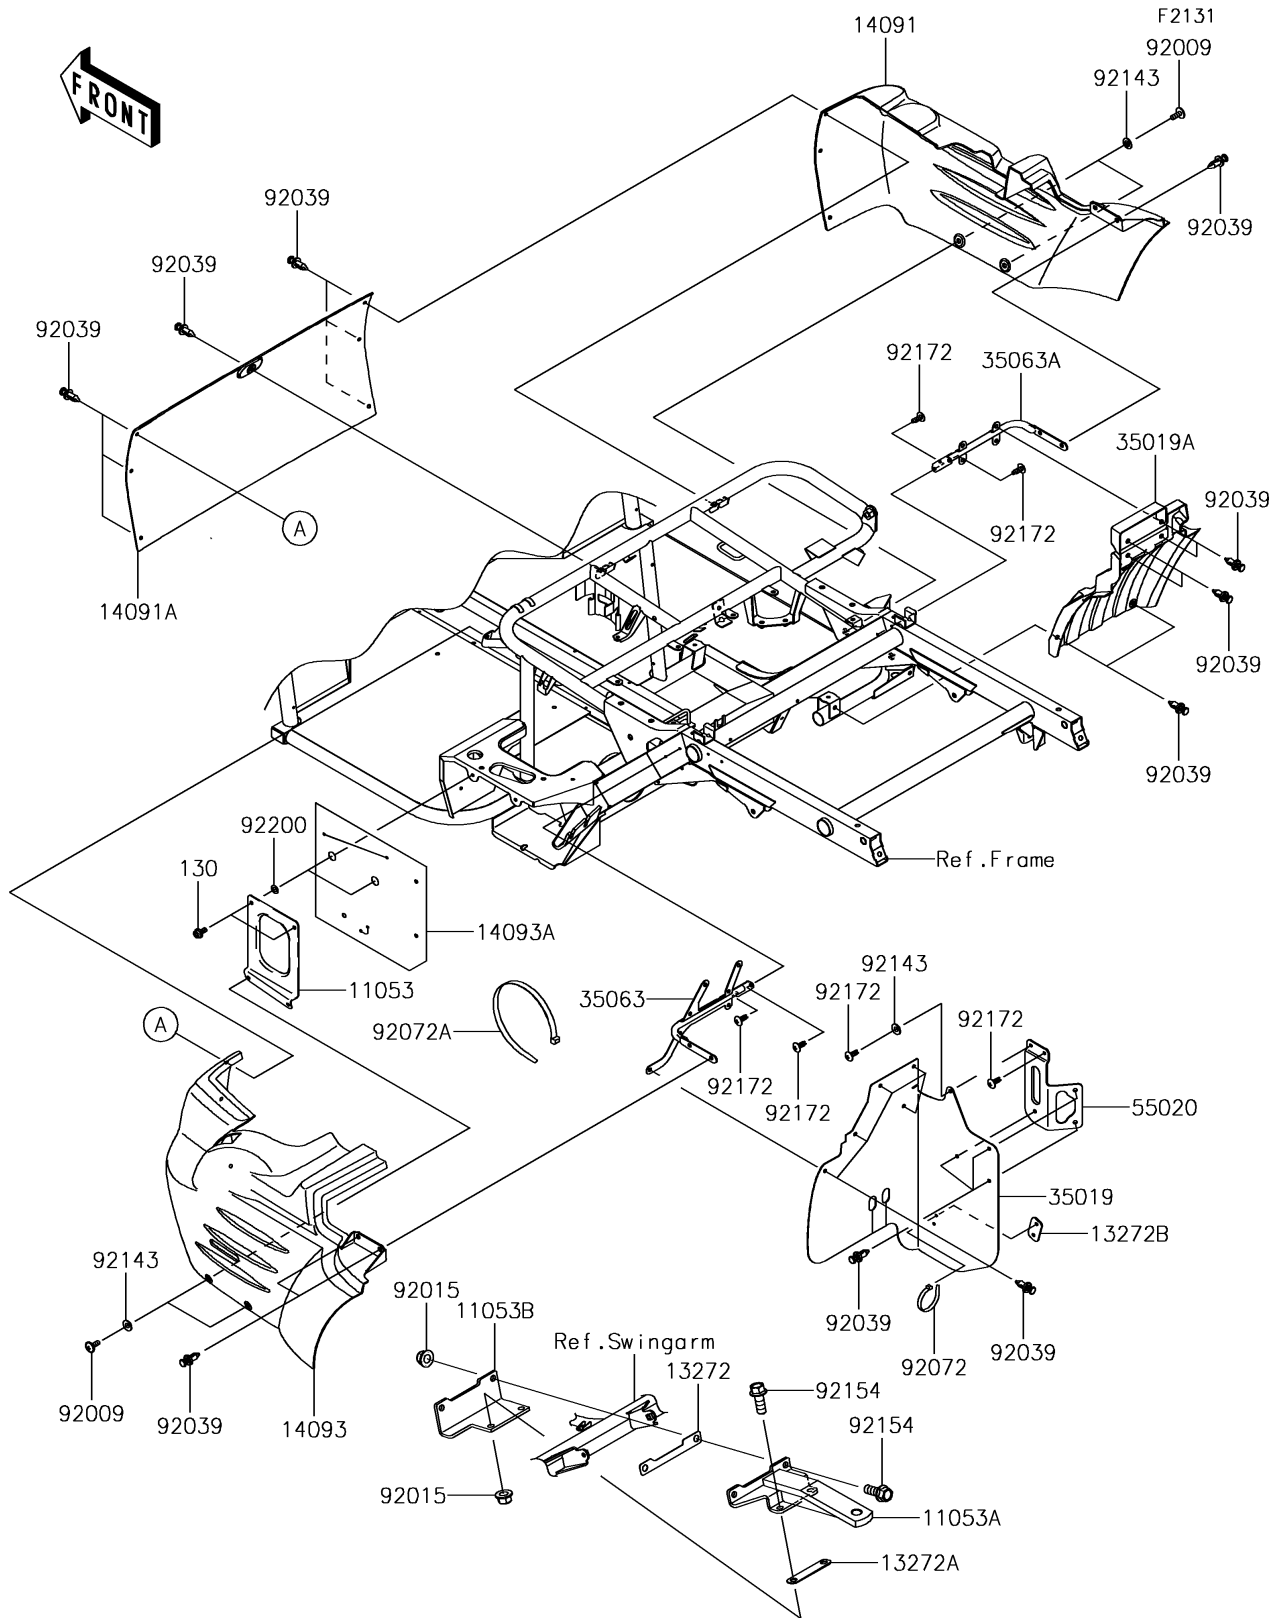

2017 Mule SX 4X4 SE PARTS DIAGRAM

Frame Fittings(Rear)

2017 Mule SX 4X4 SE PARTS LIST

Frame Fittings(Rear)

ITEM NAME	PART NUMBER	QUANTITY
BRACKET (Ref # 11053)	11053-0857	1
BRACKET,TRAILER HITCH (Ref # 11053A)	11053-0926	1
BRACKET (Ref # 11053B)	11053-0928	1
PLATE,TOP SPACER (Ref # 13272)	13272-2117	1
PLATE,BOTOM SPACER (Ref # 13272A)	13272-2118	1
PLATE (Ref # 13272B)	13272-7516	1
COVER,REAR SIDE,RH,F.BLACK (Ref # 14091)	14091-0224-6Z	1
COVER,UNDER SEAT,CNT,F.BLACK (Ref # 14091A)	14091-0341-6Z	1
COVER,REAR SIDE,LH,F.BLACK (Ref # 14093)	14093-0500-6Z	1
COVER,BATTERY (Ref # 14093A)	14093-0534	1
FLAP,SIDE COVER,LH (Ref # 35019)	35019-0610	1
FLAP,SIDE COVER,RH (Ref # 35019A)	35019-0612	1
STAY,LH (Ref # 35063)	35063-0784	1
STAY,RH (Ref # 35063A)	35063-1333	1
GUARD,COOLING FAN (Ref # 55020)	55020-7527	1
SCREW,6X16 (Ref # 92009)	92009-1621	4
NUT,LOCK,FLANGED,12MM (Ref # 92015)	92015-1433	4
RIVET (Ref # 92039)	92039-0776	25
BAND,L=188 (Ref # 92072)	92072-1239	1
BAND,L=368.3 (Ref # 92072A)	92072-3872	1
COLLAR (Ref # 92143)	92143-1087	5
BOLT,FLANGED,12X32 (Ref # 92154)	92154-2103	4
SCREW,TAPPING,6X16 (Ref # 92172)	92172-0739	6
WASHER,7.04X12.5X0.6 (Ref # 92200)	92200-0234	2
BOLT-FLANGED,6X12 (Ref # 130)	130BA0612	2